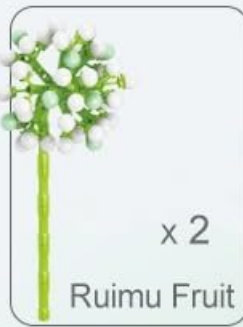

12 Flowers in any match

Image: Overview of the various flower types and quantities included in the building kit.

The kit is designed to allow for 12 different flower combinations, providing flexibility in your final bouquet design.

ASSEMBLY INSTRUCTIONS

Follow these general steps to assemble your flower bouquet. Refer to the included printed instruction manual for detailed, step-by-step diagrams specific to each flower type.

1. **Unpack Components:** Carefully open the packaging and sort the building blocks by color and type. This will make it easier to locate pieces during assembly.
2. **Identify Flower Sections:** Each flower is typically built in sections: petals, center, leaves, and stem. Identify the pieces for the specific flower you wish to build first.
3. **Follow Diagrams:** Use the detailed diagrams in the provided instruction manual. Each step will show which pieces to connect and where.
4. **Connect Pieces Securely:** Ensure all pieces are firmly connected. The separator tool can be used to disconnect pieces if a mistake is made.
5. **Assemble Stems:** Once individual flowers are complete, attach them to their respective stems. Adjust stem lengths as desired for your bouquet arrangement.