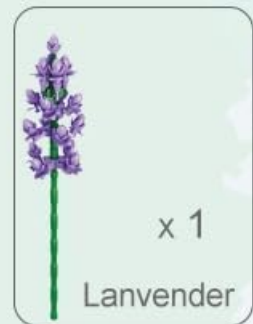

12 Flowers in any match

Image: Overview of the various flower types and quantities included in the building kit.

The kit is designed to allow for 12 different flower combinations, providing flexibility in your final bouquet design.

ASSEMBLY INSTRUCTIONS

Follow these general steps to assemble your flower bouquet. Refer to the included printed instruction manual for detailed, step-by-step diagrams specific to each flower type.

1. **Unpack Components:** Carefully open the packaging and sort the building blocks by color and type. This will make it easier to locate pieces during assembly.
2. **Identify Flower Sections:** Each flower is typically built in sections: petals, center, leaves, and stem. Identify the pieces for the specific flower you wish to build first.
3. **Follow Diagrams:** Use the detailed diagrams in the provided instruction manual. Each step will show which pieces to connect and where.
4. **Connect Pieces Securely:** Ensure all pieces are firmly connected. The separator tool can be used to disconnect pieces if a mistake is made.
5. **Assemble Stems:** Once individual flowers are complete, attach them to their respective stems. Adjust stem lengths as desired for your bouquet arrangement.