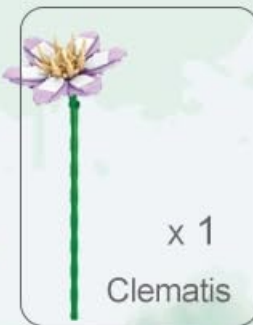

12 Flowers in any match

Image: Overview of the various flower types and quantities included in the building kit.

The kit is designed to allow for 12 different flower combinations, providing flexibility in your final bouquet design.

ASSEMBLY INSTRUCTIONS

Follow these general steps to assemble your flower bouquet. Refer to the included printed instruction manual for detailed, step-by-step diagrams specific to each flower type.

1. **Unpack Components:** Carefully open the packaging and sort the building blocks by color and type. This will make it easier to locate pieces during assembly.
2. **Identify Flower Sections:** Each flower is typically built in sections: petals, center, leaves, and stem. Identify the pieces for the specific flower you wish to build first.
3. **Follow Diagrams:** Use the detailed diagrams in the provided instruction manual. Each step will show which pieces to connect and where.
4. **Connect Pieces Securely:** Ensure all pieces are firmly connected. The separator tool can be used to disconnect pieces if a mistake is made.
5. **Assemble Stems:** Once individual flowers are complete, attach them to their respective stems. Adjust stem lengths as desired for your bouquet arrangement.