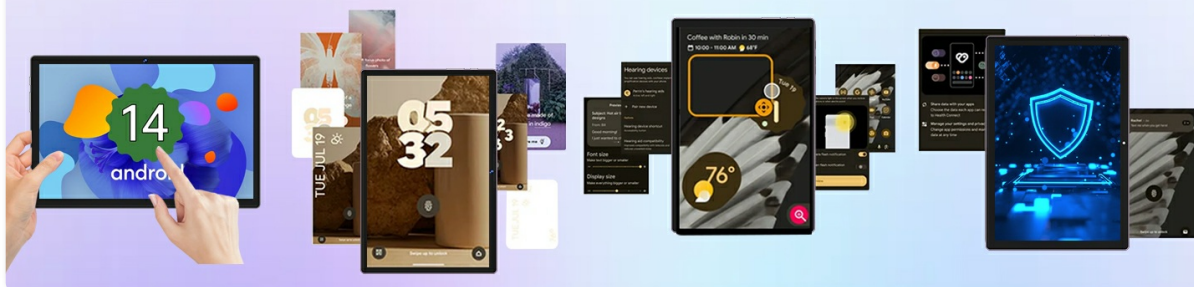

Nueva interfaz de usuario
Personaliza tu estilo favorito

Nuevas funciones
Mejor experiencia de usuario

Seguridad del sistema
Protege la información privada

Image 5.2: Visual representation of Android 14's new features, including productivity tools, new UI, and system security.

5.2 Navigation

- **Home Screen:** Swipe up from the bottom to access the app drawer.

- **Notifications:** Swipe down from the top of the screen to view notifications and quick settings.
- **Multitasking:** Swipe up and hold from the bottom to see recent apps.