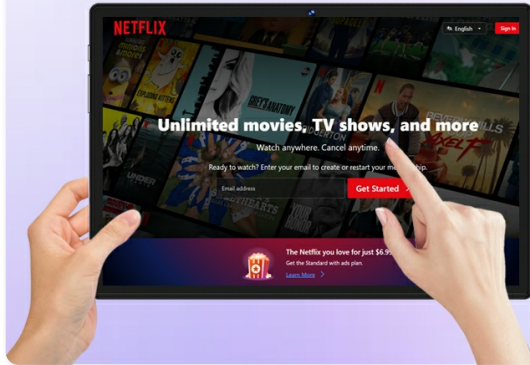

Image 5.4: The 10-inch IPS display for video viewing and the WiFi screencasting function for transmitting the screen to other devices.

Pantalla IPS de 10 pulgadas

Más agradable para ver vídeos