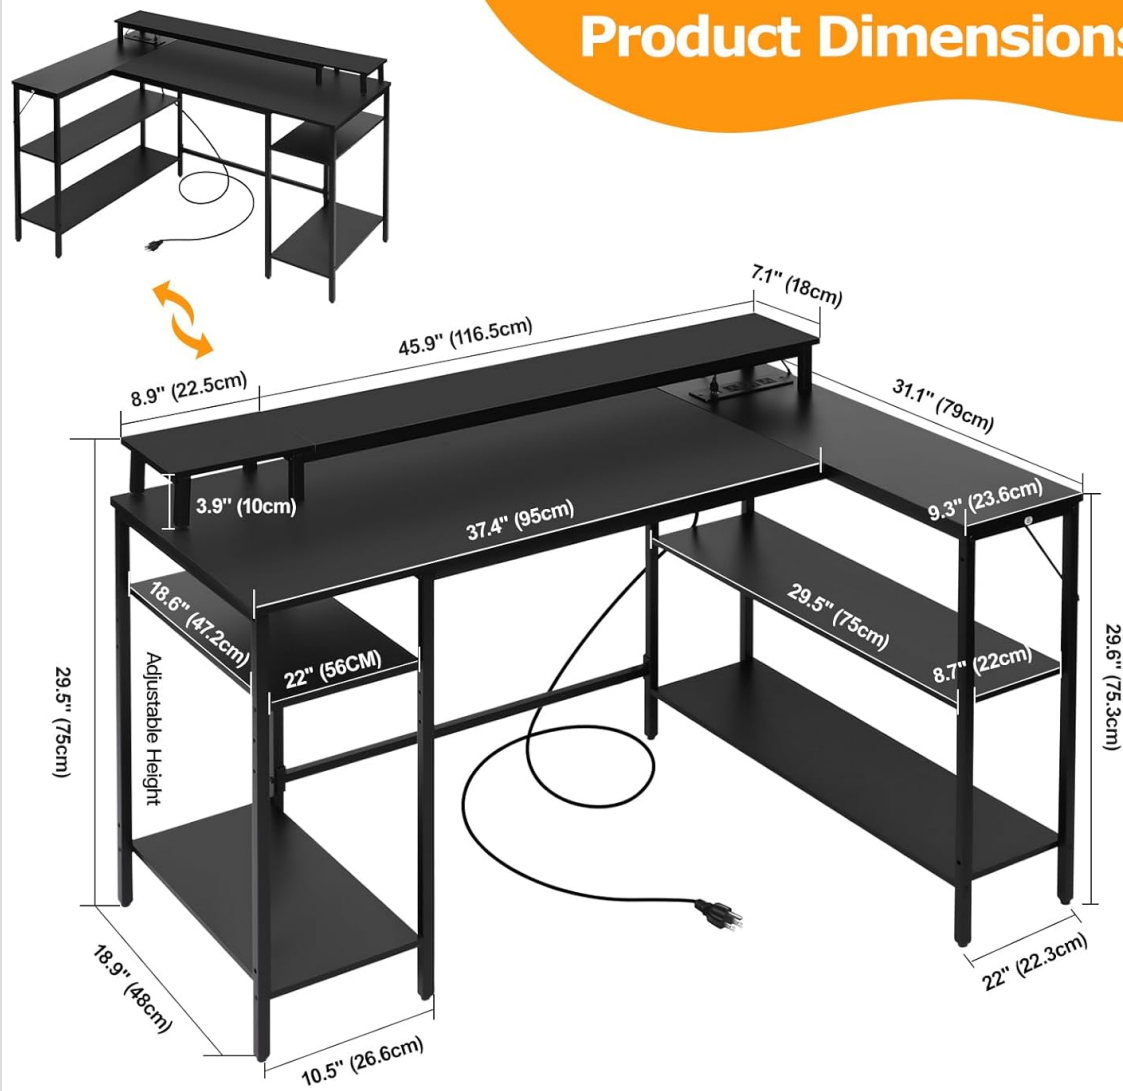

Thank you for choosing the Panana L Shaped Computer Desk. This versatile desk is designed to maximize your workspace, offering integrated LED lighting, a convenient power outlet, and ample storage. Its reversible design allows for flexible placement in various room layouts. This manual provides essential information for assembly, operation, maintenance, and troubleshooting to ensure a long-lasting and satisfying experience with your new desk.

Before assembly, consider the desk's dimensions to ensure it fits your intended space.

Product Dimensions

Image: Detailed product dimensions, including length, width, and height measurements for planning placement.

Reversible Configuration:

The desk features a reversible design, allowing you to configure the L-shape to either the left or right side to best suit your room layout. Plan your desired orientation before beginning assembly.

SPECIFICATIONS

Feature	Detail
Brand	Panana
Model Number	BOCD10
Model Name	L Shaped Computer Desk
UPC	710917409888
Product Dimensions (D x W x H)	31"D x 46.6"W x 33.5"H
Color	Black
Style	Modern
Base Material	Metal
Top Material Type	Engineered Wood
Finish Type	Laminated
Special Features	Built-In USB Outlet, Ergonomic, Monitor Stand, Reversible, LED Lights
Mounting Type	Freestanding
Item Weight	44 Pounds
Included Components	Built-in Outlet, Monitor Stand, LED Lights, Remote Control
Number Of Shelves	2
Required Assembly	Yes
Includes All Assembly Tools	Yes