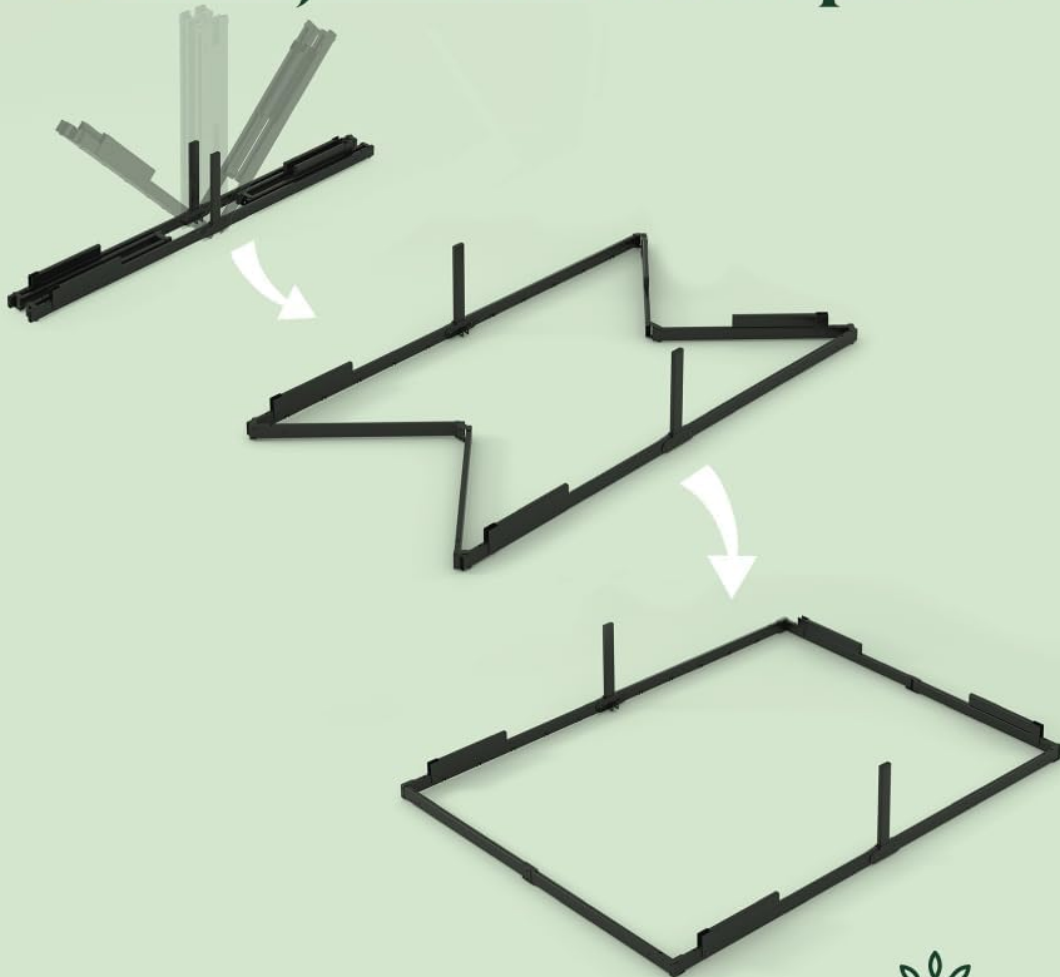

- Assembly Hardware (bolts, washers, nuts)
- Assembly Tool (e.g., Allen wrench)
- Installation Manual

Montaje sencillo en 3 pasos

Imagen de referencia, puede variar dependiendo del tamaño y tipo de base

The Zinus Caleb bed frame comes in a compact box, containing all necessary parts and tools for assembly.

3. SETUP AND ASSEMBLY INSTRUCTIONS

The Zinus Caleb bed frame features an innovative foldable steel frame, designed for easy assembly and disassembly in just 3 steps, typically completed in less than 30 minutes. Follow these steps carefully:

1. **Unfold the Frame:** Carefully remove all components from the packaging. Unfold the main sections of the steel bed frame on a clean, flat surface.
2. **Connect Sections and Attach Legs:** Align the pre-drilled holes and connect the frame sections using the provided hardware (bolts, washers, nuts). Hand-tighten all connections initially. Attach the 9 support legs to the designated points on the frame.
3. **Secure Slats and Final Tightening:** Place the wooden slats across the frame. Ensure they are evenly spaced and secured if applicable. Once all components are in place, use the included tool to fully tighten all bolts and connections. Double-check all connections for stability.