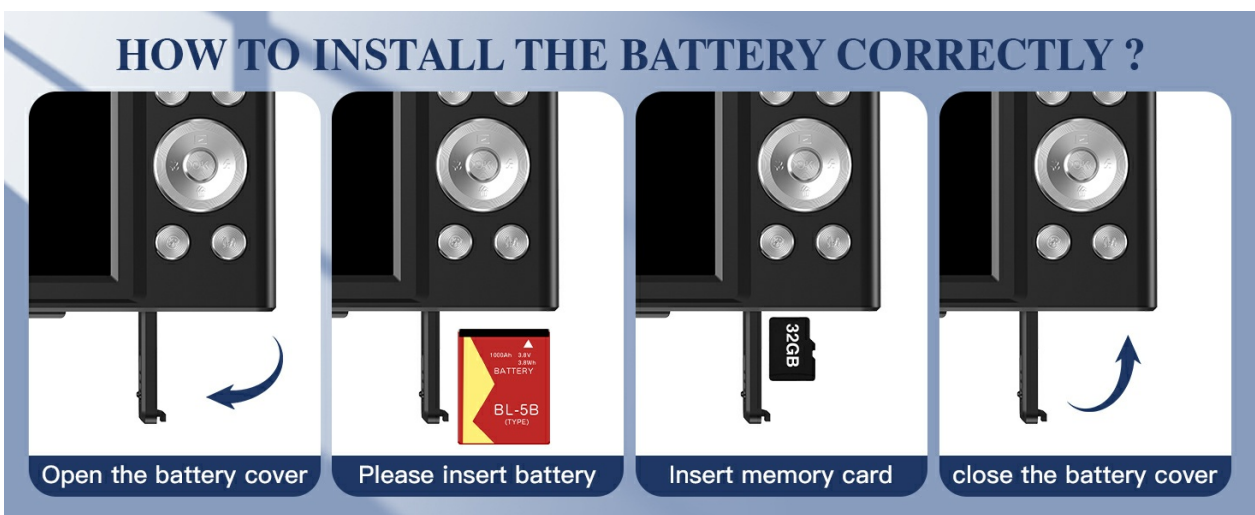

Image: Demonstration of the anti-shake feature, showing a clear photo of a skier with the function enabled versus a blurred photo when disabled.

Self-Timer

Activate the self-timer for delayed shots (e.g., 2s, 5s, 10s) to allow time to get into position or for group photos.

Image: Illustration of the self-timer function, indicating options for 2, 5, and 10-second delays before capturing a photo.

Fill Light

The integrated fill light can be activated to provide additional illumination in dark environments, ensuring brighter and clearer images.