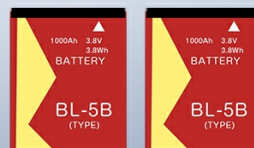

Fleafer C15

Fleafer 56MP FHD 1080P Digital Camera C15 User Manual

Model: C15

INTRODUCTION

This manual provides detailed instructions for the operation and maintenance of your Fleafer C15 Digital Camera. Designed for ease of use, this camera captures high-quality photos and videos, making it ideal for beginners and young photographers.

PACKAGE CONTENTS

Please verify that all items listed below are included in your package:

- 1x Fleafer C15 Digital Camera
- 2x Batteries (Lithium Ion)
- 1x 32GB TF Card
- 1x USB Cable
- 1x Lanyard
- 1x Camera Bag
- 1x User Manual (this document)

Packing List

2x Batteries