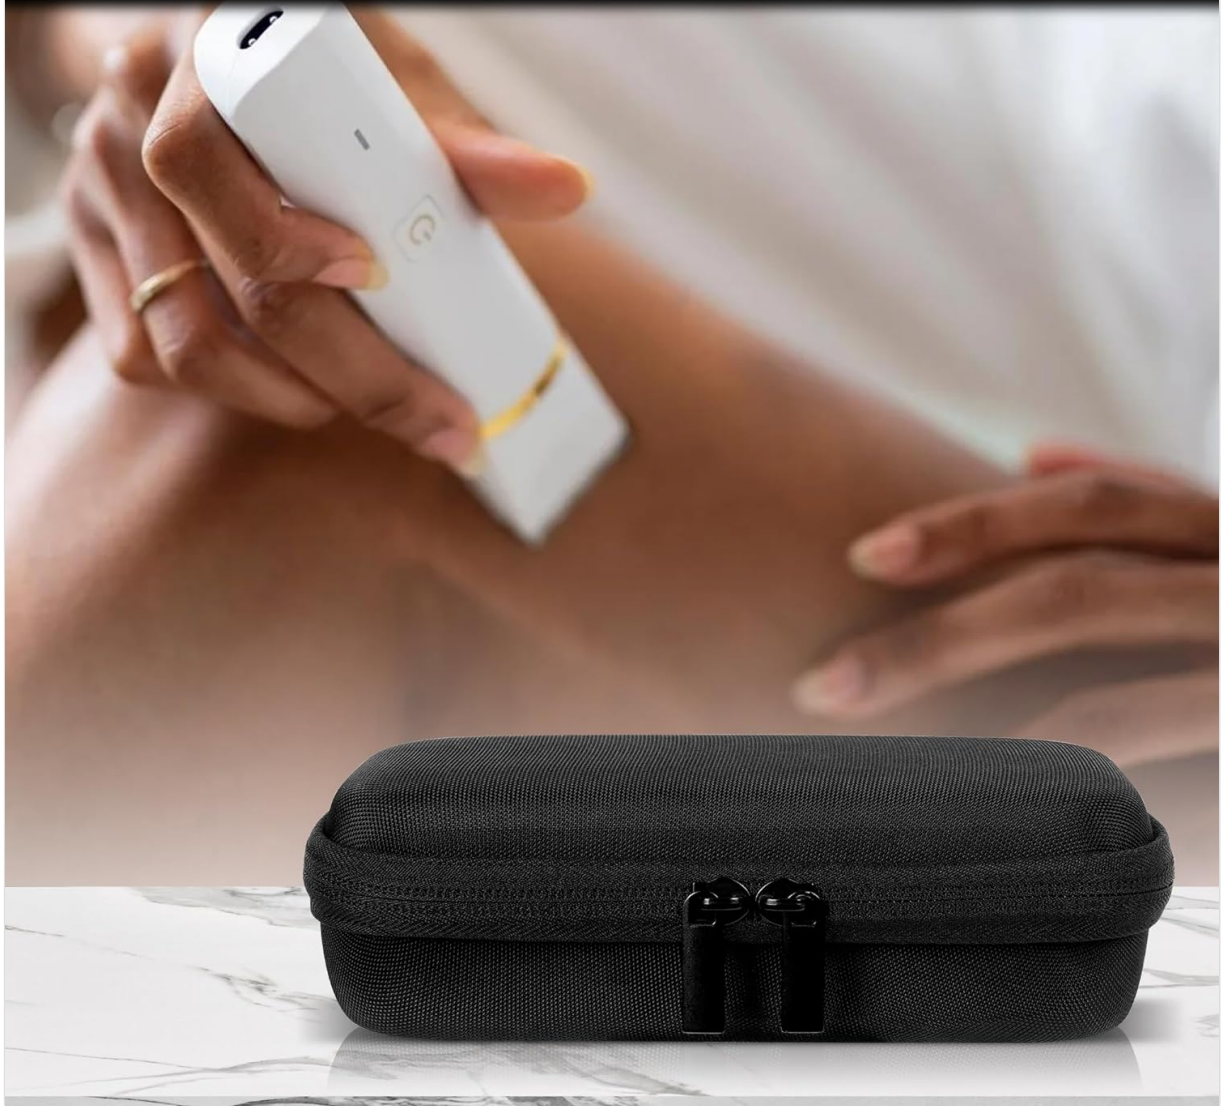

The Linkidea Electric Shaver Travel Case is designed to provide protective storage for various electric shavers and body hair trimmers. Its hard shell construction safeguards your device from physical damage, while the interior design keeps accessories organized.

2. FEATURES

- **Hard Shell Protection:** Constructed from EVA material, providing robust protection against scratches, impacts, spills, and dust.
- **Double Zipper Closure:** Allows for convenient opening and closing, and the case can be fully opened at 180 degrees for easy access.
- **Internal Mesh Pocket:** An extra mesh pocket is designed for storing small accessories such as replacement blades or power cords.
- **Soft Lining:** The interior features a soft lining to prevent scratches on your device.

TRAVEL CARRYING CASE

Image 4.1: An electric shaver placed securely inside the travel case, demonstrating proper storage.

4.3 Usage Demonstration Video

Your browser does not support the video tag.

Video 4.1: This video demonstrates how to open the Linkidea travel case, place an electric shaver inside, store small accessories in the mesh pocket, and securely close the case.