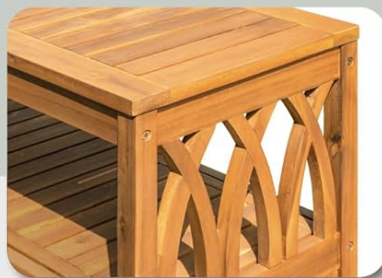

[Details](#)

[Size](#)

[Storage](#)

PRODUCT DETAILS

100% high quality acacia wood, stylish and durable

Solid Structure