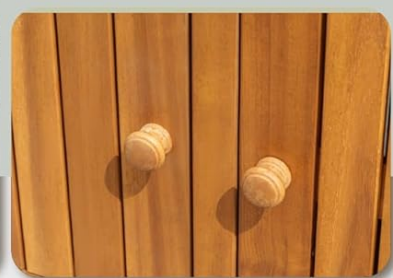

# PRODUCT DETAILS

100% high quality acacia wood, stylish and durable

**Solid Structure**

**Magnetic Closures**

**Convenient Handle**

Image: A composite image detailing the features of the Devoko Outdoor Storage Cabinet. It highlights the solid acacia wood structure, the magnetic closures for secure door fastening, and the convenient wooden handles for easy access. This image emphasizes the product's quality and functional design.