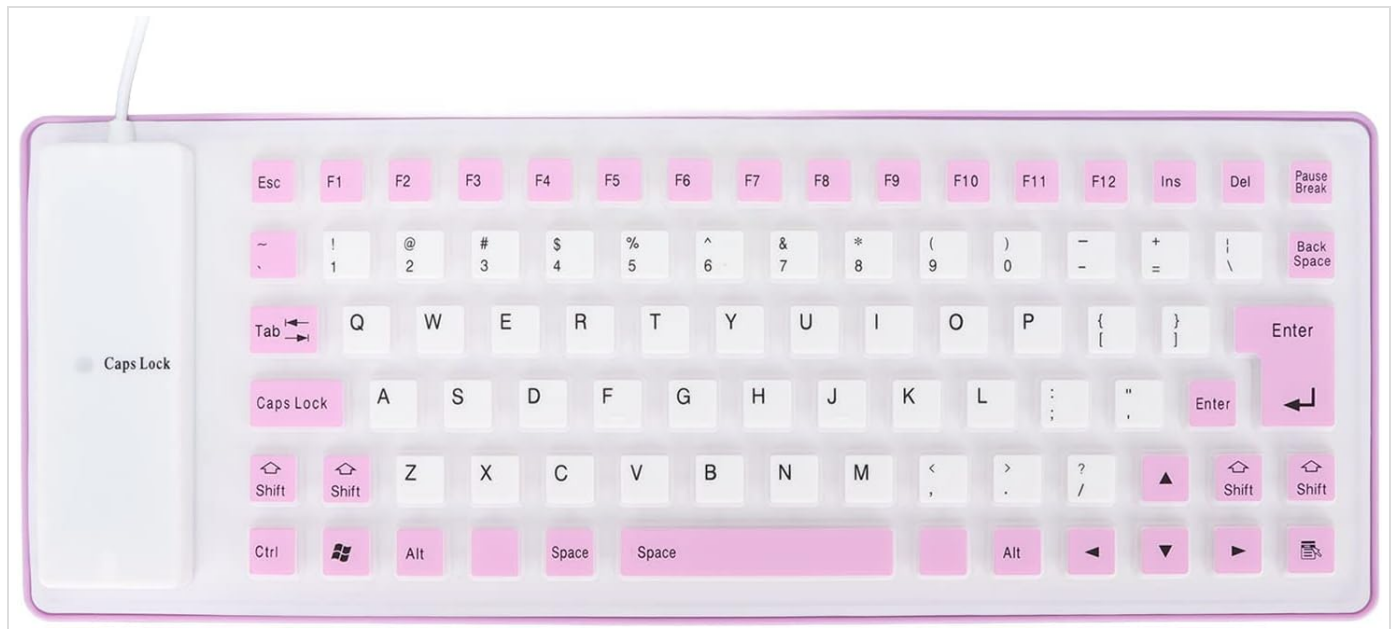

1. INTRODUCTION

This manual provides instructions for the ciciglow Silicone Foldable Keyboard, model ciciglow4g9ebz8pd3-12. This portable, silent, and durable keyboard is designed for use with PCs, offering a comfortable typing experience in various environments. Its flexible silicone construction allows for easy portability and resistance to spills and dust.

Figure 1: The ciciglow Silicone Foldable Keyboard, showcasing its compact design.

2. SETUP

The ciciglow Silicone Foldable Keyboard is designed for simple plug-and-play operation. No additional drivers or software are required for most operating systems.