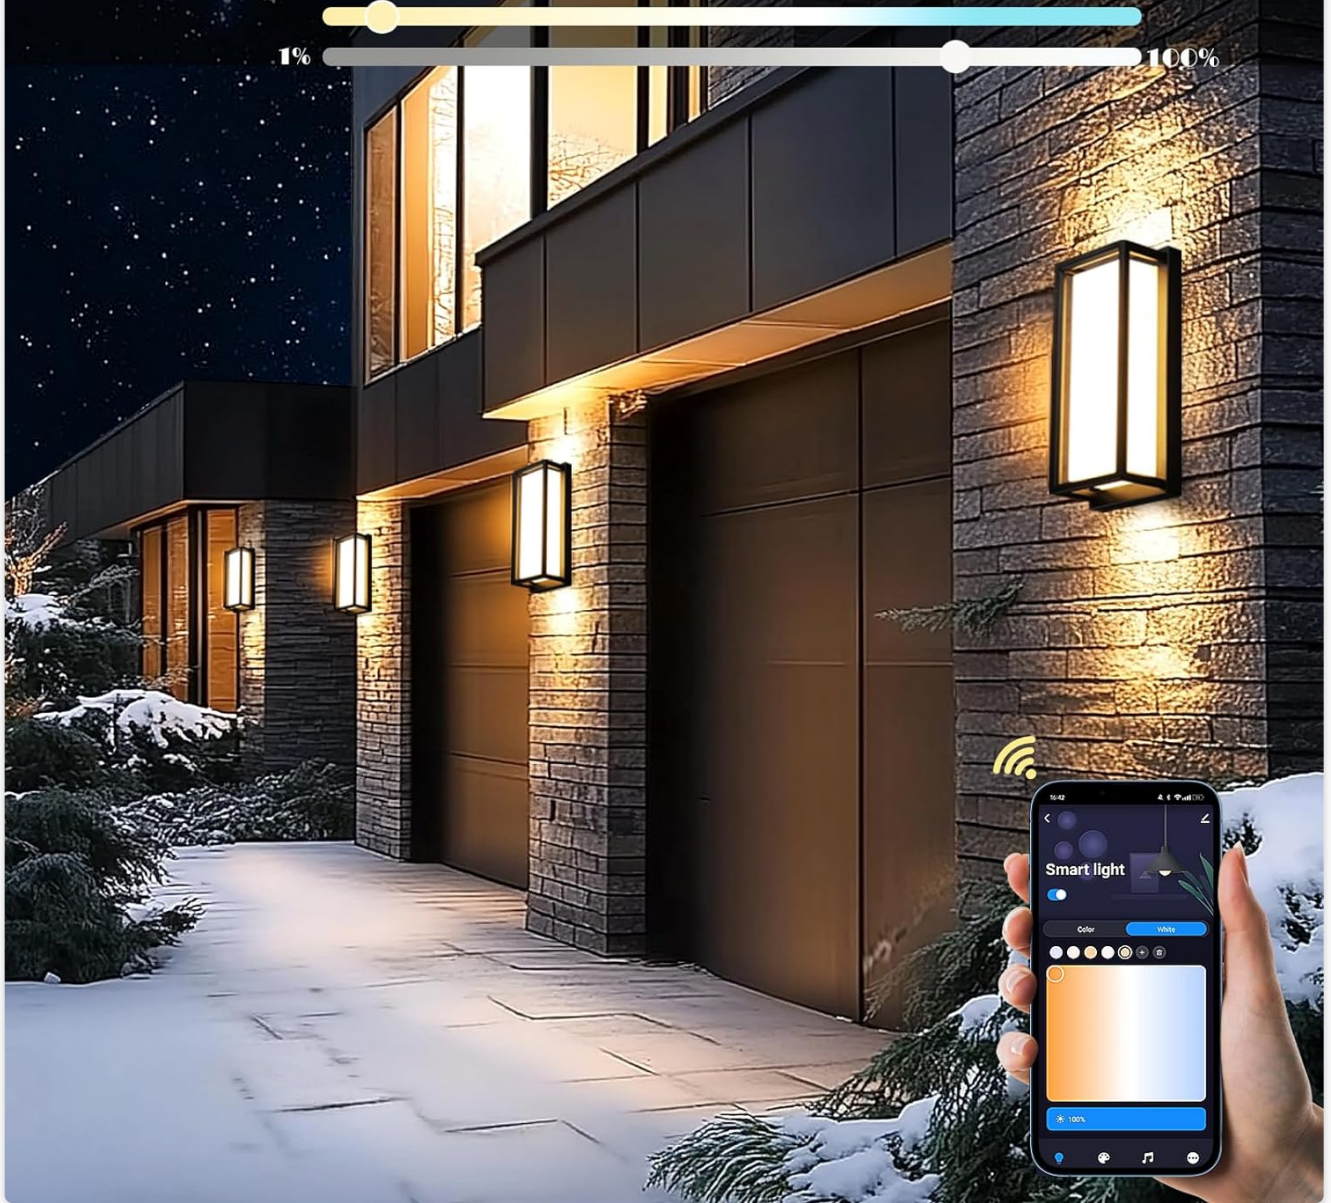

Image: Product dimensions for installation planning.

6. OPERATION

6.1 Smart App Control (Tuya Smart App)

The iYogaled outdoor wall lights are controlled via the Tuya Smart App. Ensure your smartphone is connected to a 2.4GHz Wi-Fi network during setup.

1. **Download App:** Download the "Tuya Smart" app from your smartphone's app store (iOS or Android).
2. **Register/Login:** Open the app and register for a new account or log in if you already have one.
3. **Add Device:** Tap the "+" icon in the top right corner to add a device. Select "Lighting" > "Light Source (Wi-Fi)" or use the auto-scan feature.
4. **Pairing Mode:** Turn the light fixture ON-OFF-ON-OFF-ON (with 2-second intervals) until the light starts blinking rapidly, indicating pairing mode.
5. **Connect to Wi-Fi:** Confirm the light is blinking rapidly in the app, then enter your 2.4GHz Wi-Fi network password. The app will connect to the device.
6. **Control:** Once connected, you can control brightness, color, color temperature, and access preset scenes.

2700K-6500K adjustable white light

Image: App control for adjusting white light temperature.

16 million colors available

Image: Demonstrates the 16 million color options available via the Tuya Smart App.

6.2 Voice Control

Integrate your iYogaled lights with Amazon Alexa or Google Assistant for convenient voice control.

1. **Link Account:** In the Alexa or Google Home app, enable the "Tuya Smart" skill/service and link your Tuya Smart account.
2. **Discover Devices:** Ask your voice assistant to discover new devices (e.g., "Alexa, discover my devices" or "Hey Google, sync my devices").
3. **Voice Commands:** Once discovered, you can use commands like:
 - "Alexa, turn on the outdoor wall light."
 - "Hey Google, set the porch light to blue."
 - "Alexa, dim the garage lights to 50%."