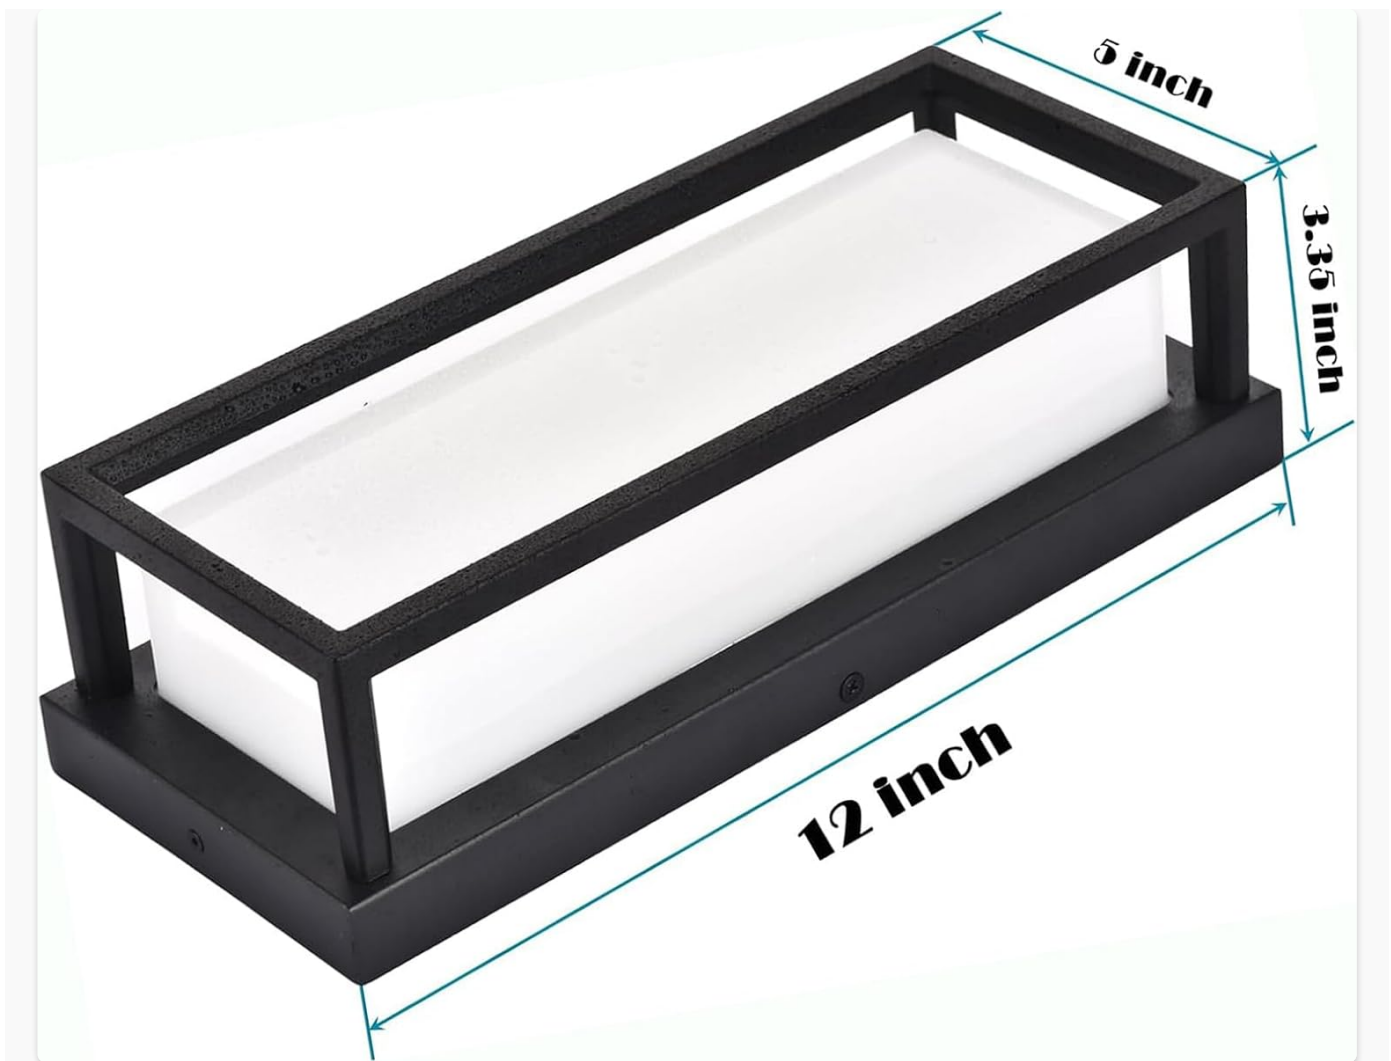

Image: Product dimensions for installation planning.

6. OPERATION

6.1 Smart App Control (Tuya Smart App)

The iYogaled outdoor wall lights are controlled via the Tuya Smart App. Ensure your smartphone is connected to a 2.4GHz Wi-Fi network during setup.