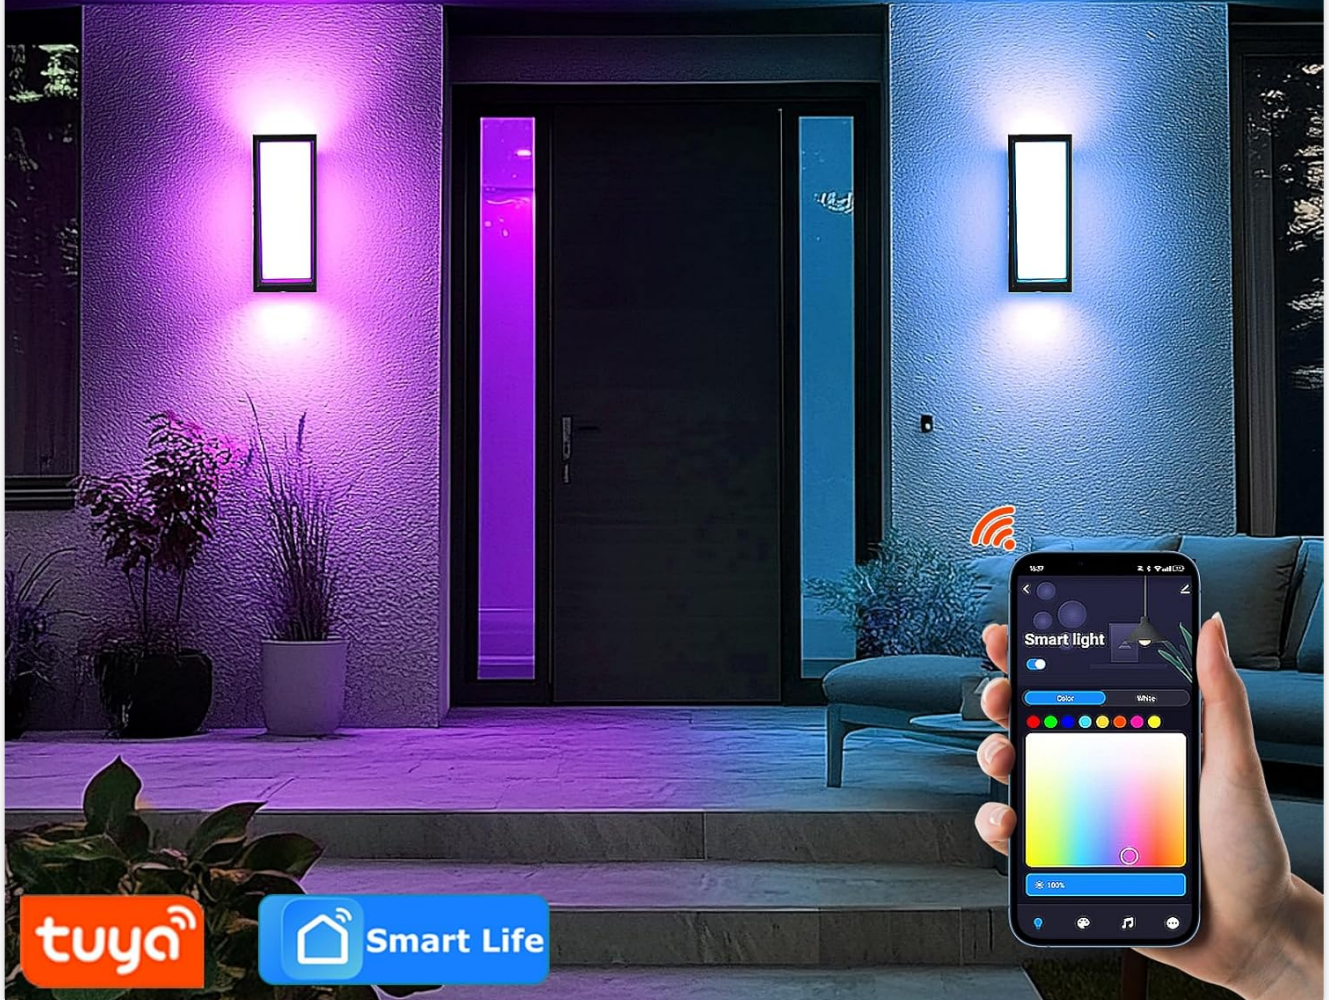

Image: Product dimensions for installation planning.

6. OPERATION

6.1 Smart App Control (Tuya Smart App)

The iYogaled outdoor wall lights are controlled via the Tuya Smart App. Ensure your smartphone is connected to a 2.4GHz Wi-Fi network during setup.

1. **Download App:** Download the "Tuya Smart" app from your smartphone's app store (iOS or Android).
2. **Register/Login:** Open the app and register for a new account or log in if you already have one.
3. **Add Device:** Tap the "+" icon in the top right corner to add a device. Select "Lighting" > "Light Source (Wi-Fi)" or use the auto-scan feature.
4. **Pairing Mode:** Turn the light fixture ON-OFF-ON-OFF-ON (with 2-second intervals) until the light starts blinking rapidly, indicating pairing mode.
5. **Connect to Wi-Fi:** Confirm the light is blinking rapidly in the app, then enter your 2.4GHz Wi-Fi network password. The app will connect to the device.
6. **Control:** Once connected, you can control brightness, color, color temperature, and access preset scenes.

2700K-6500K adjustable white light

Image: App control for adjusting white light temperature.

16 million colors available

Image: Demonstrates the 16 million color options available via the Tuya Smart App.

6.2 Voice Control

Integrate your iYogaled lights with Amazon Alexa or Google Assistant for convenient voice control.

1. **Link Account:** In the Alexa or Google Home app, enable the "Tuya Smart" skill/service and link your Tuya Smart account.
2. **Discover Devices:** Ask your voice assistant to discover new devices (e.g., "Alexa, discover my devices" or "Hey Google, sync my devices").
3. **Voice Commands:** Once discovered, you can use commands like:
 - "Alexa, turn on the outdoor wall light."
 - "Hey Google, set the porch light to blue."
 - "Alexa, dim the garage lights to 50%."