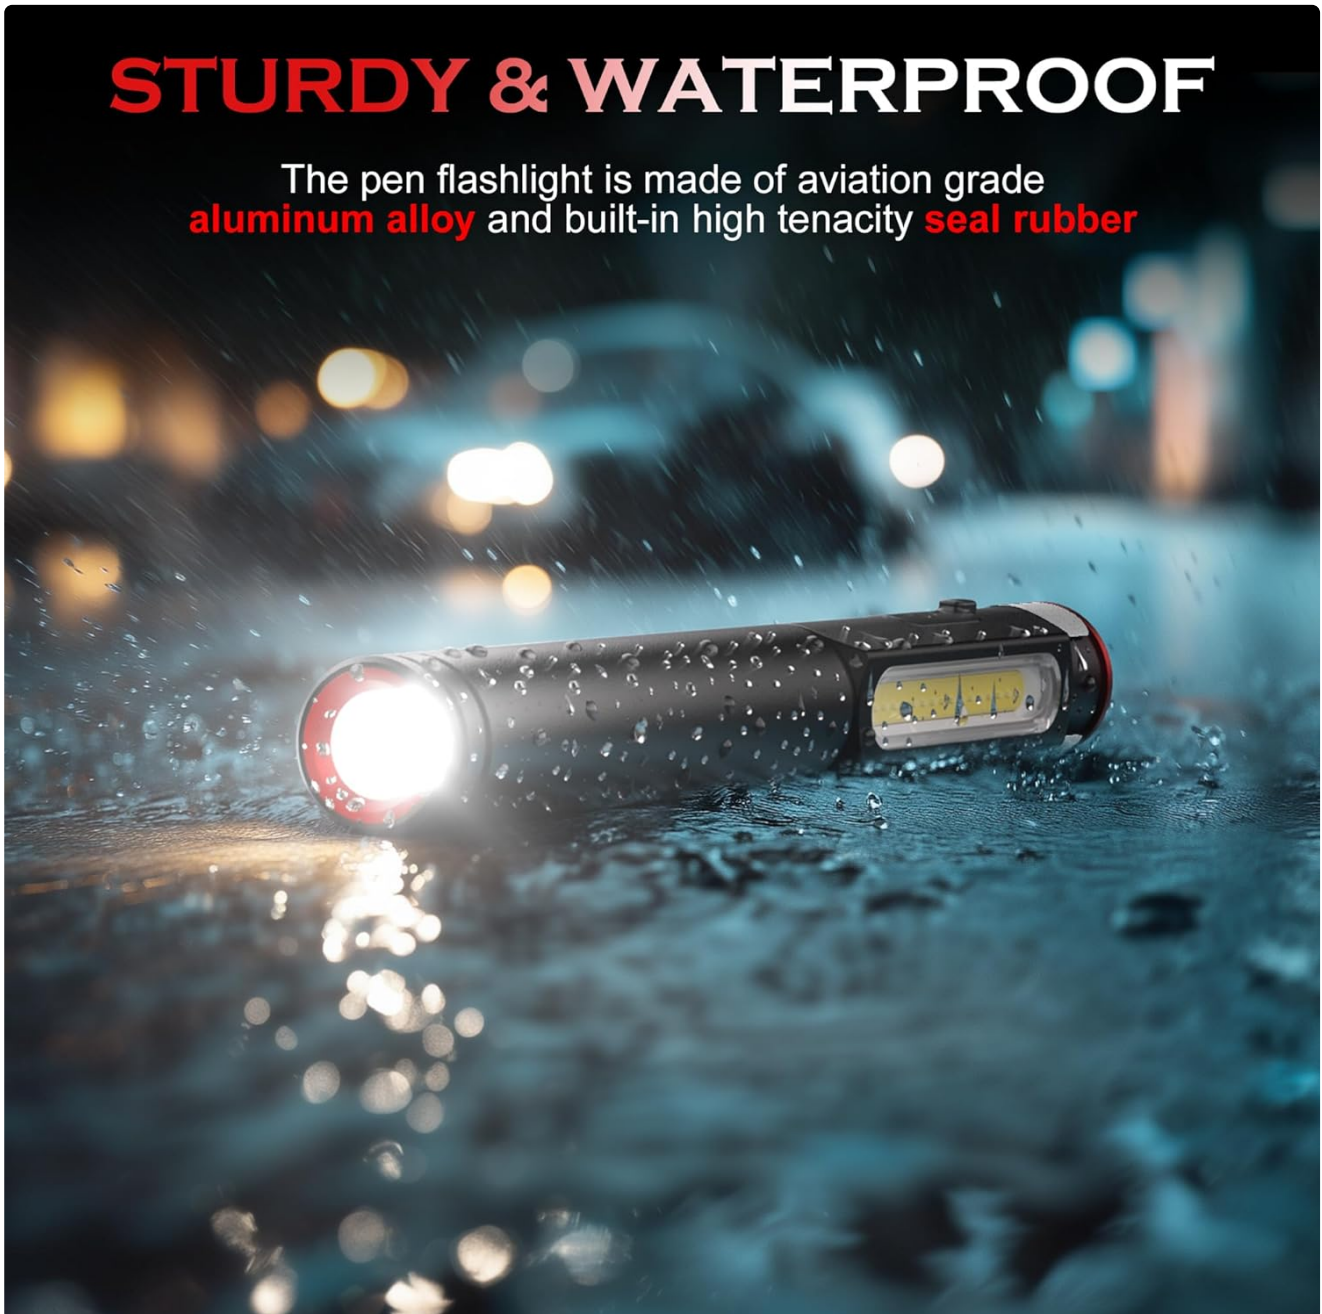

### 6.2 Waterproof Feature

The Favourlite ALS-Pen Flashlight is designed with a built-in high tenacity seal rubber, providing waterproof functionality. It can be used in various bad weather conditions. Ensure the Type-C charging port cover is securely closed to maintain water resistance.