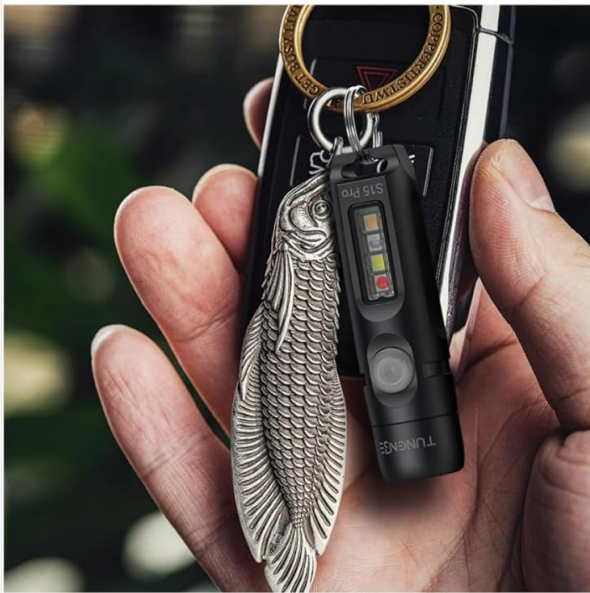

SPECIAL FEATURES

Magnetic Tail Cap

The integrated magnet in the tail cap allows the flashlight to be securely attached to metal surfaces, providing convenient hands-free illumination for tasks such as vehicle maintenance or working in dark spaces.

MAGNETIC TAIL CAP

free your hands

Magnetic Tail Base

Figure 6: The magnetic tail cap allows for hands-free use by attaching to metal surfaces.

Multi-function Clip

The included metal clip can be attached to the flashlight, allowing it to be clipped onto a hat brim, pocket, or belt for easy access and directional lighting.

Figure 7: The S15Pro attached to a hat brim using its multi-function clip.

UV Light Detection

The 365nm UV light mode is useful for detecting counterfeit currency, identifying pet stains, or verifying fluorescent materials.