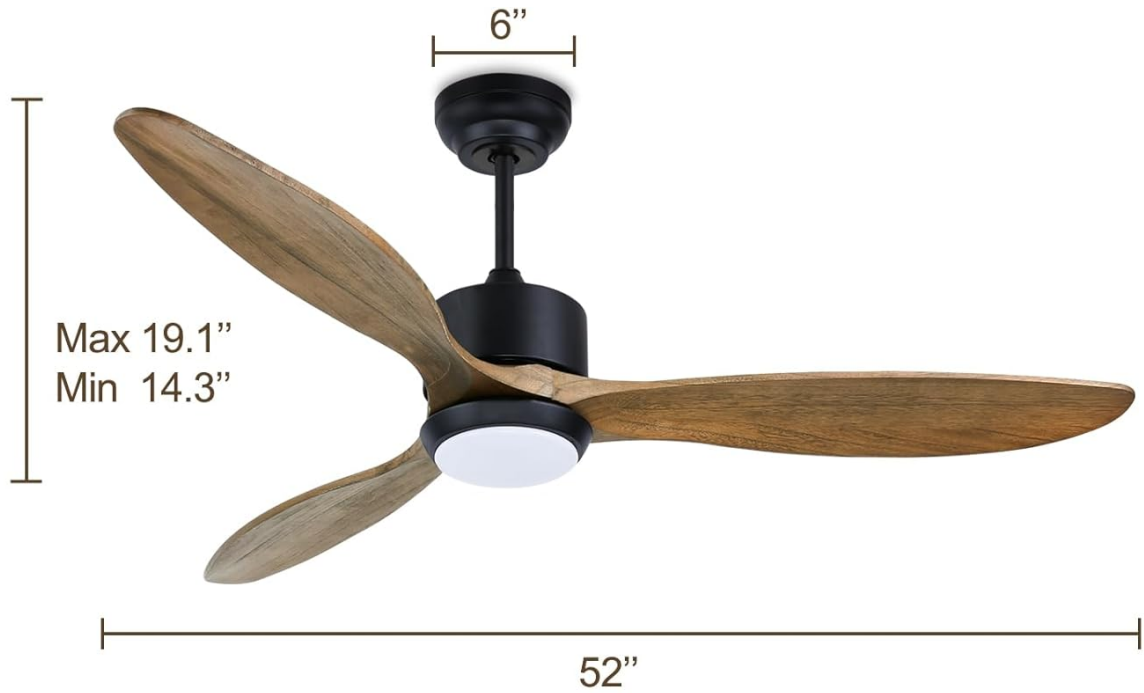

of 15 degrees.

Dimensions and Mounting:

MOUNTING OPTIONS