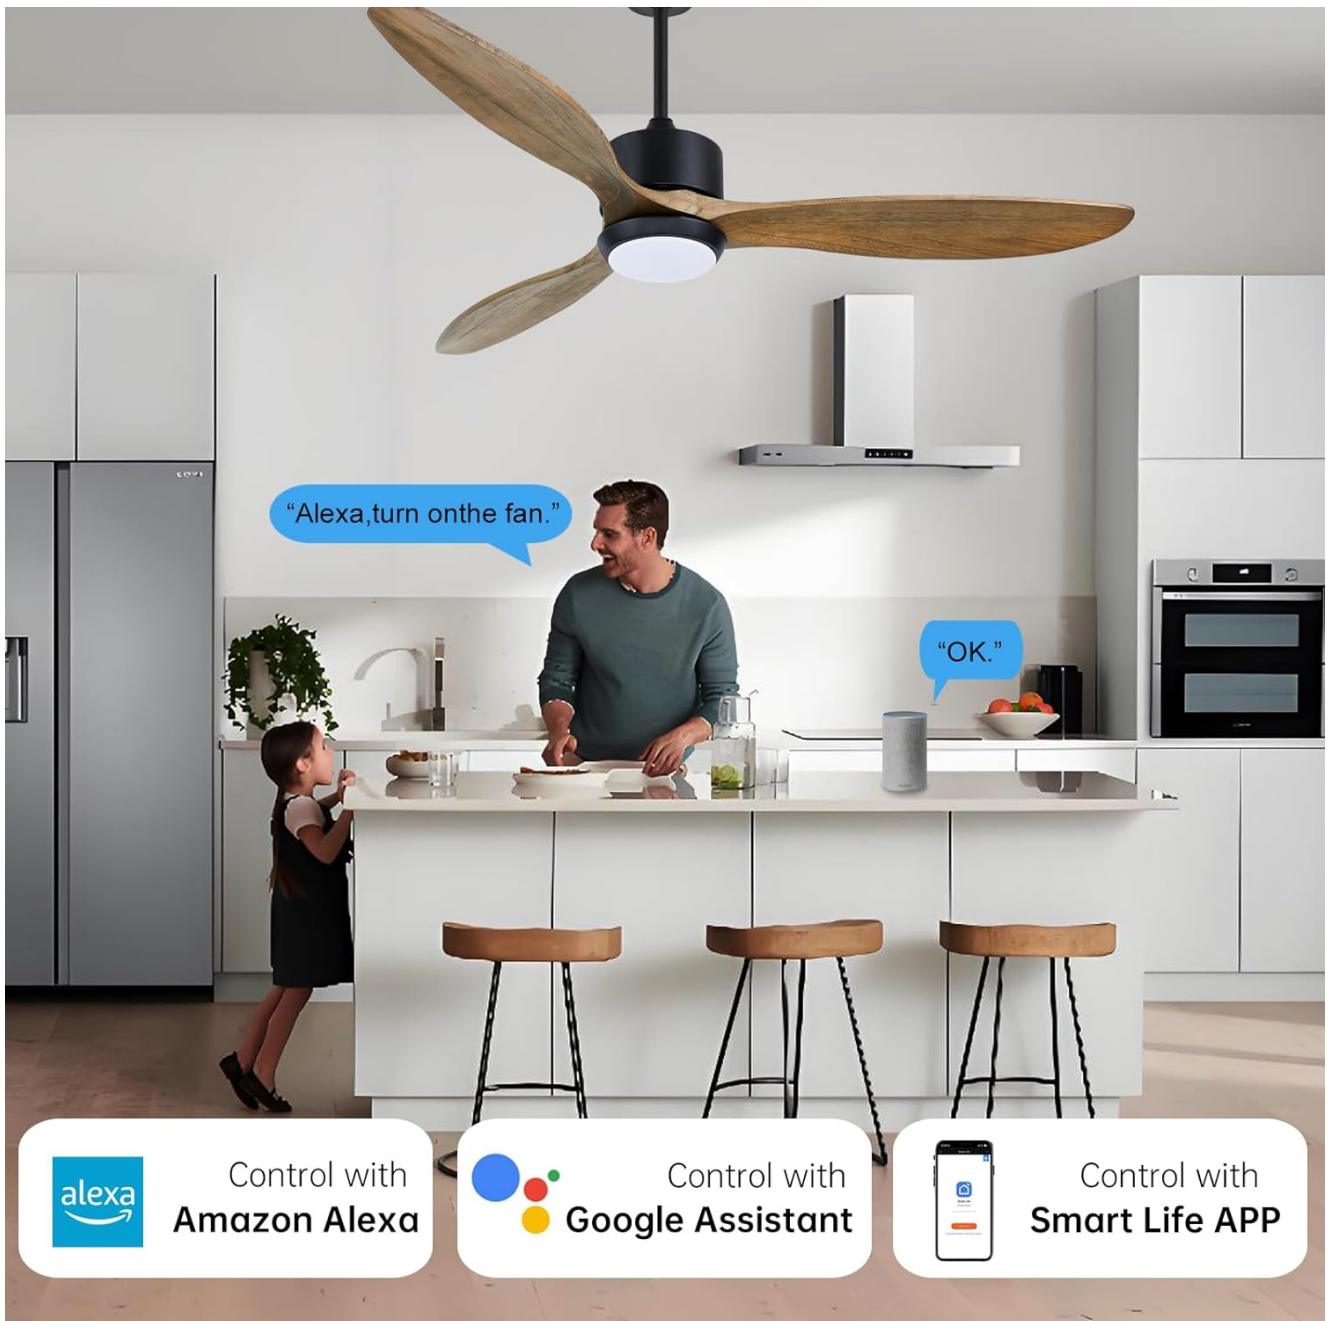

## Solid Wood Blade Design

✓ Light Weight

✓ Durable

✓ Natural Log

✓ Damp Proof

Solid Wood Blades

ABS Blades

The fan features three solid wood blades, designed for durability and a natural aesthetic. These blades are lightweight and damp-proof, making them suitable for both indoor and outdoor covered spaces.

#### Control Methods:

- **Remote Control:** The fan comes with a dedicated remote control, including a wall-mounted base for convenient storage.
- **App Control:** Control your fan from anywhere using the Smart Life APP on your mobile device.
- **Voice Control:** Compatible with Amazon Alexa and Google Assistant for hands-free operation.

The image highlights the smart control capabilities of the fan, showing integration with popular voice assistants like Amazon Alexa and Google Assistant, as well as control via the Smart Life mobile application.