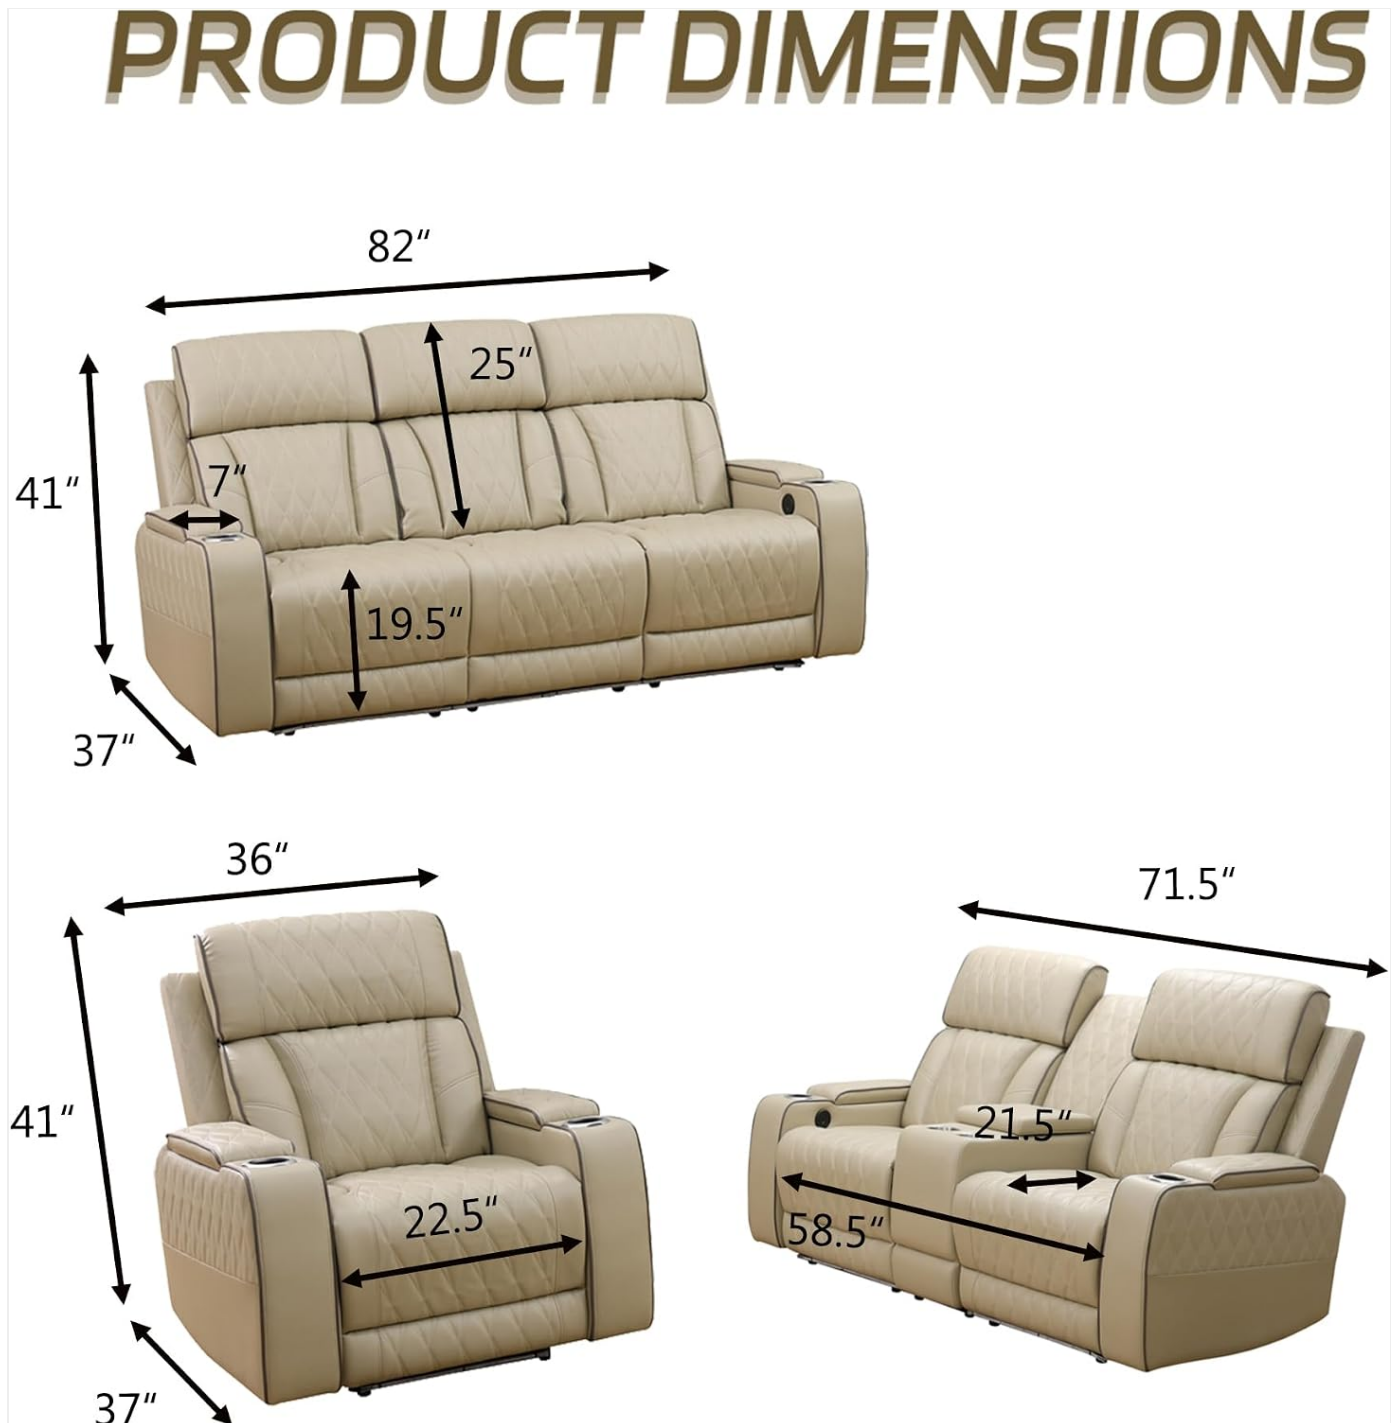

- **Armrest with Cup Holders & Storage:** Integrated cup holders on both armrests and hidden storage compartments for small items.
- **Drop Down Table with Charging Station:** The middle backrest of the 3-seater sofa features a one-touch reading light, wireless charging panel, and two additional cup holders.
- **Ambient LED Lighting:** A striking LED floor strip on the bottom of the reclining units illuminates your living space, creating a home theater ambiance.
- **USB Charging Ports:** Convenient USB ports are available for charging mobile devices.
- **Quality Construction:** Made with breathing leather fabric, high-density sponge, durable springs, and a solid wood frame for lasting support and comfort.

Product Dimensions:

Image: Detailed dimensions for the sofa (82" wide), chair (36" wide), and loveseat (71.5" wide).

Integrated Features:

Reading Light

Wireless Charging Place

LED Strip Light

Image: Shows the reading light, wireless charging place, and LED strip light integrated into the furniture.

USB Charging Port

Controlled by a side power button, smoothly adjust to reclining position you want.

Reading

Watching TV

Sleeping

Image: Illustrates the USB charging port and various reclining positions for reading, watching TV, and sleeping.