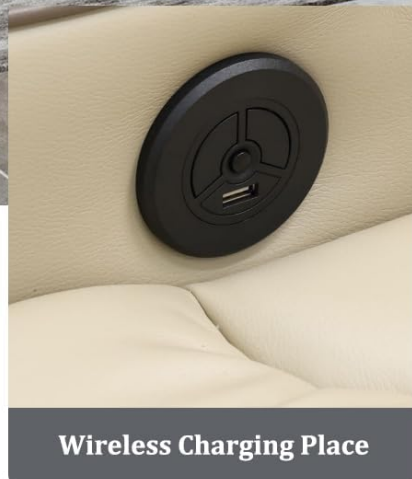

- **Armrest with Cup Holders & Storage:** Integrated cup holders on both armrests and hidden storage compartments for small items.
- **Drop Down Table with Charging Station:** The middle backrest of the 3-seater sofa features a one-touch reading light, wireless charging panel, and two additional cup holders.
- **Ambient LED Lighting:** A striking LED floor strip on the bottom of the reclining units illuminates your living space, creating a home theater ambiance.
- **USB Charging Ports:** Convenient USB ports are available for charging mobile devices.
- **Quality Construction:** Made with breathing leather fabric, high-density sponge, durable springs, and a solid wood frame for lasting support and comfort.

Product Dimensions:

Image: Detailed dimensions for the sofa (82" wide), chair (36" wide), and loveseat (71.5" wide).

Integrated Features:

Reading Light

Wireless Charging Place

LED Strip Light

Image: Shows the reading light, wireless charging place, and LED strip light integrated into the furniture.

USB Charging Port

Controlled by a side power button, smoothly adjust to reclining position you want.

Reading

Watching TV

Sleeping

Image: Illustrates the USB charging port and various reclining positions for reading, watching TV, and sleeping.