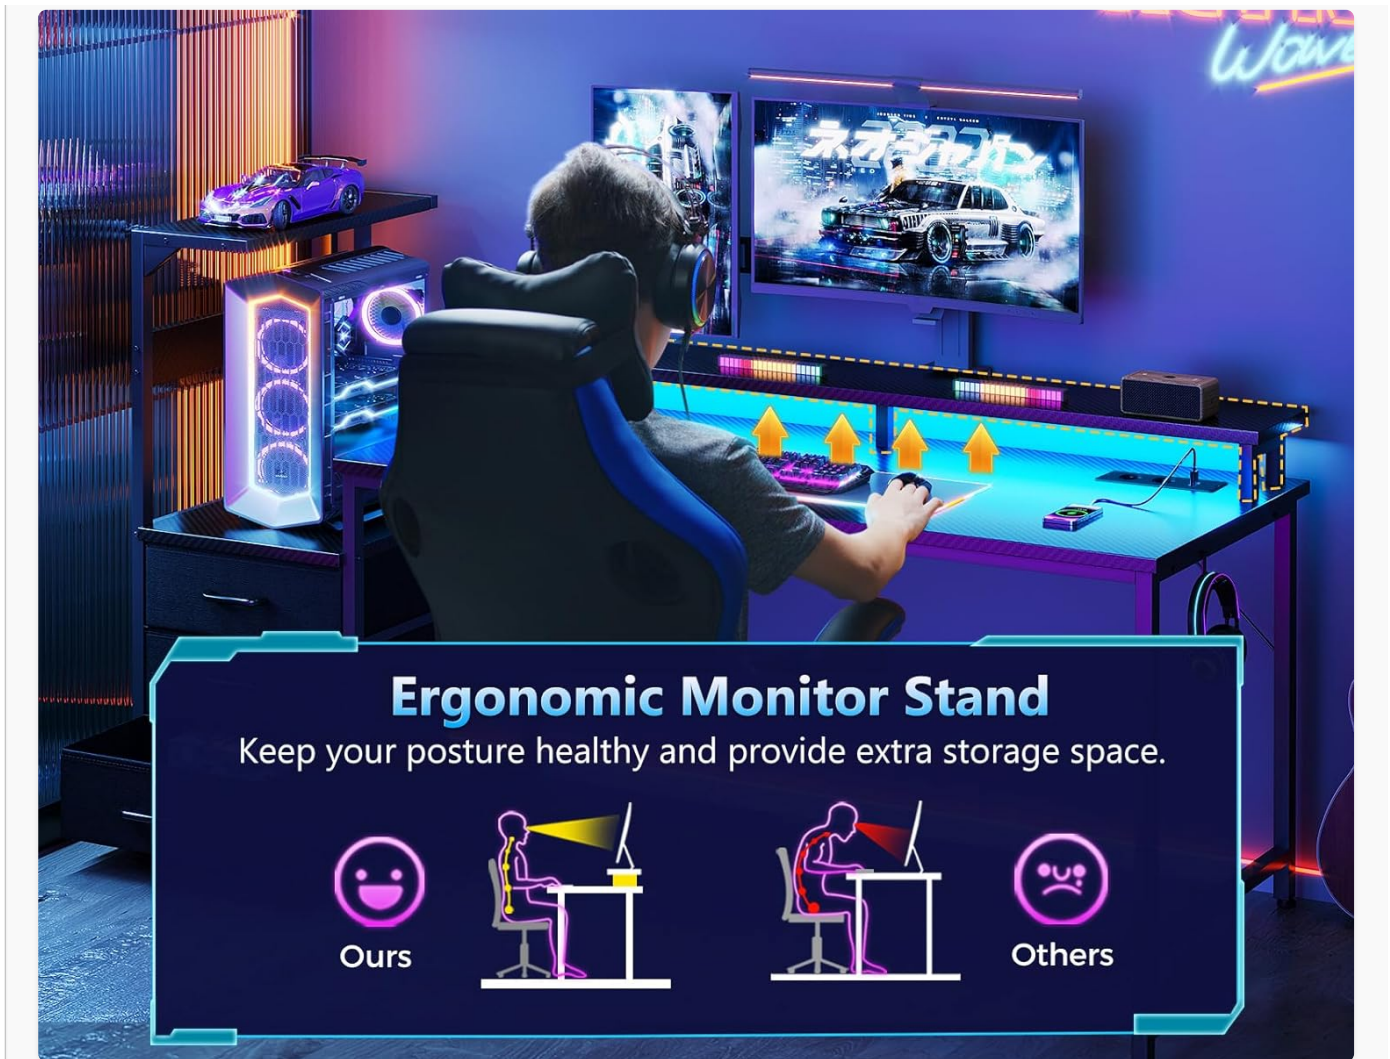

## 6. STORAGE FEATURES

The Coleshome Gaming Desk offers multiple storage solutions to keep your workspace organized.

- **Fabric Drawers:** Three spacious fabric drawers provide enclosed storage for accessories, documents, or personal items.
- **PC Tower Shelf:** An open storage shelf is designed to accommodate a gaming PC tower, keeping it off the floor and easily accessible.
- **Side Hook:** A convenient side hook allows for hanging headphones, bags, or other items.
- **Ergonomic Monitor Stand:** The elevated monitor stand not only promotes a healthier viewing posture but also creates additional storage space underneath for keyboards, mice, or other peripherals.