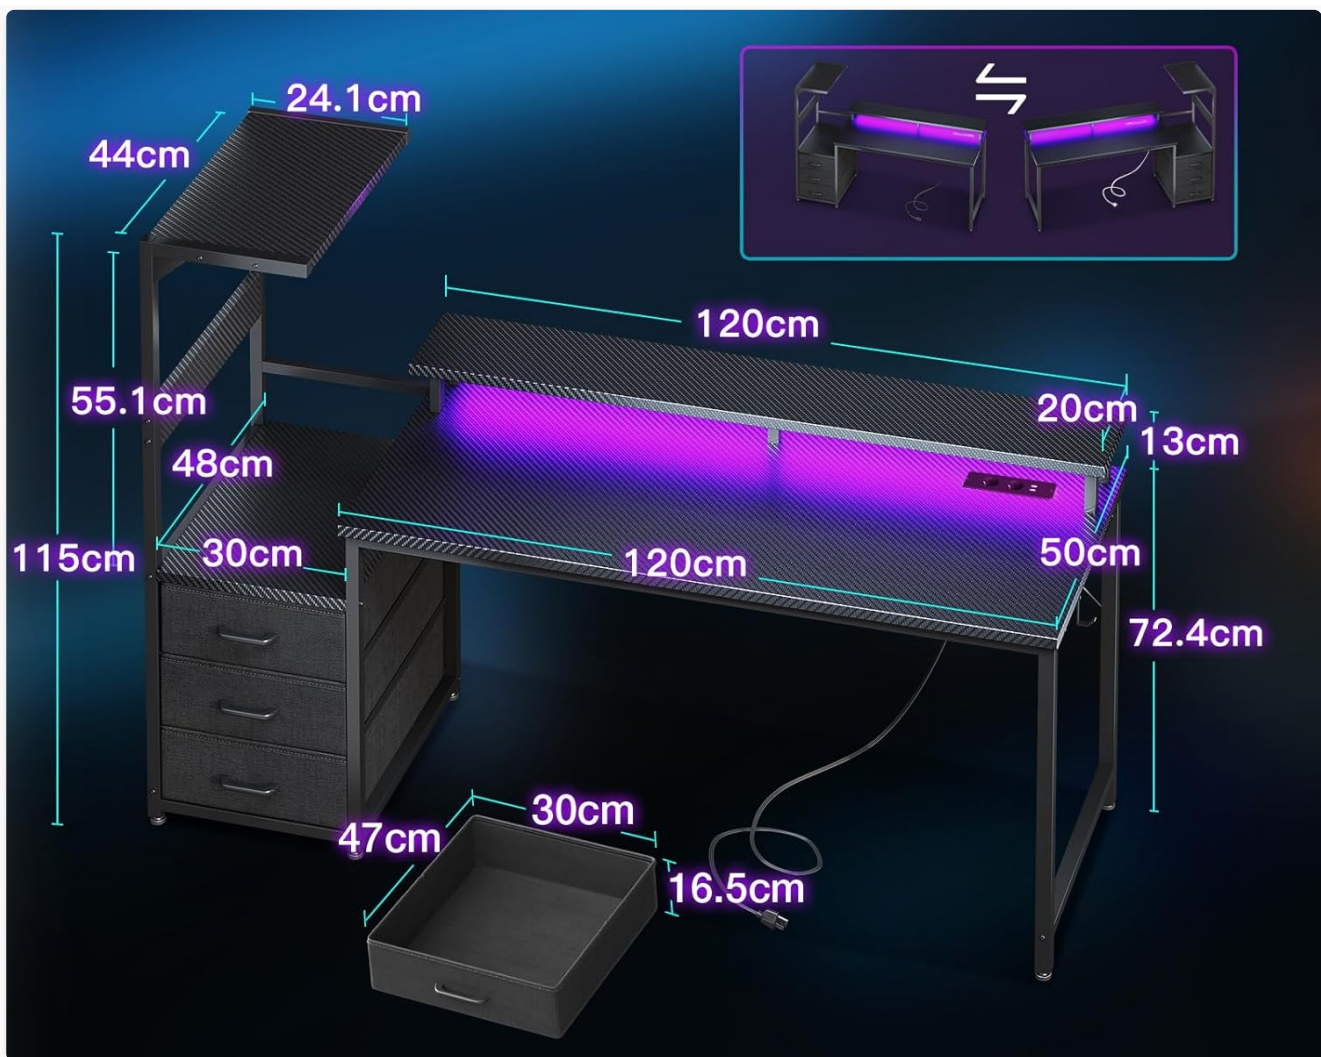

### 5.1. LED Lighting System

The gaming desk is equipped with an LED light strip offering customizable illumination to enhance your gaming or work environment.

- **Colors:** Choose from 7 distinct colors.
- **Modes:** Select from 13 lighting modes, including static colors, dynamic effects, and transitions.
- **Control:** Use the integrated switch controls to cycle through colors and modes.
- **Memory Function:** The system retains your last selected lighting setting when powered off and on.

Figure 5.1: LED lighting features and control options.

## 6. STORAGE FEATURES

The Coleshome Gaming Desk offers multiple storage solutions to keep your workspace organized.

- **Fabric Drawers:** Three spacious fabric drawers provide enclosed storage for accessories, documents, or personal items.
- **PC Tower Shelf:** An open storage shelf is designed to accommodate a gaming PC tower, keeping it off the floor and easily accessible.
- **Side Hook:** A convenient side hook allows for hanging headphones, bags, or other items.
- **Ergonomic Monitor Stand:** The elevated monitor stand not only promotes a healthier viewing posture but also creates additional storage space underneath for keyboards, mice, or other peripherals.