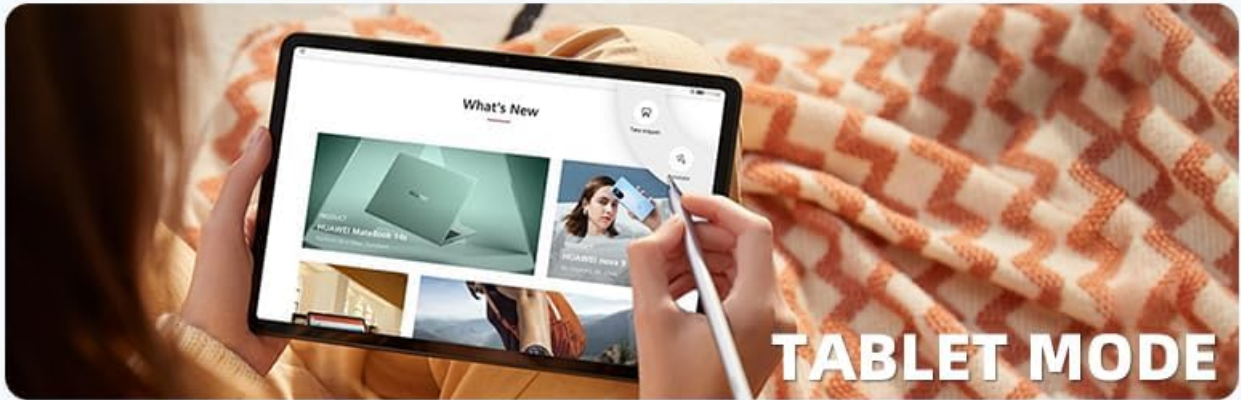

OPERATING INSTRUCTIONS

360° Flexible Folding Design

The laptop features an innovative 360° flexible folding design, allowing you to effortlessly switch between multiple modes:

- **Laptop Mode:** For traditional typing and productivity tasks.
- **Tablet Mode:** Fold the screen completely back for touch and pen input, ideal for drawing or note-taking.
- **Tent Mode:** Position the laptop in an inverted 'V' shape for hands-free viewing of media or presentations.

Image: The ZWYING HL1068 shown in Notebook, Tablet, and Portrait modes, demonstrating its 360° hinge versatility.

Touchscreen and Stylus Support

The 10.95-inch 2K High-Resolution Touchscreen (2000x1200 pixels) supports ten-finger multi-touch and offers enhanced accuracy. An intelligent anti-mistouch algorithm ensures smooth and precise handwriting and drawing. This feature is ideal for creative work, detailed notes, and interactive applications.