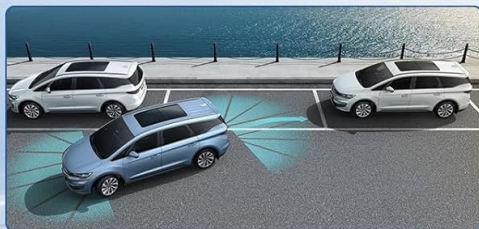

On-line & Off-line GPS Navigation

Support online and off-line navi app, such as Google map, iGO map, support 3D Maps and voice guidance.

On-line

Off-line

Backup Camera

The night images are still bright and clear, making reversing safer.

HD Image

Waterproof

170° Wide Angle

Night Vision

Image: A split screen view showing a car reversing with a clear backup camera feed on the car radio display, including parking guidelines.

10. MAINTENANCE

To ensure the longevity and optimal performance of your car radio, follow these maintenance guidelines: