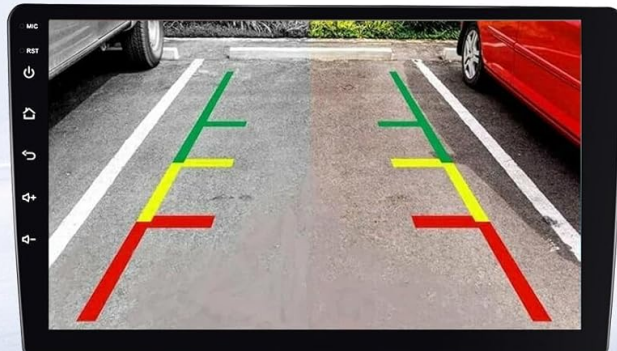

On-line & Off-line GPS Navigation

Support online and off-line navi app, such as Google map, iGO map, support 3D Maps and voice guidance.

On-line

Off-line

Backup Camera

The night images are still bright and clear, making reversing safer.

HD Image

Waterproof

170° Wide Angle

Night Vision

Image: A split screen view showing a car reversing with a clear backup camera feed on the car radio display, including parking guidelines.

10. MAINTENANCE

To ensure the longevity and optimal performance of your car radio, follow these maintenance guidelines: