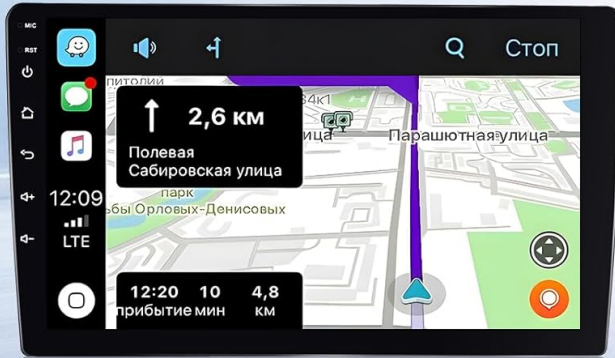

7. NAVIGATION

The unit supports both online and offline GPS navigation. You can use pre-installed navigation apps or download your preferred navigation software from the Google Play Store. The included GPS antenna ensures accurate positioning.

On-line & Off-line GPS Navigation

Support online and off-line navi app, such as Google map, iGO map, support 3D Maps and voice guidance.

On-line

Off-line