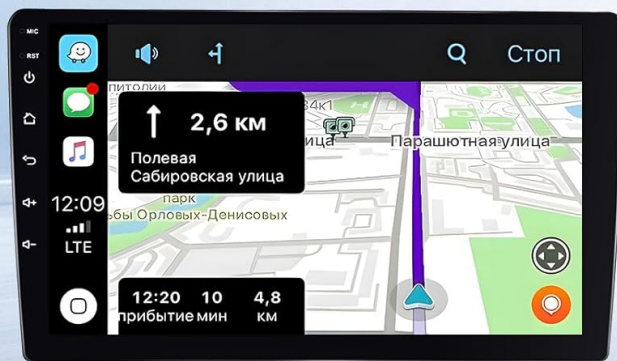

On-line & Off-line GPS Navigation

Support online and off-line navi app, such as Google map, iGO map, support 3D Maps and voice guidance.

On-line

Off-line