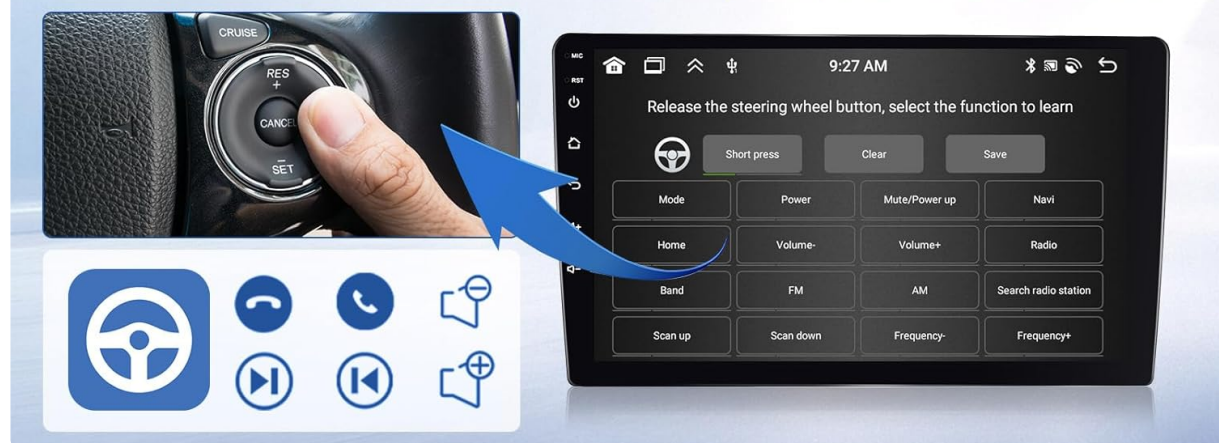

5.4 Steering Wheel Control

If your vehicle supports steering wheel controls and the CANBUS is correctly installed, you can configure the

buttons to control various functions of the car radio, such as volume, track skipping, and mode selection. Access the steering wheel control learning function in the system settings to map your vehicle's buttons.

DSP FM RDS Radio

Online music can be transmitted to the car stereo through FM, 30 preset radio stations, support FM/ RDS function, Clear channel search and low noise.

Steering Wheel Control

Through it you can control the functions you need through the steering wheel, which is more convenient.

Image: Screenshot of the car radio's interface for configuring steering wheel controls, showing options to learn and assign functions to vehicle buttons.

6. CONNECTIVITY

6.1 Bluetooth 5.0

Pair your smartphone via Bluetooth 5.0 for hands-free calling and audio streaming. Go to the Bluetooth settings on the car radio, enable Bluetooth, and search for available devices on your phone. Select the car radio from the list to pair.

6.2 Wi-Fi

Connect the car radio to a Wi-Fi network (e.g., mobile hotspot) to access online features, download apps, and receive software updates. Navigate to Wi-Fi settings, select your network, and enter the password.