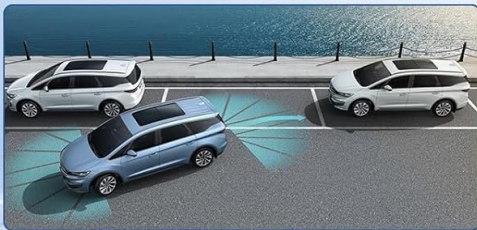

On-line & Off-line GPS Navigation

Support online and off-line navi app, such as Google map, iGO map, support 3D Maps and voice guidance.

On-line

Off-line

Backup Camera

The night images are still bright and clear, making reversing safer.

HD Image

Waterproof

170° Wide Angle

Night Vision

Image: Split display showing GPS navigation on one side and a backup camera view on the other, illustrating the unit's capabilities.

8. AUDIO FEATURES

8.1 DSP & 32-band EQ