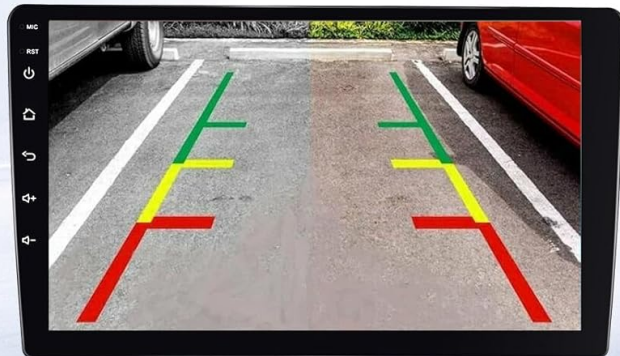

On-line & Off-line GPS Navigation

Support online and off-line navi app, such as Google map, iGO map, support 3D Maps and voice guidance.

On-line

Off-line

Backup Camera

The night images are still bright and clear, making reversing safer.

HD Image

Waterproof

170° Wide Angle

Night Vision

Image: Split display showing GPS navigation on one side and a backup camera view on the other, illustrating the unit's capabilities.

8. AUDIO FEATURES

8.1 DSP & 32-band EQ