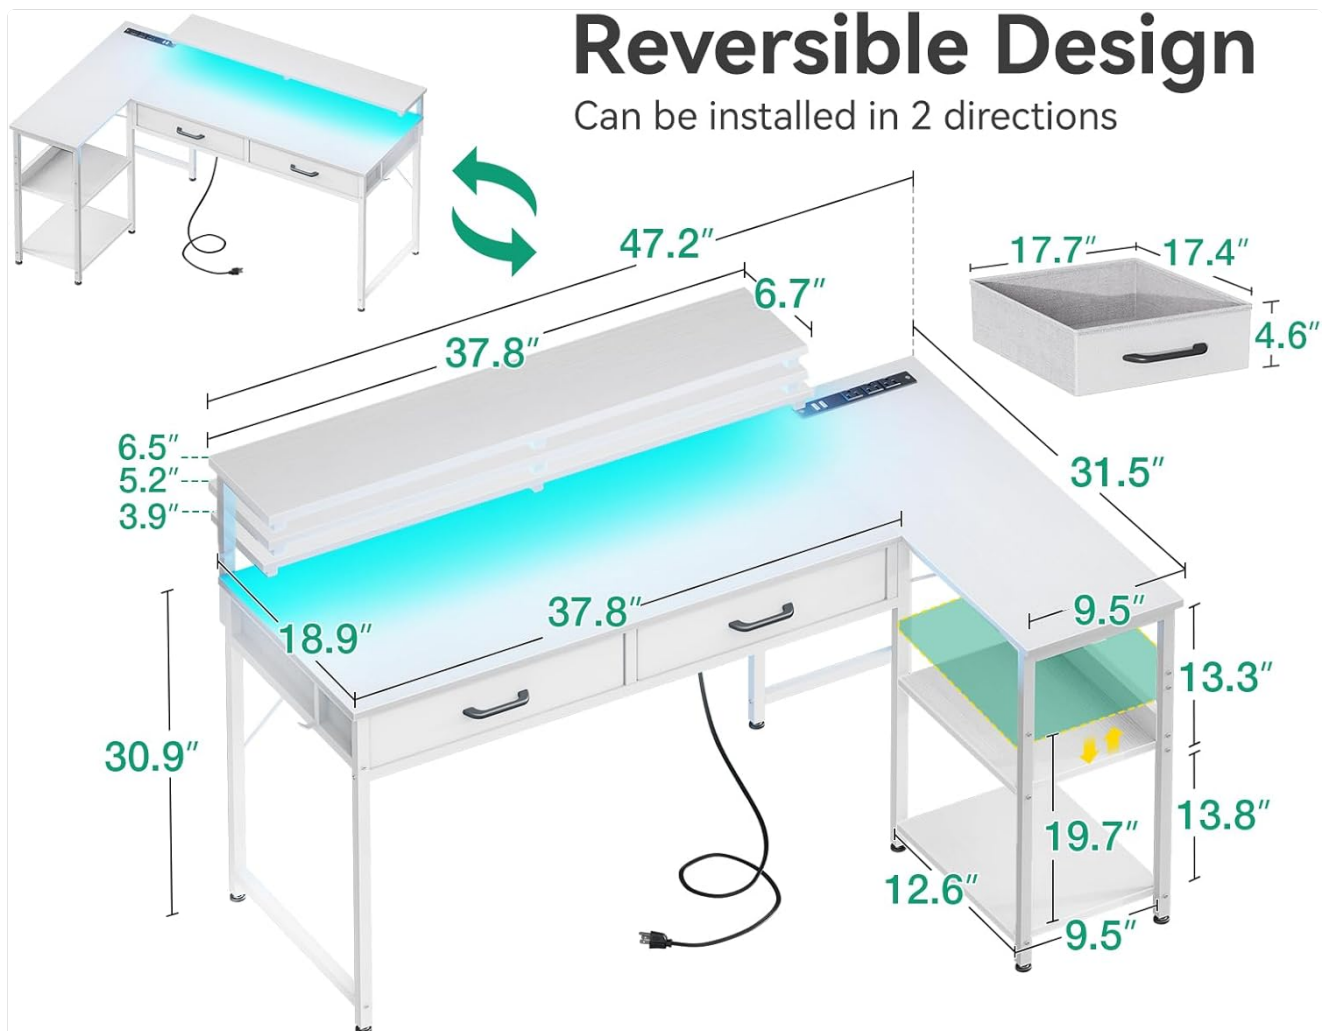

4.2 Reversible Design

The desk features a reversible design, allowing it to be installed in two directions to best fit your space and preferences. Refer to the assembly instructions for details on configuring the L-shape to your desired orientation.

Image 4: Reversible design and key dimensions of the desk.

4.3 Adjustable Shelf Heights

The double-tier storage shelves offer adjustable heights. The middle shelf can be repositioned to accommodate items of various sizes, such as a computer tower or larger books. Consult the assembly guide for instructions on adjusting the shelf height.

Image 5: Adjustable shelf heights for versatile storage.

5. OPERATING INSTRUCTIONS

5.1 Power Outlets and USB Charging Ports

The desk is equipped with a recessed power strip featuring 3 AC outlets (125V/12A) and 2 USB charging ports (5V/2A). To use, simply plug the desk's power cord into a standard wall outlet. You can then conveniently charge your smartphone, gaming gear, and Bluetooth devices directly from the desk.

Image 6: Recessed power strip for easy access to power.

5.2 Customizable LED Lighting

The integrated RGB LED light strip under the monitor shelf offers customizable ambiance. Use the included controller to switch between 10 color variations and adjust brightness across 6 levels. This feature enhances your gaming or work environment.