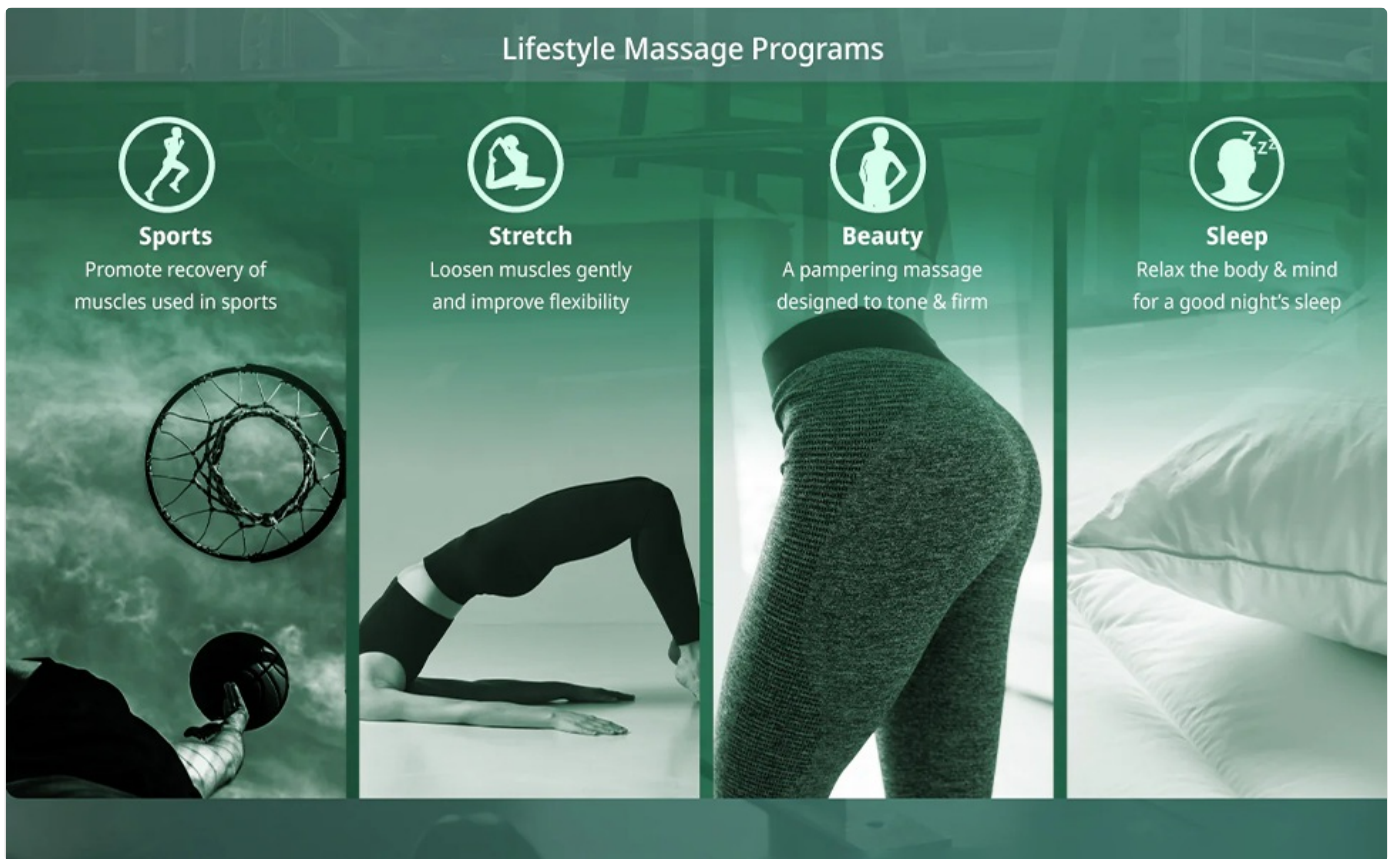

5.2. Zero Gravity Reclining

The uDivine V2 features a Zero Gravity reclining function, which elevates your legs above your heart, distributing body weight evenly and reducing pressure on the spine for a deeper massage.

Figure 5.1: The uDivine V2 in Zero Gravity reclining position, designed for optimal relaxation and pressure relief.

5.3. V-Hand22 Grip with 7200 Roller Balls & 4-Hand Massage

Experience realistic massage techniques with the patented V-Hand22 Grip, emulating a masseuse's hands. The 7200 roller balls rotate in all directions to contour to your body. The 4-Hand Massage feature utilizes dual tracks to provide simultaneous massage to your upper and lower body.

Elevate your wellness : Discover uDivine V2's innovative massage solutions

Experience a heightened state of well-being with the innovative uDivine V2, designed to enhance your well-being through precise massages that target pain points while relieving stress and fatigue accumulated throughout the day. Whether you're seeking individualized relaxation or family-oriented well-being, uDivine V2's suite of curated auto massage programs ensures a tailored solution for everyone's unique needs.
Embrace a new era of relaxation, rejuvenation and discover the transformative power of uDivine V2.