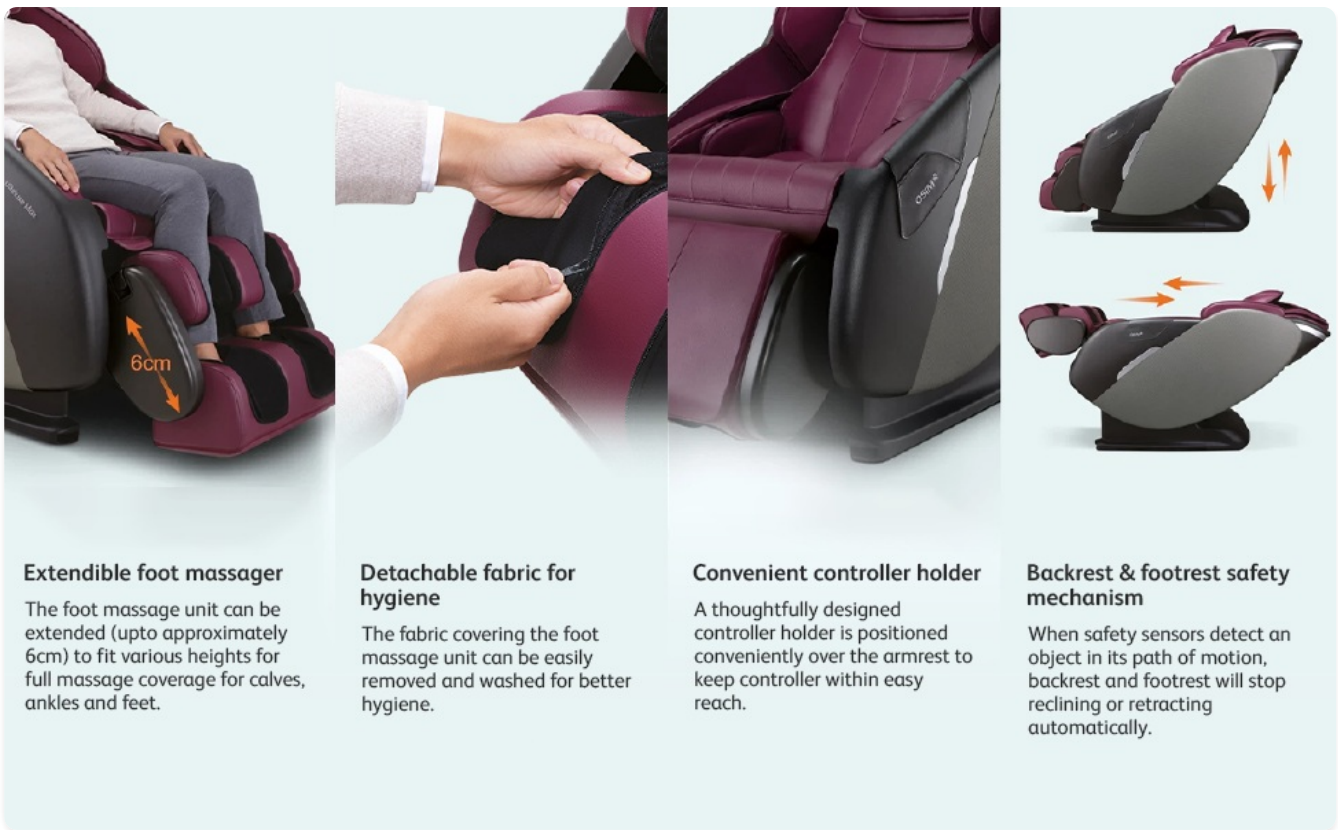

Versatile 3-in-1 Functionality

The uDeluxe Max is designed for versatility, transforming to suit your needs:

- **Sofa:** Retract the foot massage unit for a compact sofa, ideal for saving space and casual lounging.

- **Lounger:** Rotate the foot massage unit into a comfortable ottoman, perfect for stretching out and relaxing.
- **Massage Chair:** Adjust the foot massage unit and backrest for a full-body massage experience.

Figure 6: The 3-in-1 uDeluxe Max. This image illustrates the chair's ability to transform into a compact sofa, a comfortable lounger with an ottoman, and a full massage chair.

Additional Features

- **Extendible Foot Massager:** The foot massage unit can be extended (approximately 6cm) to fit various heights, providing full massage coverage for calves, ankles, and feet.
- **Detachable Fabric for Hygiene:** The fabric covering the foot massage unit can be easily removed and washed for better hygiene.
- **Convenient Controller Holder:** A thoughtfully designed holder positions the controller conveniently over the armrest for easy reach.
- **Backrest & Footrest Safety Mechanism:** Safety sensors detect objects in the path of motion, stopping reclining or retracting automatically to prevent accidents.