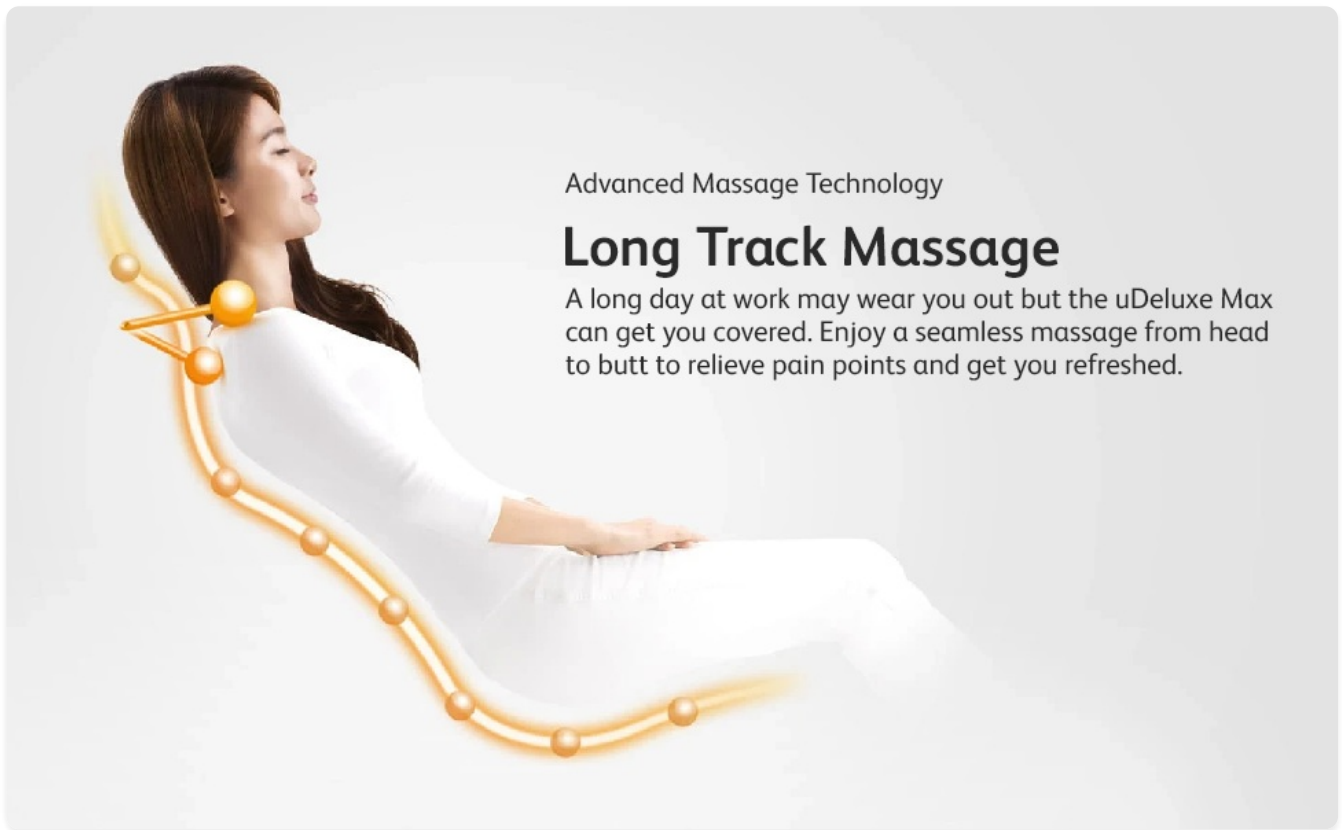

Figure 2: Illustration of V-Hand™ Massage Technology. This image demonstrates how the V-Hand™ mechanism mimics a human hand's grip to target and relieve muscle knots in the neck and shoulders.

Zero Gravity Recline

Signature Auto Massage Programs

The uDeluxe Max offers a suite of professionally crafted massage programs tailored to diverse lifestyle needs:

- **Neck & Shoulders:** Targets the head, neck, and shoulders to relieve tension from digital device use.
- **Lumbar & Butt:** Extends massage to the butt area, relieving tired muscles from prolonged sitting.
- **Relax:** A soothing program for unwinding at the end of the day.
- **Energize:** An invigorating massage to stimulate body and mind.
- **Stretch:** Loosens muscles to improve range of motion and flexibility.
- **Sleep:** Prepares your body and mind for a good night's rest.

- **Lounger:** Rotate the foot massage unit into a comfortable ottoman, perfect for stretching out and relaxing.
- **Massage Chair:** Adjust the foot massage unit and backrest for a full-body massage experience.

Figure 6: The 3-in-1 uDeluxe Max. This image illustrates the chair's ability to transform into a compact sofa, a comfortable lounger with an ottoman, and a full massage chair.

Additional Features

- **Extendible Foot Massager:** The foot massage unit can be extended (approximately 6cm) to fit various heights, providing full massage coverage for calves, ankles, and feet.
- **Detachable Fabric for Hygiene:** The fabric covering the foot massage unit can be easily removed and washed for better hygiene.
- **Convenient Controller Holder:** A thoughtfully designed holder positions the controller conveniently over the armrest for easy reach.
- **Backrest & Footrest Safety Mechanism:** Safety sensors detect objects in the path of motion, stopping reclining or retracting automatically to prevent accidents.