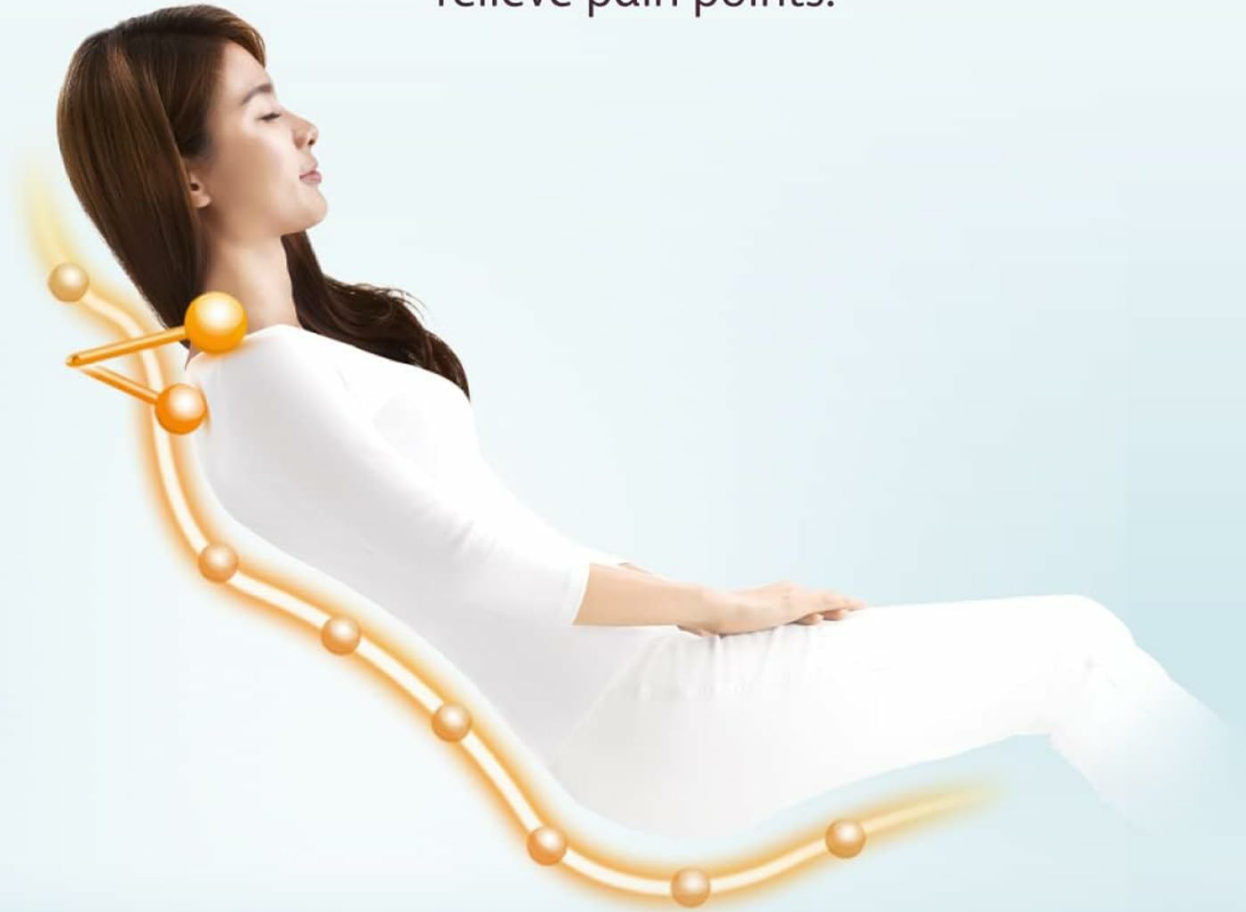

Soothing warmth intensity on the back

Loosen stiff muscles & promotes circulation.

Figure 3: Zero Gravity Recline. A man is shown comfortably reclined in the massage chair, illustrating the 155-degree zero-gravity position that helps alleviate spinal and muscle tension.

Long Track Massage

The advanced Long Track Massage technology provides a seamless massage experience from head to butt, effectively relieving pain points and refreshing your entire body after a long day.

Long Track Massage

Seamless massage from head to butt to relieve pain points.

Figure 5: Long Track Massage. An illustration showing the extended massage track from the head down to the buttocks, indicating comprehensive coverage for pain relief.

Signature Auto Massage Programs

The uDeluxe Max offers a suite of professionally crafted massage programs tailored to diverse lifestyle needs:

- **Neck & Shoulders:** Targets the head, neck, and shoulders to relieve tension from digital device use.
- **Lumbar & Butt:** Extends massage to the butt area, relieving tired muscles from prolonged sitting.
- **Relax:** A soothing program for unwinding at the end of the day.
- **Energize:** An invigorating massage to stimulate body and mind.
- **Stretch:** Loosens muscles to improve range of motion and flexibility.
- **Sleep:** Prepares your body and mind for a good night's rest.