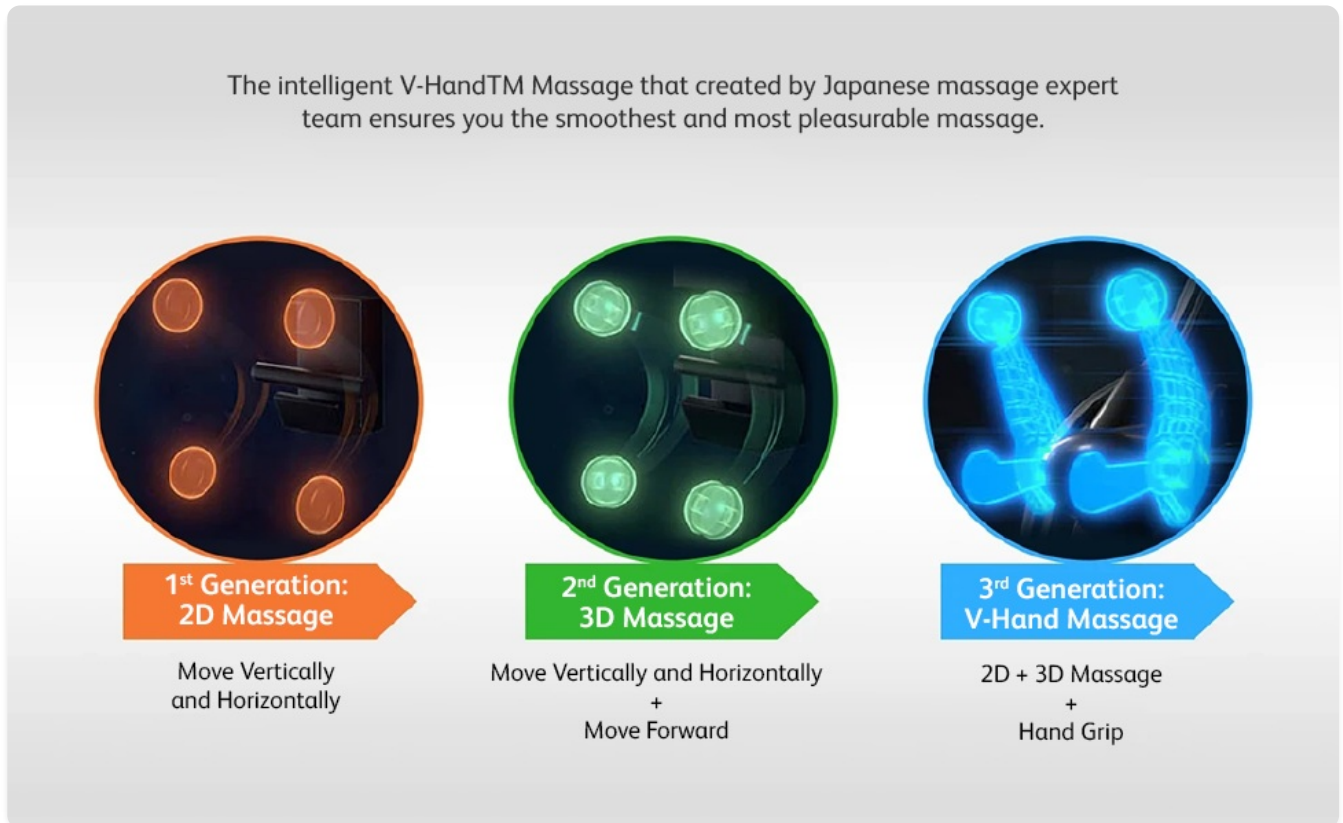

OPERATING THE uDELUXE MAX

The Osim uDeluxe Max offers a variety of features and massage programs designed for ultimate relaxation and therapeutic benefits.

V-Hand™ Massage Technology

The intelligent V-Hand™ Massage, developed by Japanese massage experts, emulates the agile hand-grip of a professional masseuse. This technology provides a human-like massage experience, effectively extracting deep-seated knots, especially in the neck and shoulders, to relieve tension from daily work or digital device use.

Figure 2: Illustration of V-Hand™ Massage Technology. This image demonstrates how the V-Hand™ mechanism mimics a human hand's grip to target and relieve muscle knots in the neck and shoulders.

Zero Gravity Recline

Experience profound relaxation with the Zero Gravity recline function, allowing the chair to recline up to 155°. This position helps to relieve tension from your spine and muscles, promoting a revitalized feeling.

Soothing warmth intensity on the back

Loosen stiff muscles & promotes circulation.

Figure 3: Zero Gravity Recline. A man is shown comfortably reclined in the massage chair, illustrating the 155-degree zero-gravity position that helps alleviate spinal and muscle tension.