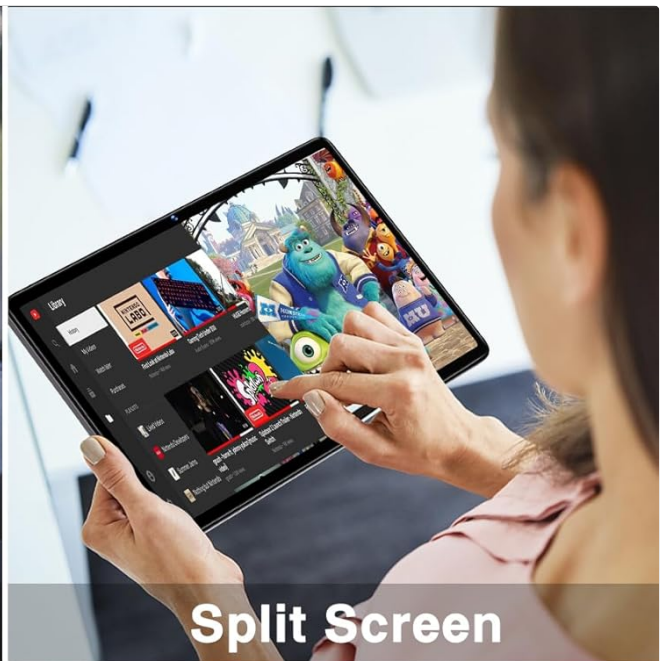

MAINTENANCE

To ensure the longevity and optimal performance of your DMOAO Android Tablet, follow these maintenance guidelines:

- **Screen Care:** Use a soft, lint-free cloth to clean the screen. Avoid abrasive materials or harsh chemicals. The incell screen is durable, but proper care prevents scratches.
- **Battery Health:** Avoid extreme temperatures. Do not let the battery completely drain frequently. For long-term storage, charge the battery to about 50%.
- **Software Updates:** Regularly check for and install system updates to ensure your tablet has the latest features, security patches, and performance improvements.
- **Storage Management:** Periodically clear unnecessary files and uninstall unused apps to free up storage space and maintain performance.
- **Physical Protection:** Always use the provided case to protect the tablet from drops and impacts.