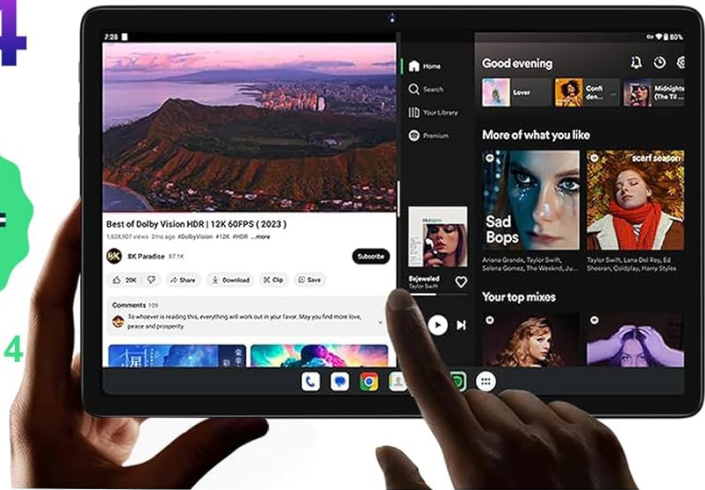

Android 14

User Preference

Android 14

Made for you

Privacy & Security

Manage permissions

Taskbar

Convenient multitasking

Parental Control

Control screen time

Android 14

Slim, Straight Edges Delicate Touch

448g

Lightweight

Metal Body

Delicate Sandblasting