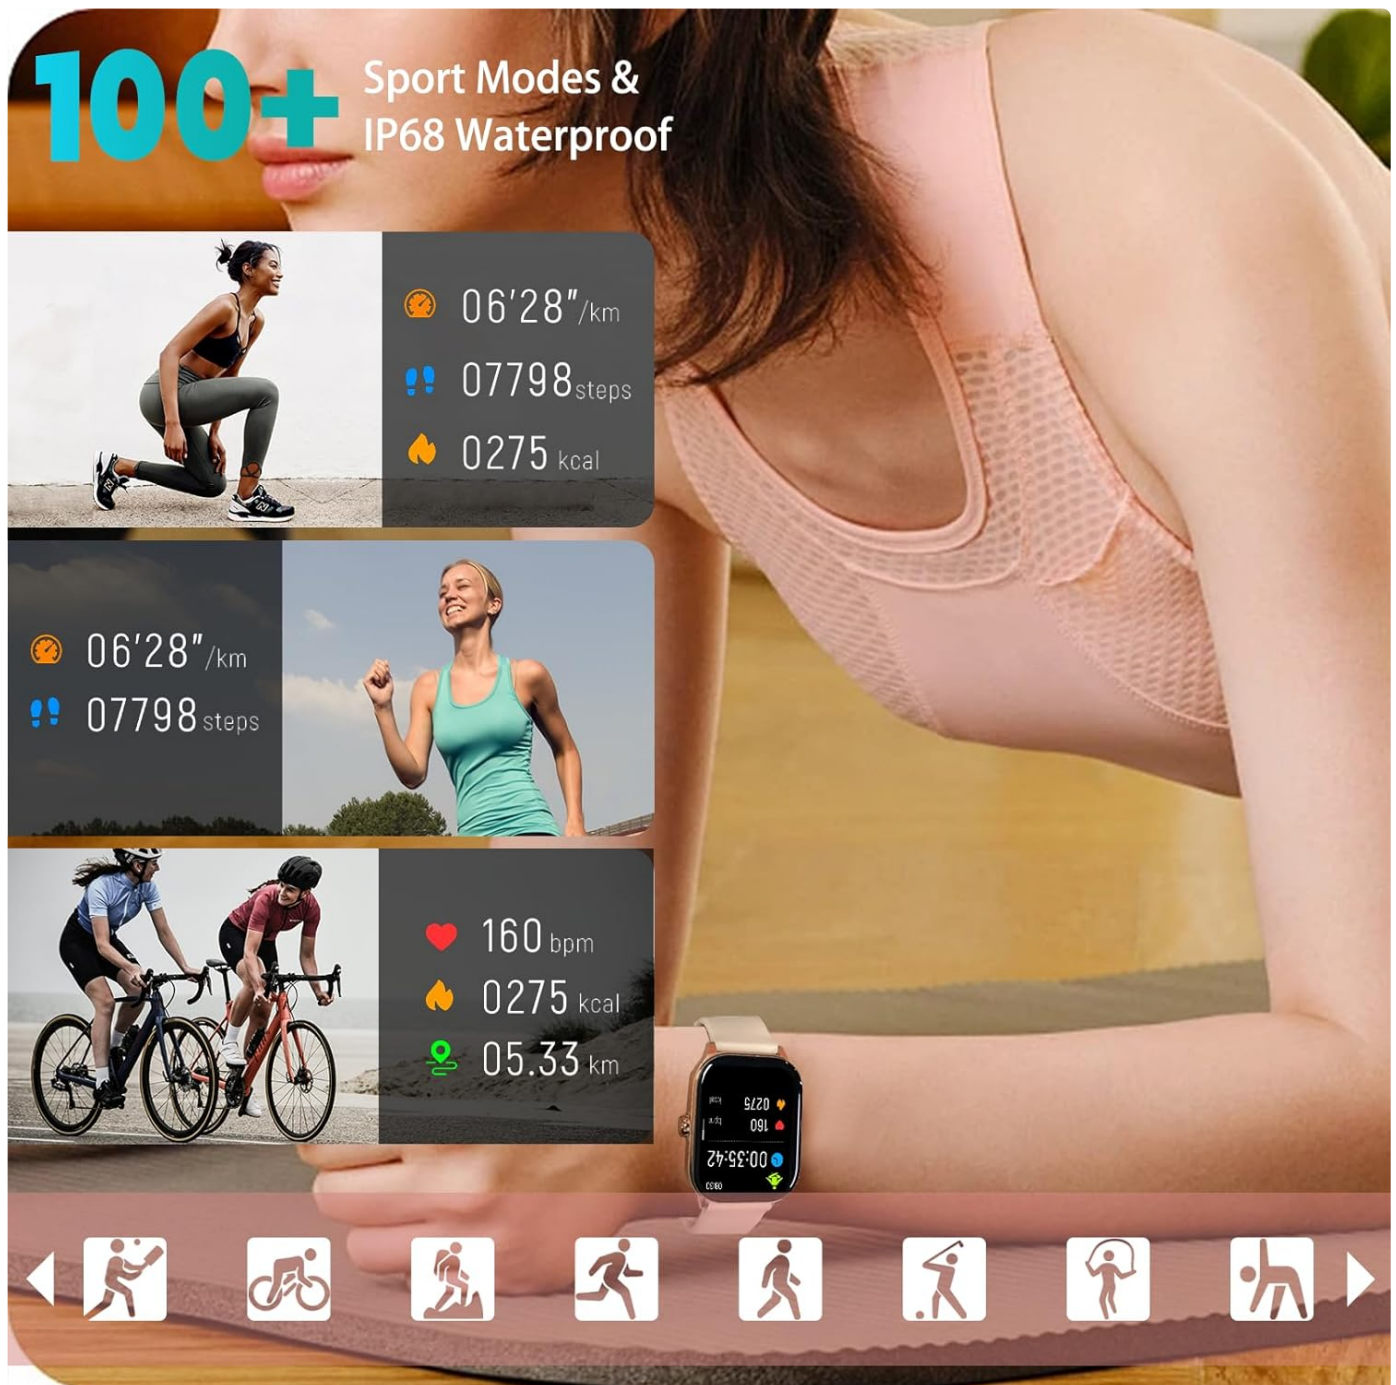

Image: The Odsslgw P68 Smart Watch displaying various health metrics such as heart rate, SpO2, stress, and sleep data, providing a comprehensive overview of the user's health.

## 6. SPORTS MODES & ACTIVITY TRACKING

The smart watch supports over 100 sports modes to accurately track your workouts and daily activity.

- **Multi-Sport Modes:** Select from activities like running, cycling, walking, yoga, football, and more to get specific data.
- **Activity Data:** Tracks steps, calories burned, distance, and provides insights to optimize performance.

Image: The Odsslgw P68 Smart Watch showing its multi-sport mode interface, displaying tracked data like steps, calories, and distance during physical activities.

Your browser does not support the video tag.

Video: A demonstration of the Odsslgw P68 Smart Watch's sports tracking features, showing how to select a workout mode and view real-time activity data.