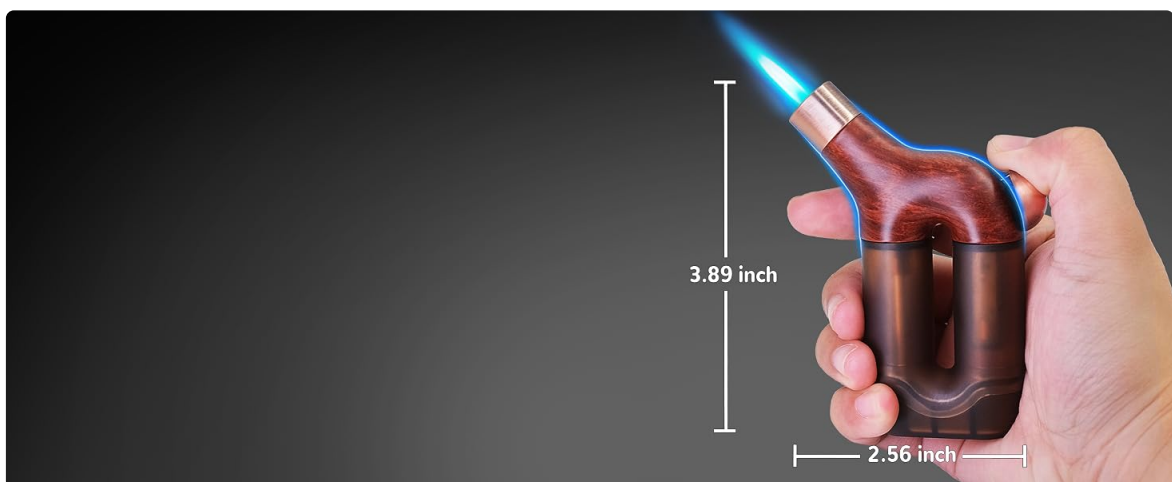

Image: The ergonomic shape and thickened ABS rubber body of the Laffizz lighter, designed for comfortable handling.