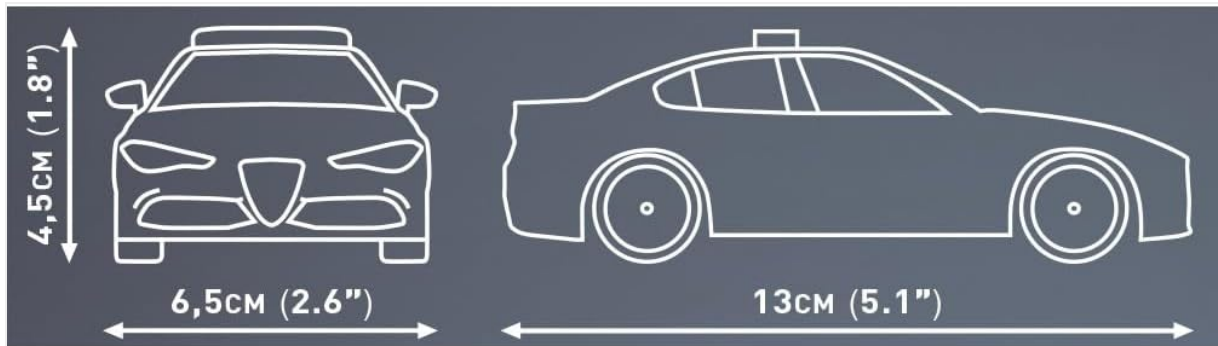

3. PRODUCT OVERVIEW

The COBI Alfa Romeo Giulia Quadrifoglio Polizia Vehicle Model 24606 is a high-quality construction block set designed for detailed model building. Key features include:

- 93 high-quality elements for a precise build.
- Assembled 1:35 scale model dimensions: 13cm (5.12") L x 6.5cm (2.56") W x 4.5cm (1.77") H.
- Manufactured in the EU by a company with over 35 years of tradition, ensuring quality.
- Clear and intuitive instructions based on illustrations and step-by-step directions.
- Fully compatible with other brands of construction blocks, allowing for creative expansion.

Figure 3.1: Front view of the COBI Alfa Romeo Giulia Quadrifoglio Polizia Vehicle Model 24606 packaging. This image displays the assembled model on the box, highlighting its design and scale.

Figure 3.2: Diagram illustrating the assembled dimensions of the COBI Alfa Romeo Giulia Quadrifoglio Polizia Vehicle model, showing length, width, and height.