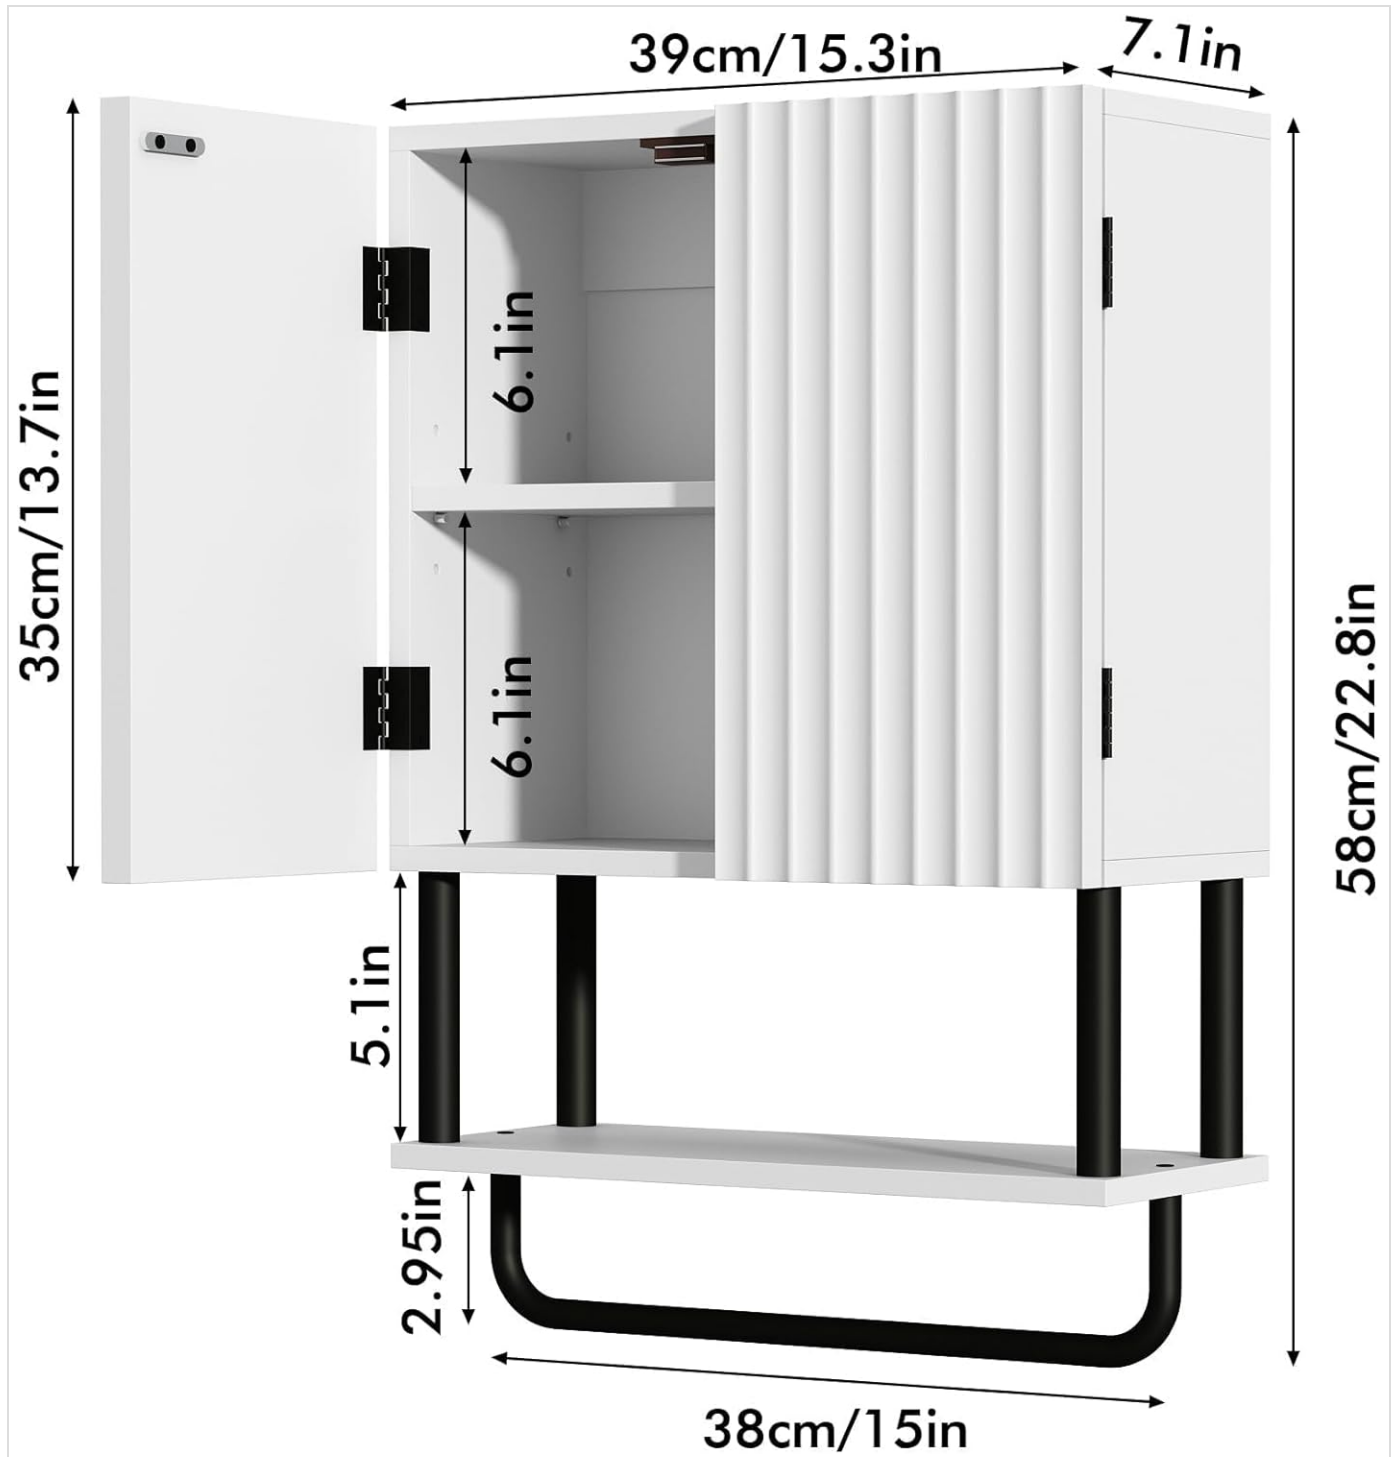

SETUP AND ASSEMBLY

The RUSTOWN Fluted Bathroom Wall Cabinet is designed for straightforward assembly and wall mounting. All necessary hardware and detailed instructions are included in the package.

Package Contents:

Figure 1: Product Dimensions. The cabinet measures 19.3 inches wide, 7.1 inches deep, and 26 inches high. The interior shelves are 6.1 inches apart, and the space below the cabinet to the towel bar is 5.1 inches, with the towel bar itself being 2.95 inches deep.

Adjustable Shelves

Recessed Slot Design, Racks with 3 Heights for Selection, More Flexible Storage.

Figure 2: Adjustable Shelves and Removeable Towel Bar. The diagram shows the interior of the cabinet with two shelves, indicating that the top shelf is adjustable to three different heights. The towel bar below the cabinet is shown as removable with a rotating installation mechanism.

OPERATION AND FEATURES

Your RUSTOWN Fluted Bathroom Wall Cabinet offers versatile storage solutions for various rooms.

Storage Organization:

- **Adjustable Shelf:** The interior shelf can be adjusted to three different heights to accommodate items of varying sizes. This allows for customized storage of toiletries, towels, or other household items.
- **Closed Top Compartment:** The two-door top section provides concealed storage, keeping items neatly out of sight. The doors feature magnetic closures for secure and easy closing.
- **Open Bottom Shelf:** The open shelf below the main cabinet is ideal for frequently used items or decorative displays.
- **Removable Towel Bar:** The integrated towel bar can be used to hang hand towels or other small items. It can be easily removed if not required.