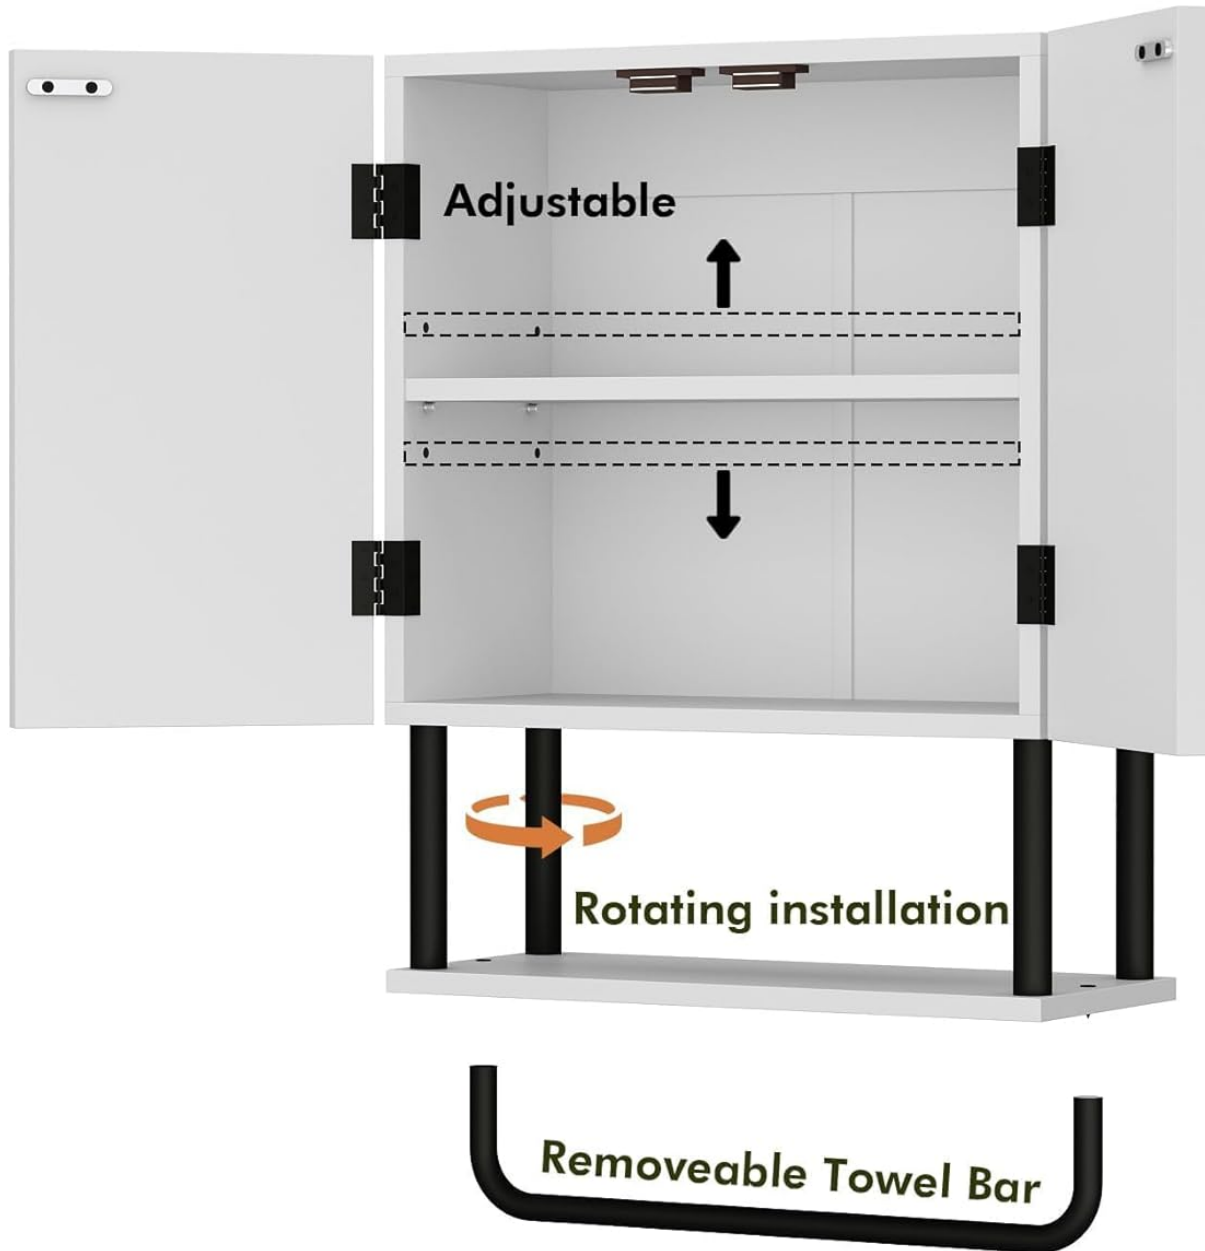

SETUP AND ASSEMBLY

The RUSTOWN Fluted Bathroom Wall Cabinet is designed for straightforward assembly and wall mounting. All necessary hardware and detailed instructions are included in the package.

Package Contents:

Figure 1: Product Dimensions. The cabinet measures 19.3 inches wide, 7.1 inches deep, and 26 inches high. The interior shelves are 6.1 inches apart, and the space below the cabinet to the towel bar is 5.1 inches, with the towel bar itself being 2.95 inches deep.

Adjustable Shelves

Recessed Slot Design, Racks with 3 Heights for Selection, More Flexible Storage.

Figure 2: Adjustable Shelves and Removeable Towel Bar. The diagram shows the interior of the cabinet with two shelves, indicating that the top shelf is adjustable to three different heights. The towel bar below the cabinet is shown as removable with a rotating installation mechanism.

OPERATION AND FEATURES

Your RUSTOWN Fluted Bathroom Wall Cabinet offers versatile storage solutions for various rooms.

Storage Organization:

- **Adjustable Shelf:** The interior shelf can be adjusted to three different heights to accommodate items of varying sizes. This allows for customized storage of toiletries, towels, or other household items.
- **Closed Top Compartment:** The two-door top section provides concealed storage, keeping items neatly out of sight. The doors feature magnetic closures for secure and easy closing.
- **Open Bottom Shelf:** The open shelf below the main cabinet is ideal for frequently used items or decorative displays.
- **Removable Towel Bar:** The integrated towel bar can be used to hang hand towels or other small items. It can be easily removed if not required.