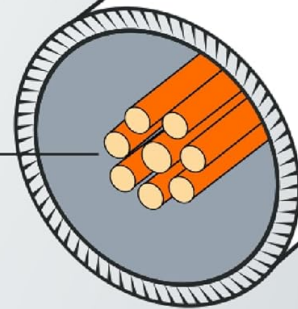

## A Leading Value Cable

Less  
Copper

Slower  
Charging

Image: Diagram illustrating the internal construction of the Ventev cable, showing increased copper content for faster charging compared to standard cables.

## 4. SETUP AND INSTALLATION

1. **Unfold Prongs:** Gently pull out the foldable prongs from the charger body until they lock into place.
2. **Plug into Outlet:** Insert the charger into a standard wall power outlet (Type A - 2 pin, North American).
3. **Connect Cable:** Plug one end of the Ventev USB-C to USB-C cable into the USB-C port on the wall charger.
4. **Connect Device:** Plug the other end of the USB-C cable into the charging port of your compatible device.