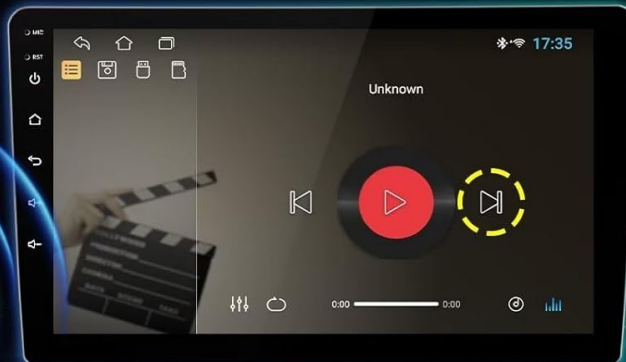

# Steering Wheel Control

Take control of the music or use hands-free calling function for safety to and concentrate on the road ahead. This head unit's steering wheel control (SWC) works with a digital SWC.

Image 4.3: WiFi connectivity and online application access.