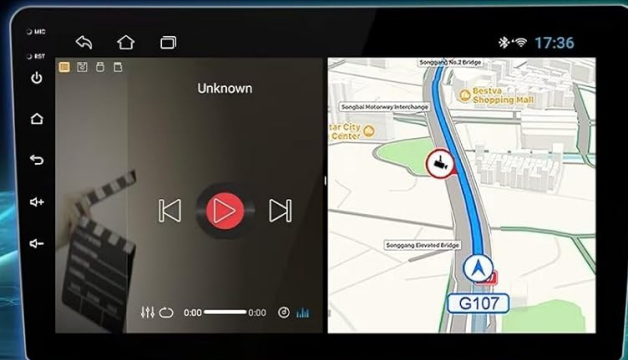

## Support WIFI

Built-in Wifi module allows you to watch online videos, listen to music, play games, and navigate online when connected to wifi.

Image 4.2: GPS navigation display on the head unit.

### 4.3 WiFi Connectivity

Utilize the built-in WiFi receiver to connect to a WiFi network or a mobile hotspot. This enables access to online content, app downloads, and internet browsing directly from the head unit.

# Steering Wheel Control

Take control of the music or use hands-free calling function for safety to and concentrate on the road ahead. This head unit's steering wheel control (SWC) works with a digital SWC.