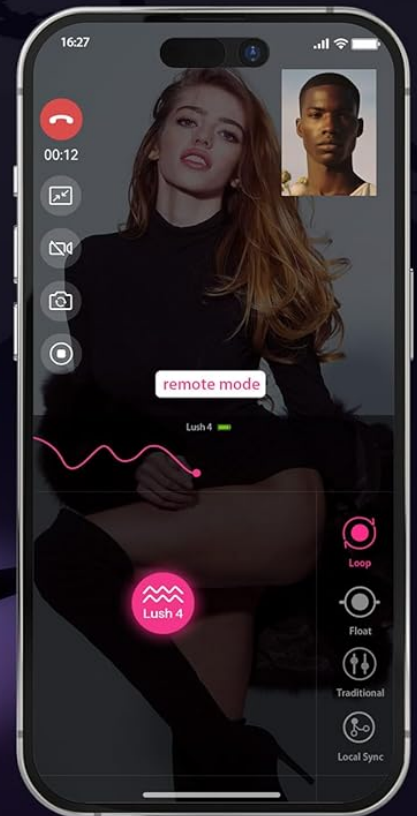

Lovense Remote App

Remote control, custom patterns, sound control, music syncing... explore more!

New York

Berlin

Remote

My Patterns

Control Link

Sound

Music