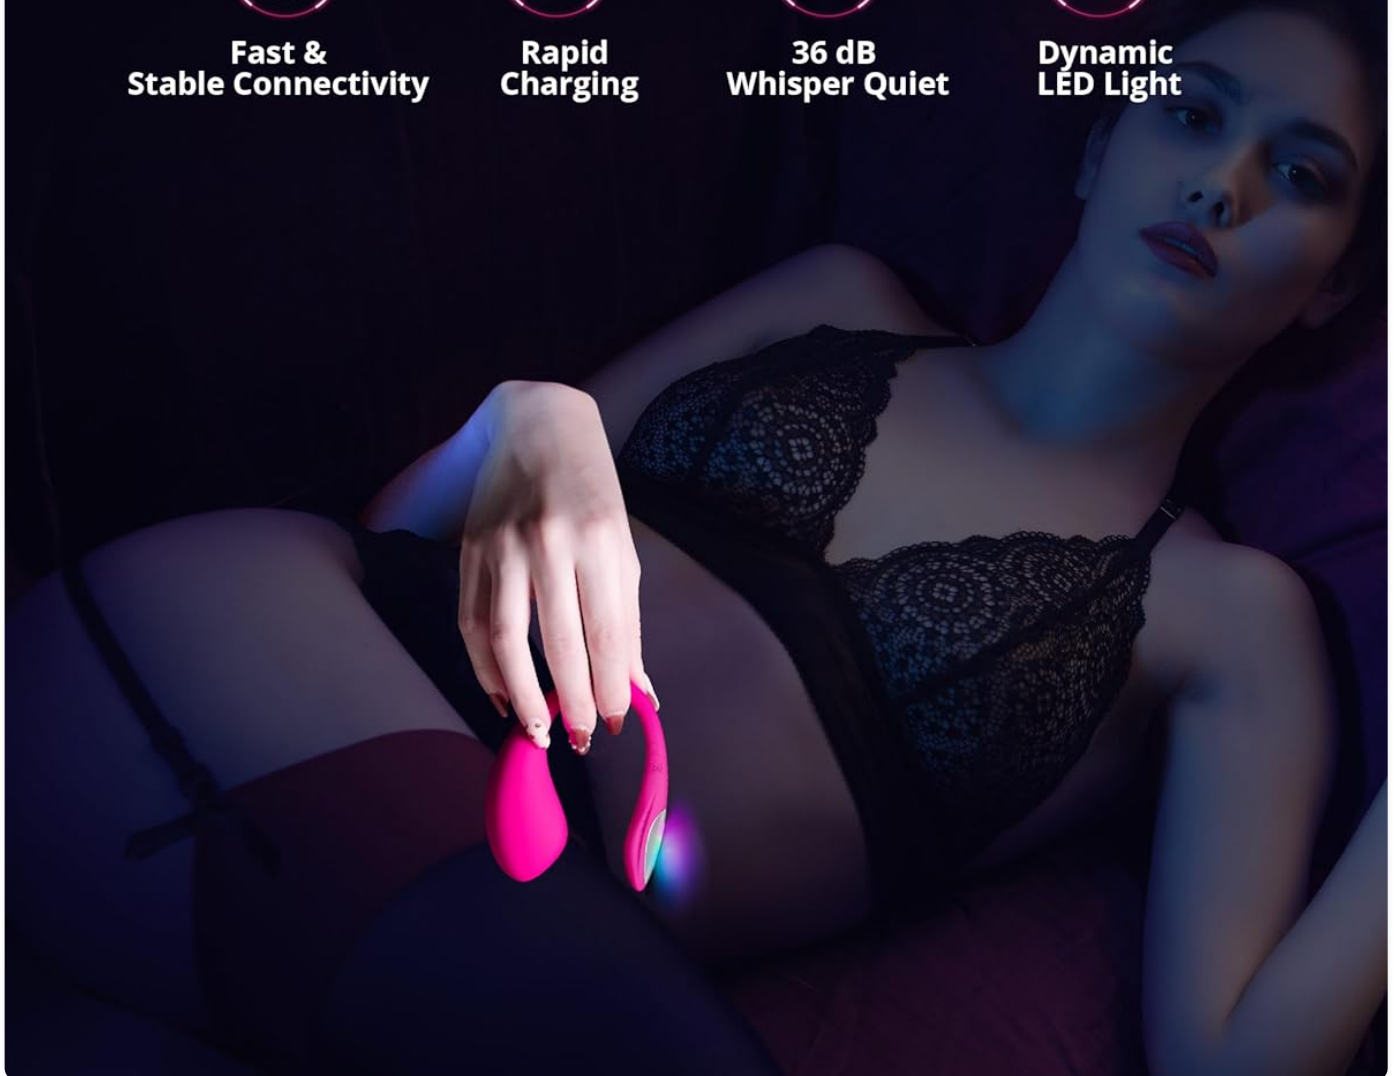

LOVENSE Lush 4

Remote-controlled G-spot vibrator

**App
Remote Control**

**10000+
Modes**

**Intense
Vibrations**

**IPX7
Waterproof**

**Fast &
Stable Connectivity**

**Rapid
Charging**

**36 dB
Whisper Quiet**

**Dynamic
LED Light**

Figure 1: Key features of the LOVENSE Lush 4.

WHAT'S INCLUDED

Your LOVENSE Lush 4 package includes the following items:

- LOVENSE Lush 4 Device
- USB Charging Cable