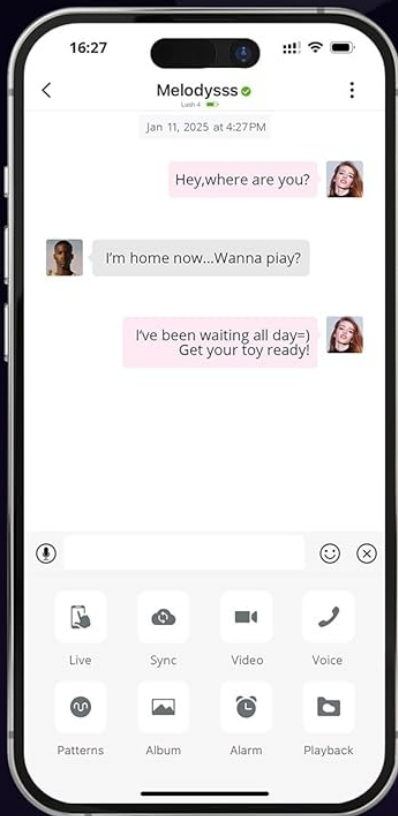

Upgraded LED Light & Bluetooth

Customize your tail lights, pair in seconds

Figure 5: Bluetooth connection and LED light customization.

OPERATING INSTRUCTIONS

Basic Operation

- **Power On/Off:** Press and hold the power button on the device until the LED light illuminates/extinguishes.
- **Manual Control:** The Lush 4 can be operated manually by pressing the power button to cycle through vibration modes.

Using the Lovense Remote App

The app offers extensive control and features:

- **Remote Control:** Adjust vibration intensity and patterns directly from the app.
- **My Patterns:** Create and save custom vibration patterns.
- **Control Link:** Share a link with a partner to allow them to control your device remotely, enabling long-distance play.
- **Music Sync:** Sync vibrations to the rhythm of your favorite music.
- **LED Light Customization:** Change the color and intensity of the LED tail light within the app.

Lovense Remote App

Remote control, custom patterns, sound control, music syncing... explore more!

 New York

 Berlin

Remote

My Patterns

Control Link

Sound

Music

Figure 6: Lovense Remote App features for versatile control.

Figure 7: App control for the Lush 4.

Usage Scenarios

The Lush 4 is designed for various types of play:

- **Solo Play:** Enjoy personalized pleasure with full app control.
- **Couple Play:** Integrate the device into shared experiences.
- **Long-Distance Play:** Connect with a partner across distances using the Control Link feature.
- **Wearable Use:** The ergonomic design allows for discreet, hands-free use.