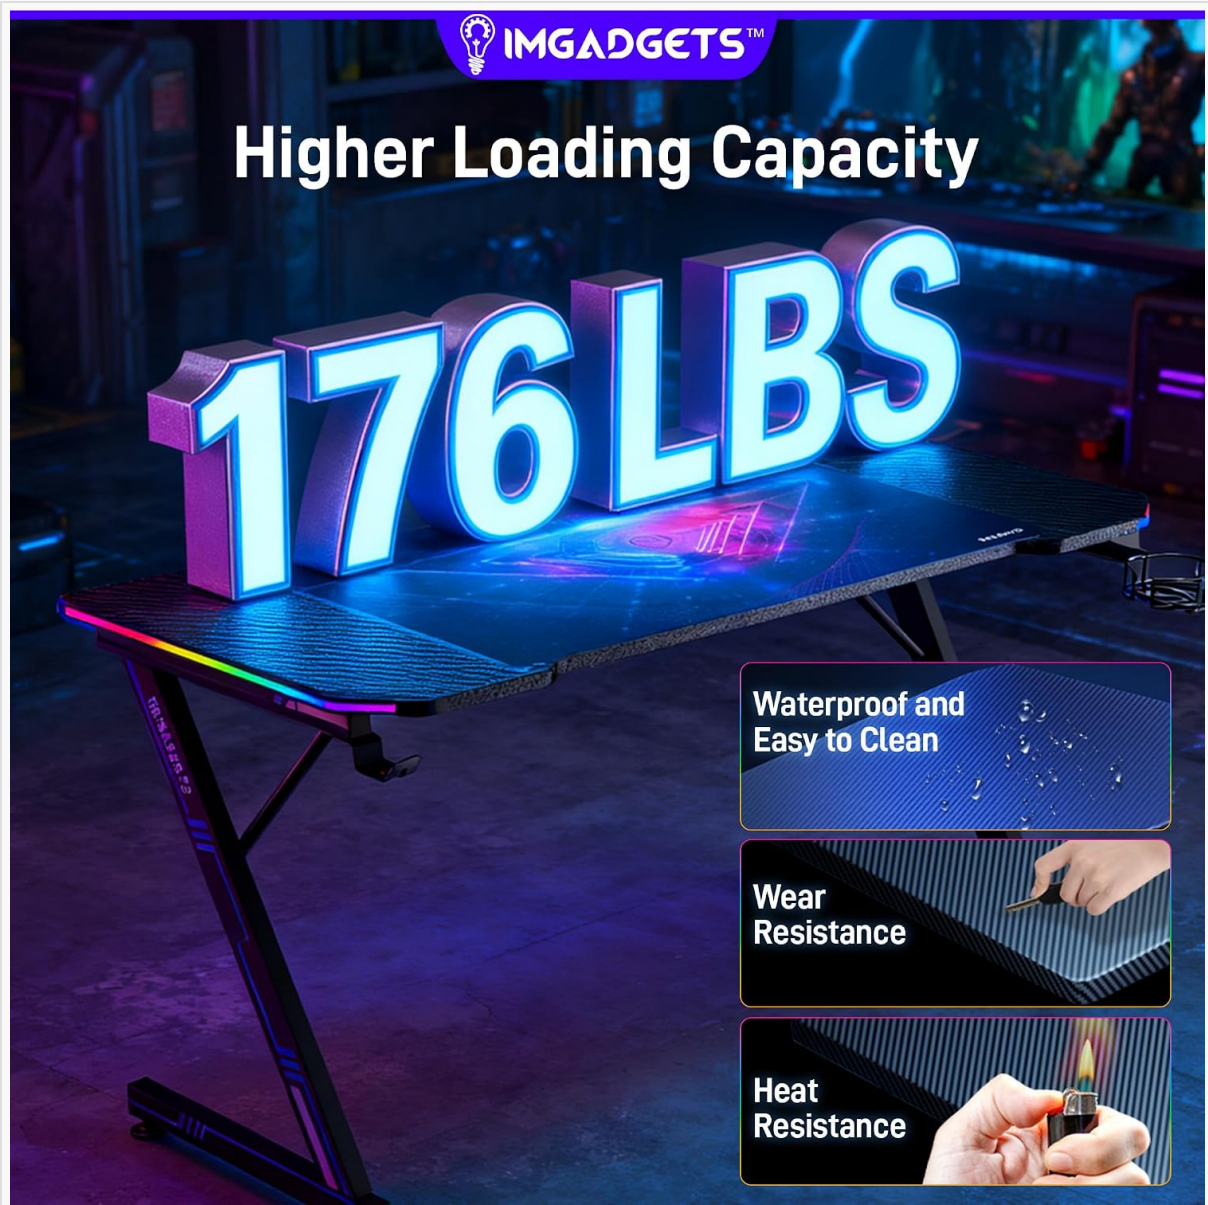

Retighten if necessary to maintain desk stability.

Image: Visual representation of the desk's waterproof, wear-resistant, and heat-resistant carbon fiber surface.

5. TROUBLESHOOTING

If you encounter any issues with your IMGadgets Gaming Desk, please refer to the following common troubleshooting tips: