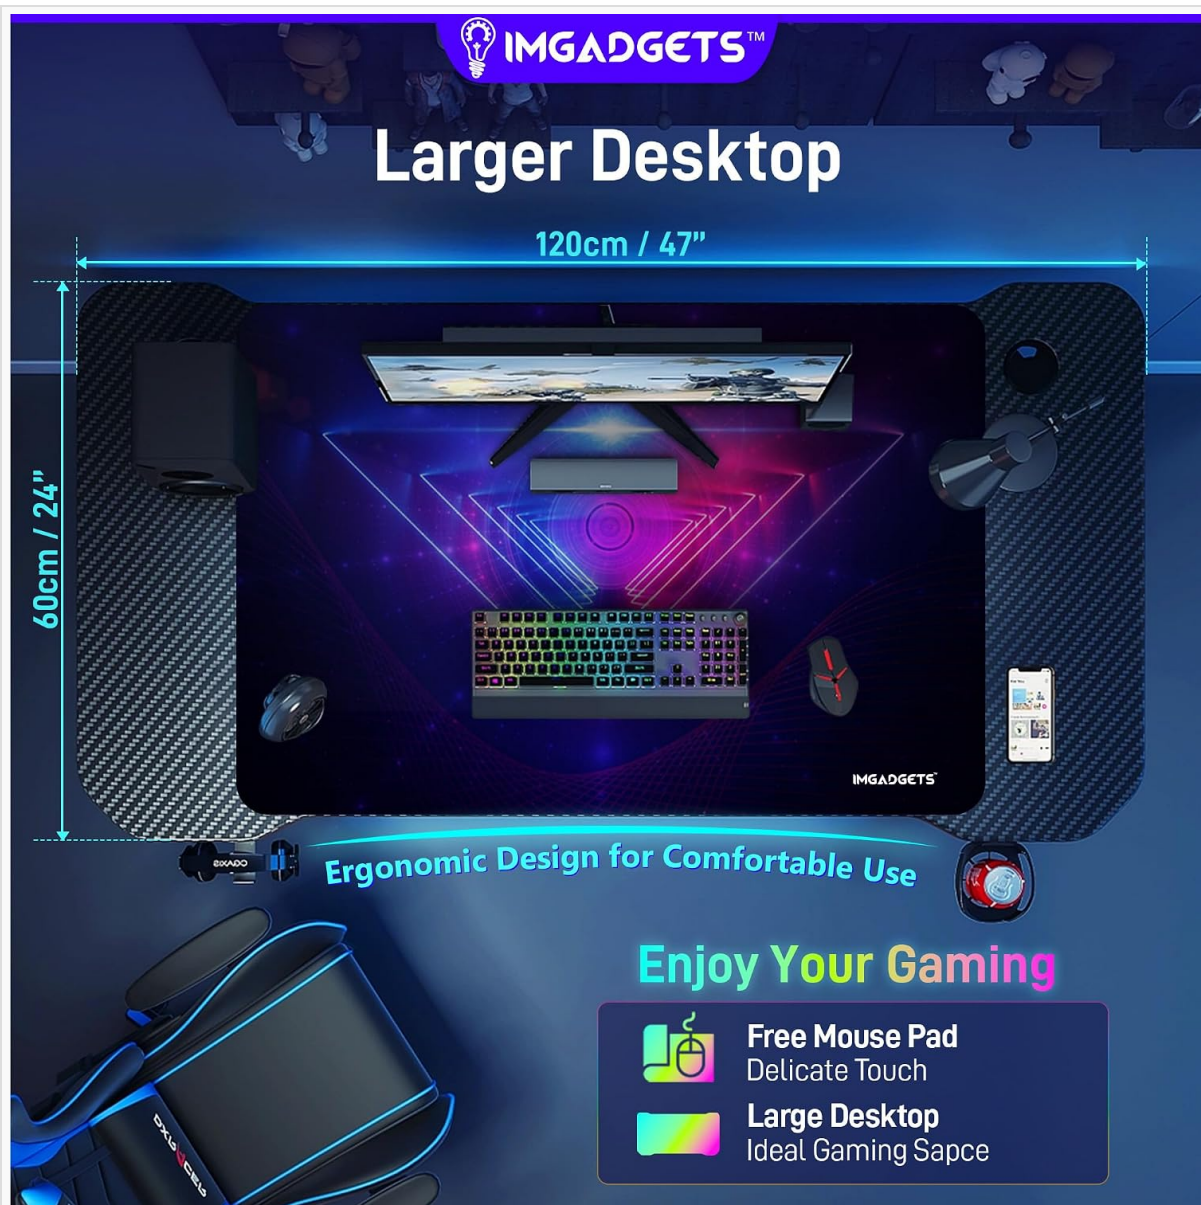

IMGadgets Gaming Desk LED

IMGadgets Gaming Desk with LED - User Manual

Model: Gaming Desk LED

1. SAFETY INFORMATION

Please read and understand all safety instructions before assembling and using the IMGadgets Gaming Desk with LED.

RGB LED Lighting Control:

The desk features 4-zone RGB LED lighting. Control the lighting effects using the included remote control or a universal PIN connector (if applicable).

- **Power On/Off:** Use the power button on the remote to turn the lights on or off.
- **Mode Selection:** Cycle through 21 dynamic modes and 20 static colors.
- **Brightness Adjustment:** Adjust the light intensity using the brightness controls (8 grades available).
- **Speed Adjustment:** For dynamic modes, adjust the speed of the effects (8 grades available).

Image: Close-up of the desk's RGB LED lighting in action, with the remote control for adjustment.

Using Integrated Accessories:

- **Cup Holder:** Use the metal cup holder to keep beverages secure and prevent spills on the desktop. It features 270° rotation for convenience.
- **Headphone Hook:** Hang your gaming headset on the metal hook, which also offers 270° rotation, keeping your desk tidy.
- **Cable Management:** Utilize the double-sided cable grommets to route and organize your cables, maintaining a clean and organized setup.
- **Extra-Large Mouse Pad:** The included mouse pad provides a smooth and consistent surface for precise mouse movements.

Image: Detailed view of the integrated cup holder, headphone hook, and cable management features.

Official Product Videos:

Your browser does not support the video tag.

Video: Overview of the Gaming Desk with LED Lights, demonstrating its features and aesthetic appeal.