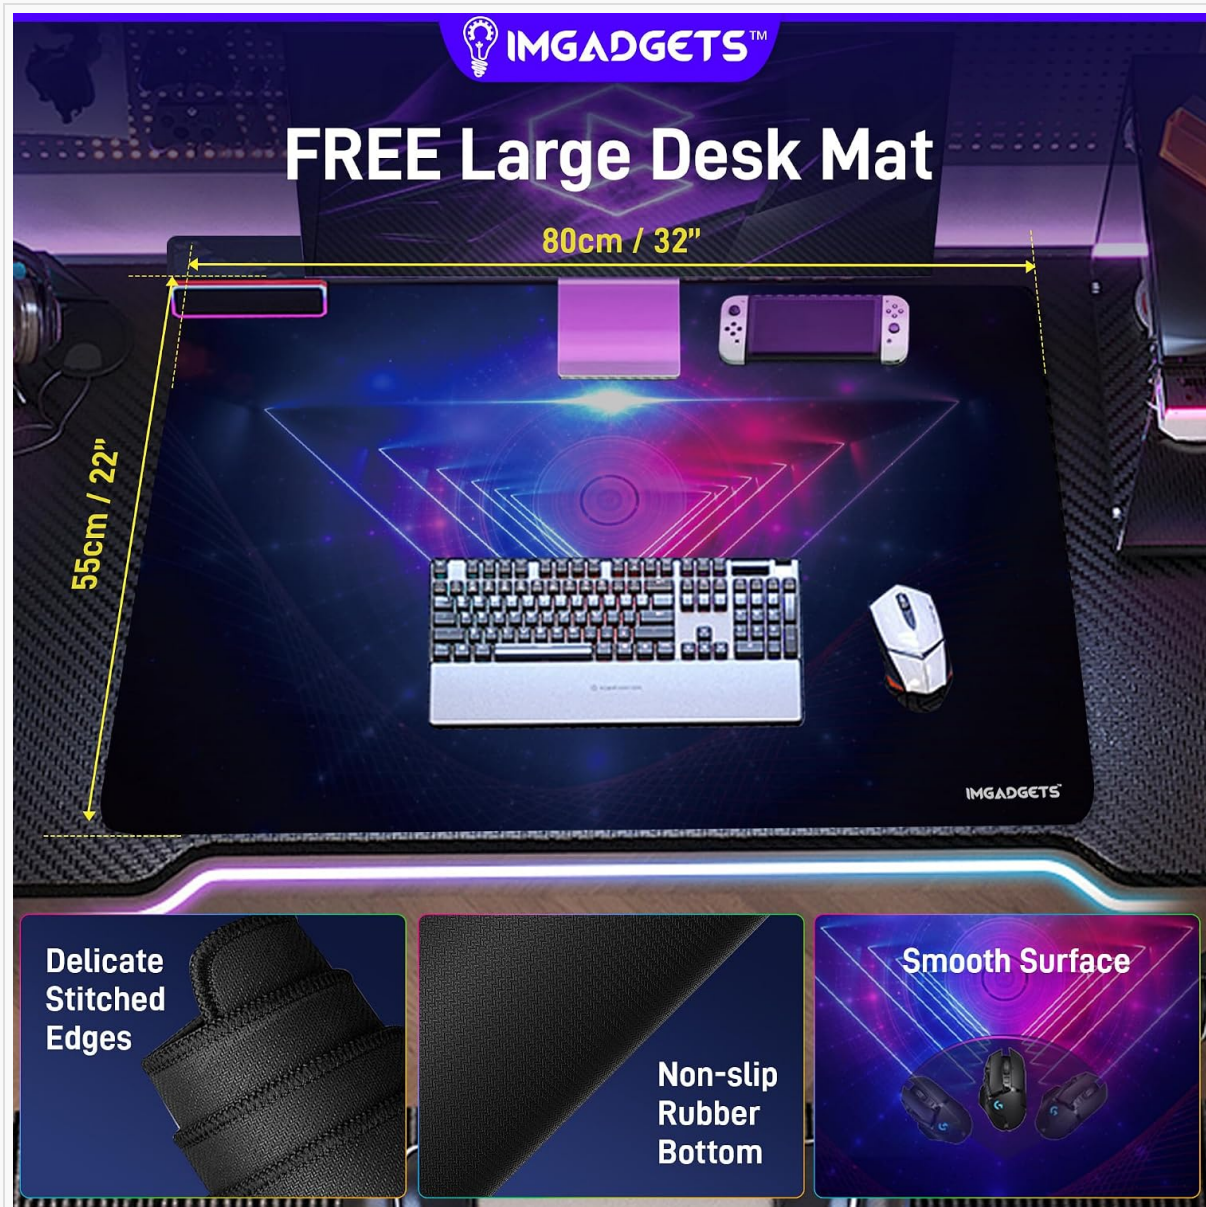

For detailed visual instructions, please refer to the assembly guide included in your product packaging.

Image: Fully assembled IMGadgets Gaming Desk, showcasing its design and features.

3. OPERATING INSTRUCTIONS

RGB LED Lighting Control:

The desk features 4-zone RGB LED lighting. Control the lighting effects using the included remote control or a universal PIN connector (if applicable).

- **Power On/Off:** Use the power button on the remote to turn the lights on or off.
- **Mode Selection:** Cycle through 21 dynamic modes and 20 static colors.
- **Brightness Adjustment:** Adjust the light intensity using the brightness controls (8 grades available).
- **Speed Adjustment:** For dynamic modes, adjust the speed of the effects (8 grades available).

Image: Close-up of the desk's RGB LED lighting in action, with the remote control for adjustment.

Using Integrated Accessories:

- **Cup Holder:** Use the metal cup holder to keep beverages secure and prevent spills on the desktop. It features 270° rotation for convenience.
- **Headphone Hook:** Hang your gaming headset on the metal hook, which also offers 270° rotation, keeping your desk tidy.
- **Cable Management:** Utilize the double-sided cable grommets to route and organize your cables, maintaining a clean and organized setup.
- **Extra-Large Mouse Pad:** The included mouse pad provides a smooth and consistent surface for precise mouse movements.

Image: Detailed view of the integrated cup holder, headphone hook, and cable management features.

Official Product Videos:

Your browser does not support the video tag.

Video: Overview of the Gaming Desk with LED Lights, demonstrating its features and aesthetic appeal.