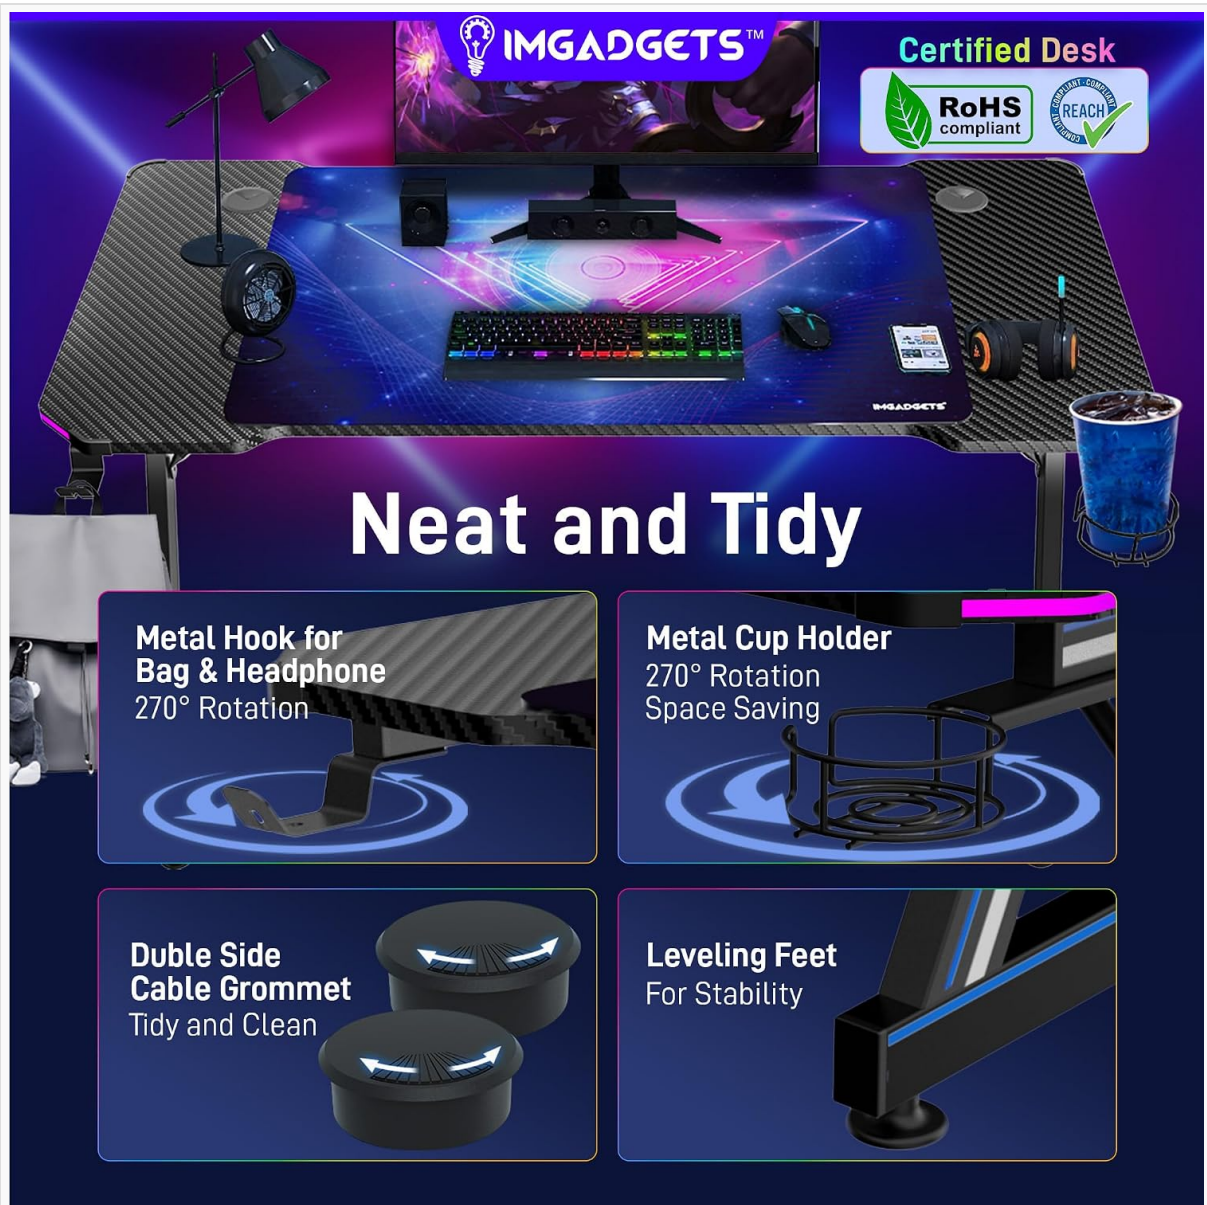

RGB LED Lighting Control:

The desk features 4-zone RGB LED lighting. Control the lighting effects using the included remote control or a universal PIN connector (if applicable).

- **Power On/Off:** Use the power button on the remote to turn the lights on or off.
- **Mode Selection:** Cycle through 21 dynamic modes and 20 static colors.
- **Brightness Adjustment:** Adjust the light intensity using the brightness controls (8 grades available).
- **Speed Adjustment:** For dynamic modes, adjust the speed of the effects (8 grades available).

Image: Close-up of the desk's RGB LED lighting in action, with the remote control for adjustment.

Using Integrated Accessories:

- **Cup Holder:** Use the metal cup holder to keep beverages secure and prevent spills on the desktop. It features 270° rotation for convenience.
- **Headphone Hook:** Hang your gaming headset on the metal hook, which also offers 270° rotation, keeping your desk tidy.
- **Cable Management:** Utilize the double-sided cable grommets to route and organize your cables, maintaining a clean and organized setup.
- **Extra-Large Mouse Pad:** The included mouse pad provides a smooth and consistent surface for precise mouse movements.

Image: Detailed view of the integrated cup holder, headphone hook, and cable management features.

Official Product Videos:

Your browser does not support the video tag.

Video: Overview of the Gaming Desk with LED Lights, demonstrating its features and aesthetic appeal.

Your browser does not support the video tag.

Video: Demonstration of the HLDIRECT 47 Inch Gaming Desk, highlighting its LED lights and power outlet features.

4. MAINTENANCE

To ensure the longevity and appearance of your IMGadgets Gaming Desk, follow these simple maintenance guidelines: