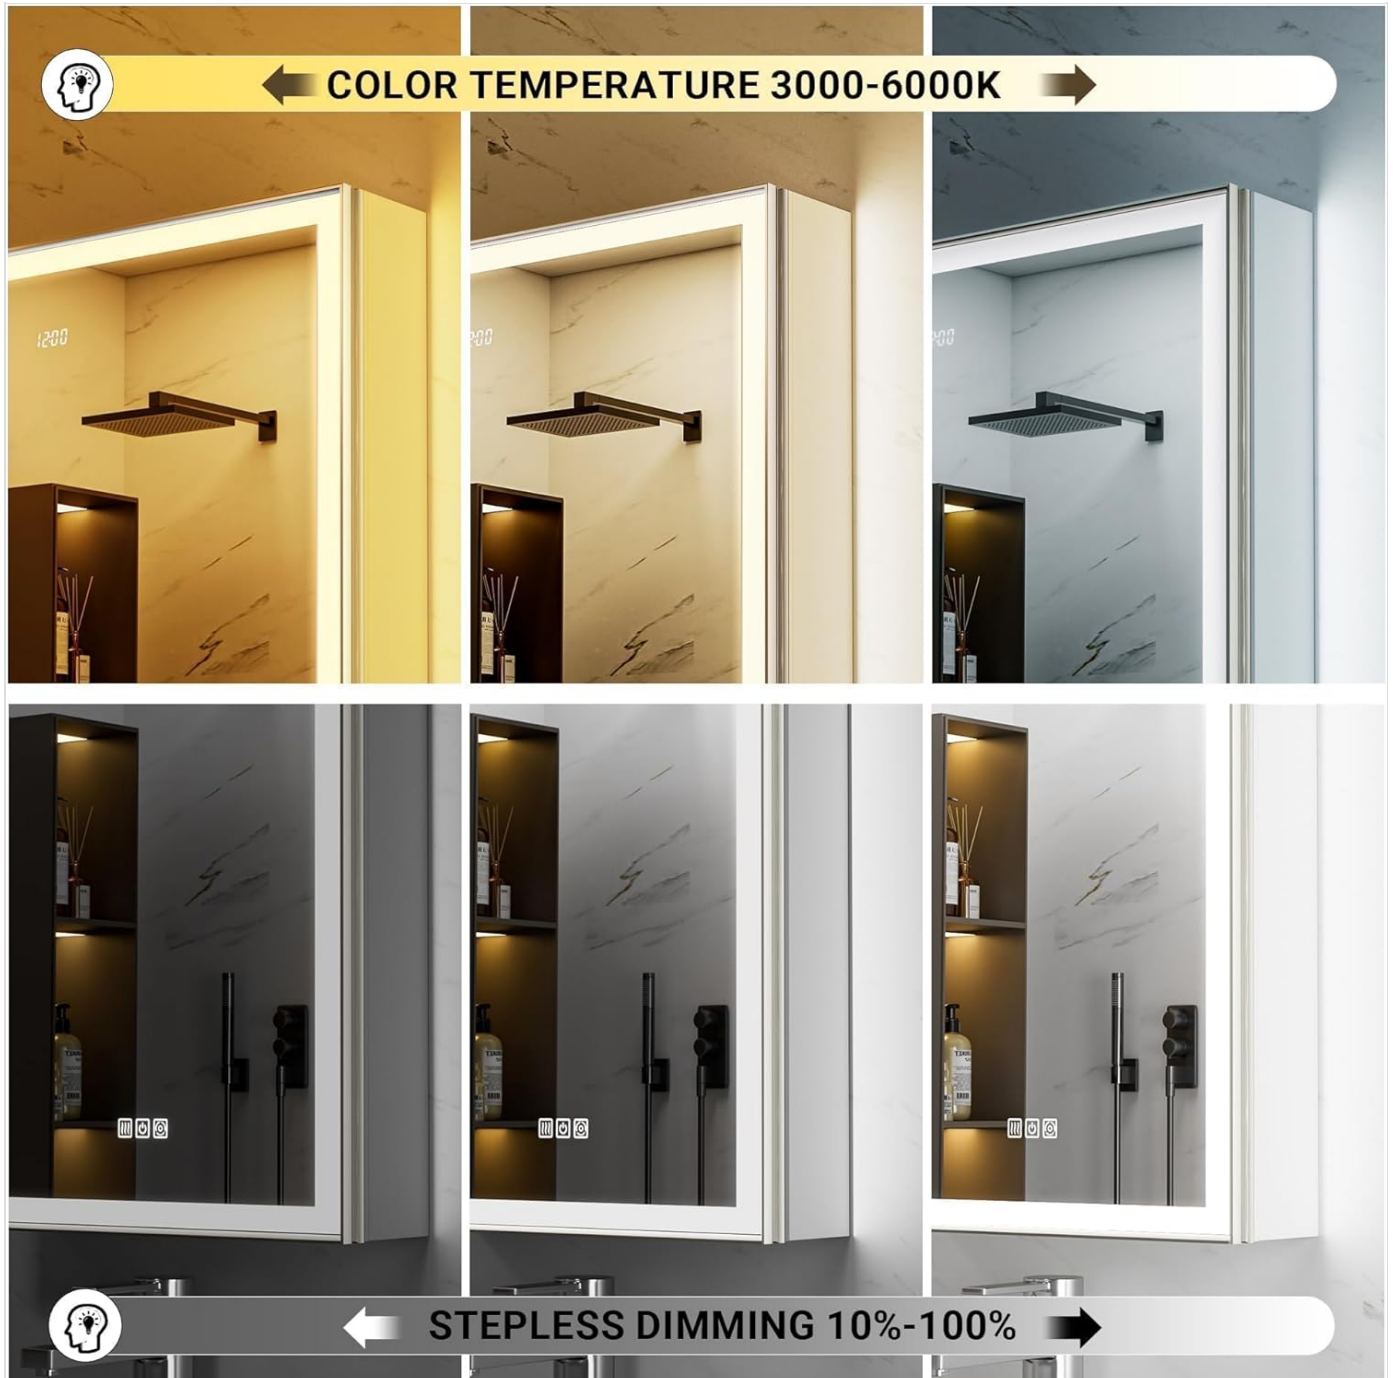

Your QueenFun medicine cabinet features intuitive touch controls integrated into the mirror surface.

Touch Control Functions:

- **Power Button (On/Off & Dimming):**
 - Press once to turn the LED light on or off.
 - Press and hold to adjust brightness (10-100% stepless dimming).
- **Color Temperature Adjustment:**
 - Press to cycle through color temperatures (3000K-6000K).
 - The cabinet remembers your last setting.
- **Defogger Function:**
 - Touch the defogger icon to activate the anti-fog feature.
 - The defogger will automatically shut off after 1 hour to save energy.

- **Time Display Setting:**

- The mirror displays time (12/24hr format).
- Long press the power button for 5 seconds to enter time setting mode. Use the color temperature and defogger buttons to adjust hours and minutes.

- **Motion-Sensor Interior Light:** The interior light automatically illuminates when the cabinet door is opened, aiding in item location.

- **USB Ports & Outlet:** Utilize the two USB ports and top-mounted waterproof outlet for charging small devices or powering low-wattage appliances.

Figure 3: Visual representation of adjustable color temperature (3000K-6000K) and stepless dimming (10-100%) via touch controls.

Figure 4: Demonstration of the anti-fog function and the integrated time display on the mirror surface.