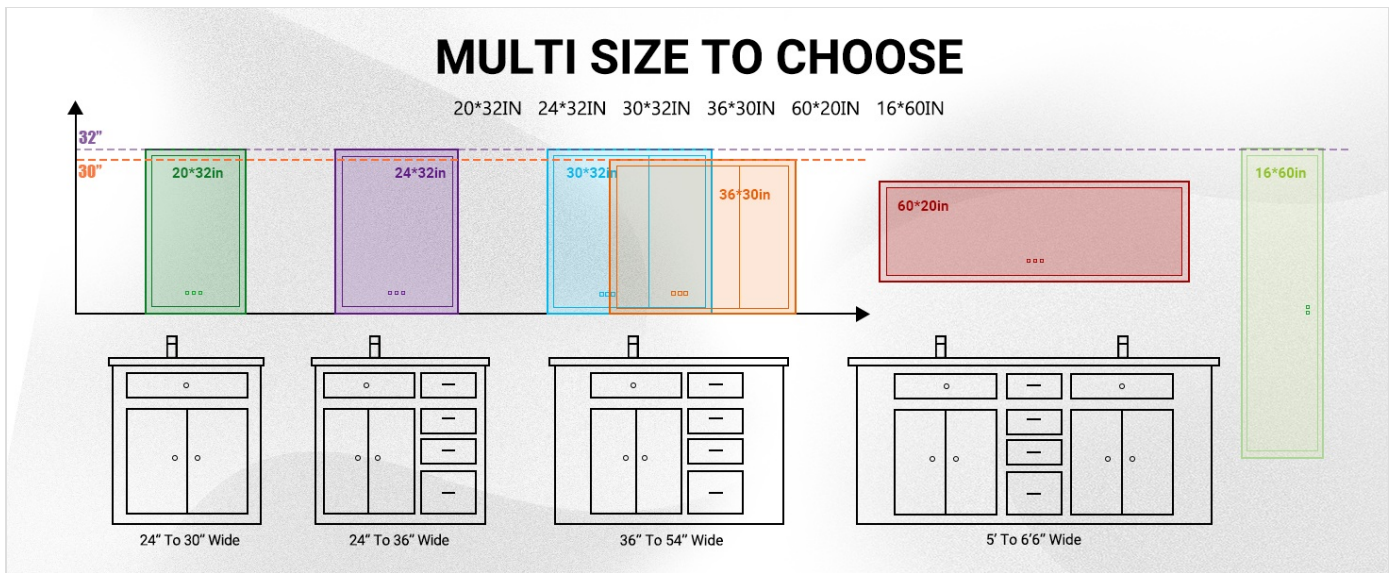

2. Wall Mounting (Surface or Recessed)

Use a level to mark the drill holes for the hanging bar. Install the hanging bar securely with screws. For additional reinforcement, install the 'support screw' at the bottom. Ensure the mirror cable is pulled through the designated hole to prevent interference with flush mounting.

Outer Overall Dimensions

20"x32"x5.67"

Figure 1: Outer Overall Dimensions and comparison of Wall-Mount with decorative side panels and Recessed installation by removing decorative panels.

Figure 2: Step-by-step diagram for installation, including drilling, attaching hanging bar, securing with support screw, and installing side mirrors.

- Install the adjustable tempered glass shelves to your desired heights.
- Remove any protective films from the mirror surfaces.

Installation Videos:

Your browser does not support the video tag.

Video 1: Wall Mount Method for QueenFun LED Mirror Medicine Cabinet. This video demonstrates the process of securely mounting the cabinet to the wall.

Specifications

- **Brand:** QueenFun
- **Model Number:** MCBL
- **Dimensions:** 20"W x 32"H x 5.67"D
- **Weight:** 36.9 Pounds
- **Color:** Brushed Nickel
- **Frame Material:** Aluminum
- **Number of Shelves:** 3 (Adjustable Tempered Glass)
- **Special Features:** Illuminated, Shatterproof, Built-In Charging Station (USB & Outlet), Built-in Defogger, Adjustable Shelf, Time Display, Motion-Sensor Inner Light.
- **Mounting Type:** Wall Mount (Surface or Recessed)
- **IP Rating:** IP44 (Waterproof)
- **Light Temperature:** 3000K-6000K (Stepless Adjustment)
- **Brightness:** 10-100% (Stepless Dimming)
- **Hinges:** DTC Soft-Close Hinges