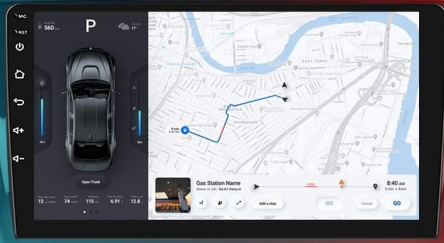

GPS Navigation

Satellite GPS can locate in real time without network. With wifi connected, you can use navigation in real time