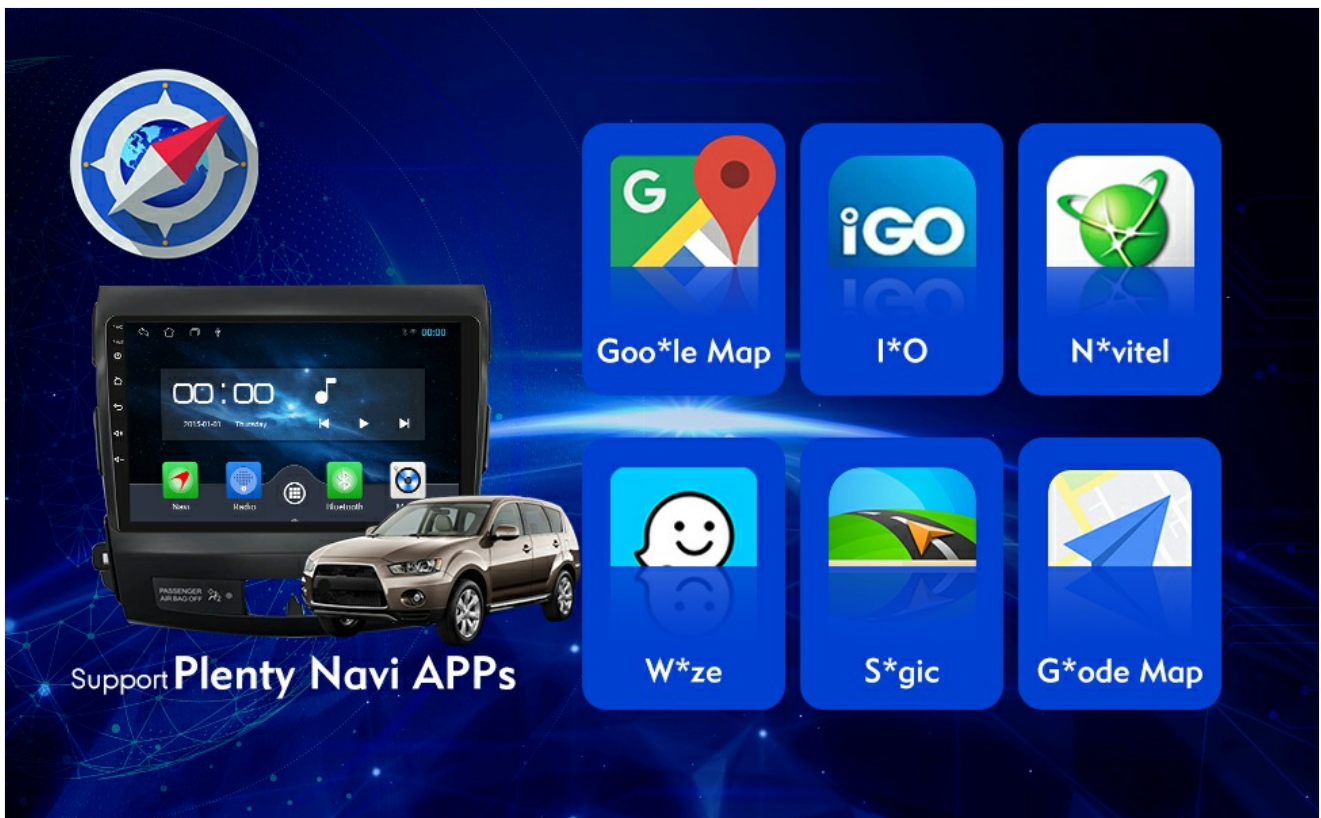

## INTRODUCTION

---

This manual provides detailed instructions for the installation, operation, and maintenance of your ZERTRAN Android Car Stereo. This head unit is designed to seamlessly integrate with your Mitsubishi Outlander (2006-2013) and offers advanced features such as CarPlay, Android Auto, GPS navigation, and multimedia playback.

Image: Comparison of original car radio units. The top image shows a standard unit for direct purchase. The bottom image shows units with the "Rockford Fosgate" logo, indicating the need for an additional Canbus decoder.

## KEY FEATURES

- **CarPlay/Android Auto:** Seamless integration with iOS and Android devices for navigation, music, calls, and voice assistant control. Enhances convenience and safety by minimizing driver distraction.
- **GPS Navigation:** Built-in satellite GPS for real-time location and navigation, even without an internet connection. Supports various navigation applications.
- **Car Reverser Camera Support:** Connect a rear-view camera to display video on the screen when reversing, aiding in safe parking and maneuvering.
- **WiFi Connectivity:** Browse the internet, access online navigation, stream videos, and download applications directly from the head unit.
- **Dual Screen Display:** Operate different functions simultaneously, such as navigation and video playback, or Wi-Fi browsing and music.
- **Steering Wheel Control (SWC):** Quickly switch functions and control media directly from your car's steering wheel for added convenience and safety.
- **Bluetooth Function:** Built-in Bluetooth for wireless music streaming, hands-free calling, and navigation audio.
- **High-Resolution Display:** Features a 9-inch 2.5D IPS screen with 1280\*720 resolution for ultra-clear and vibrant visuals.