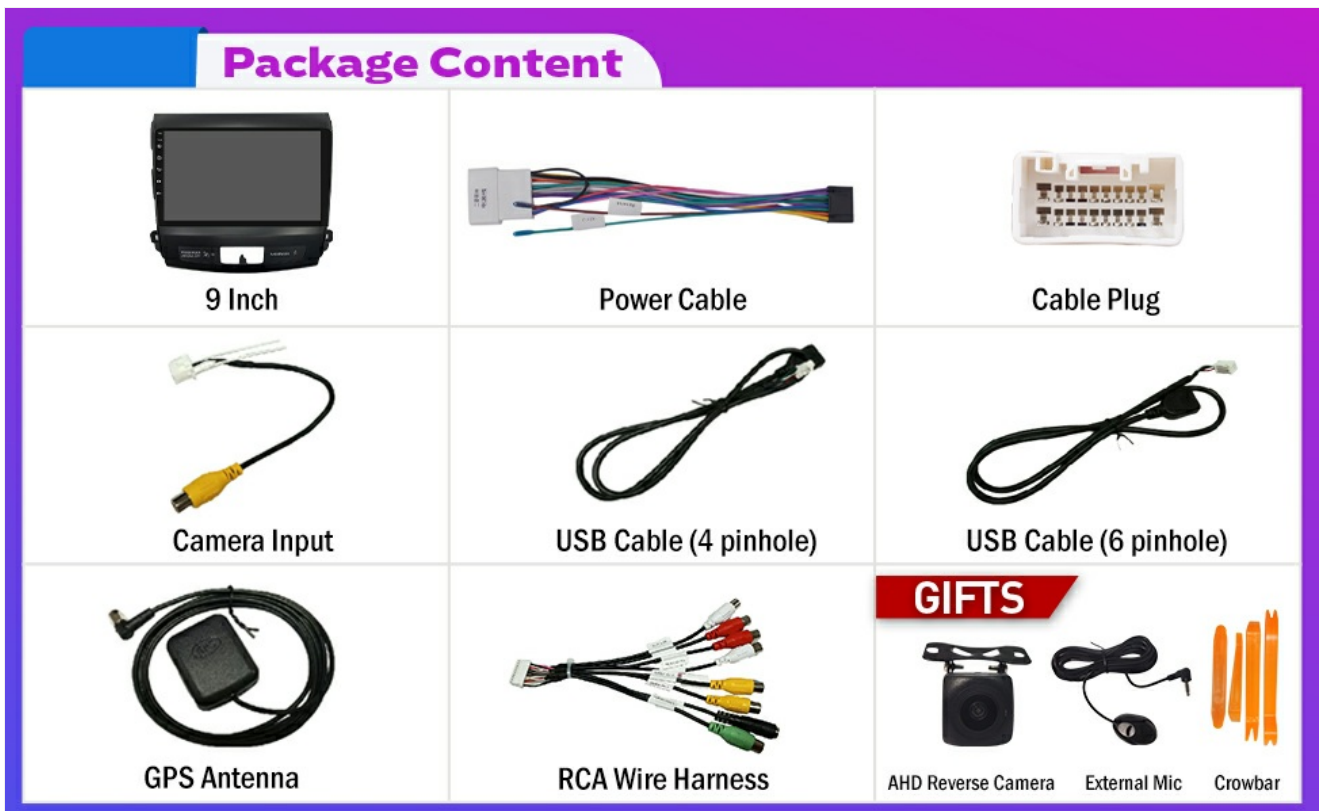

## Installation Effect

Image: Overview of wireless Apple CarPlay, wireless Android Auto, and Mirror Link connection methods.

## PACKAGE CONTENTS

The following items are included in your ZERTRAN Android Car Stereo package:

- GPS Antenna
- Power Cable
- 2x USB Port Cables
- RCA Expand Cable
- RCA Connector for Backup Camera
- Backup Camera Set

Image: A visual representation of all components included in the package, such as the 9-inch head unit, power cable, cable plug, camera input, USB cables, GPS antenna, RCA wire harness, and backup camera set.

## SPECIFICATIONS

Feature	Detail
Item Weight	3.96 pounds
Package Dimensions	12.99 x 7.48 x 4.33 inches
Display Size	9 Inches
Voice Command	Touchscreen
Brand	ZERTRAN
Model Name	Android Car Stereo
Vehicle Service Type	Car
Connectivity Technology	Bluetooth, Mirror Link, USB, Wi-Fi
Map Type	Worldwide
Mounting Type	Dashboard Mount
Operating System	Android
Memory Storage Capacity	64 GB