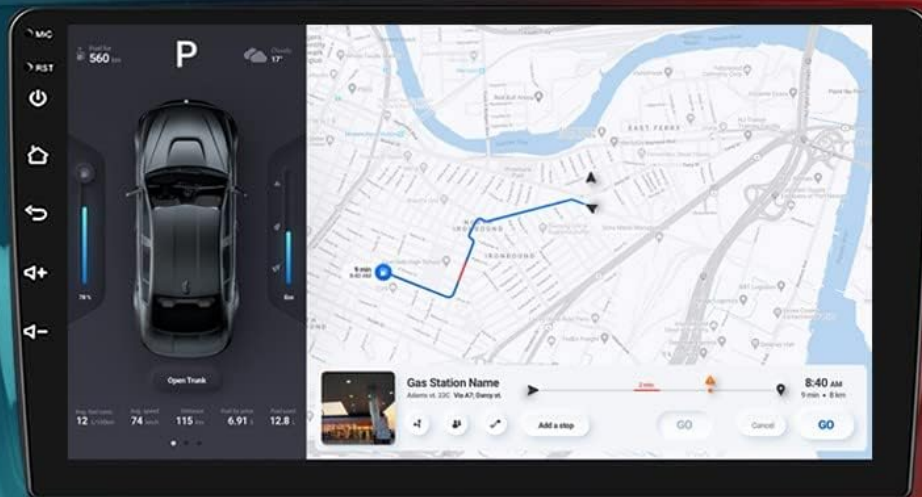

2. FM Radio

Access FM radio stations. You can transfer music to the car stereo via FM and long-press to save your favorite radio stations for quick access.

FM Radio

You can transfer the music to the car stereo by FM, Long press to save your favorite radio station

Image: The car stereo display showing the FM radio interface with frequency tuning and station presets.

3. GPS Navigation

The unit features satellite GPS navigation. With a Wi-Fi connection, you can use real-time navigation applications. The system supports various navigation apps.

GPS Navigation

Satellite GPS can locate in real time without network. With wifi connected, you can use navigation in real time

G***le Map

I*O

W**e

N****el

Image: The car stereo display showing a GPS navigation map with route information and various navigation app icons.

ZERTRAN

Image: The car stereo display showing various supported navigation applications, including Google Maps and others.

4. Steering Wheel Control (SWC)

Quickly switch functions using your car's existing steering wheel controls. This feature allows for safe and convenient operation of the stereo without taking your hands off the wheel.