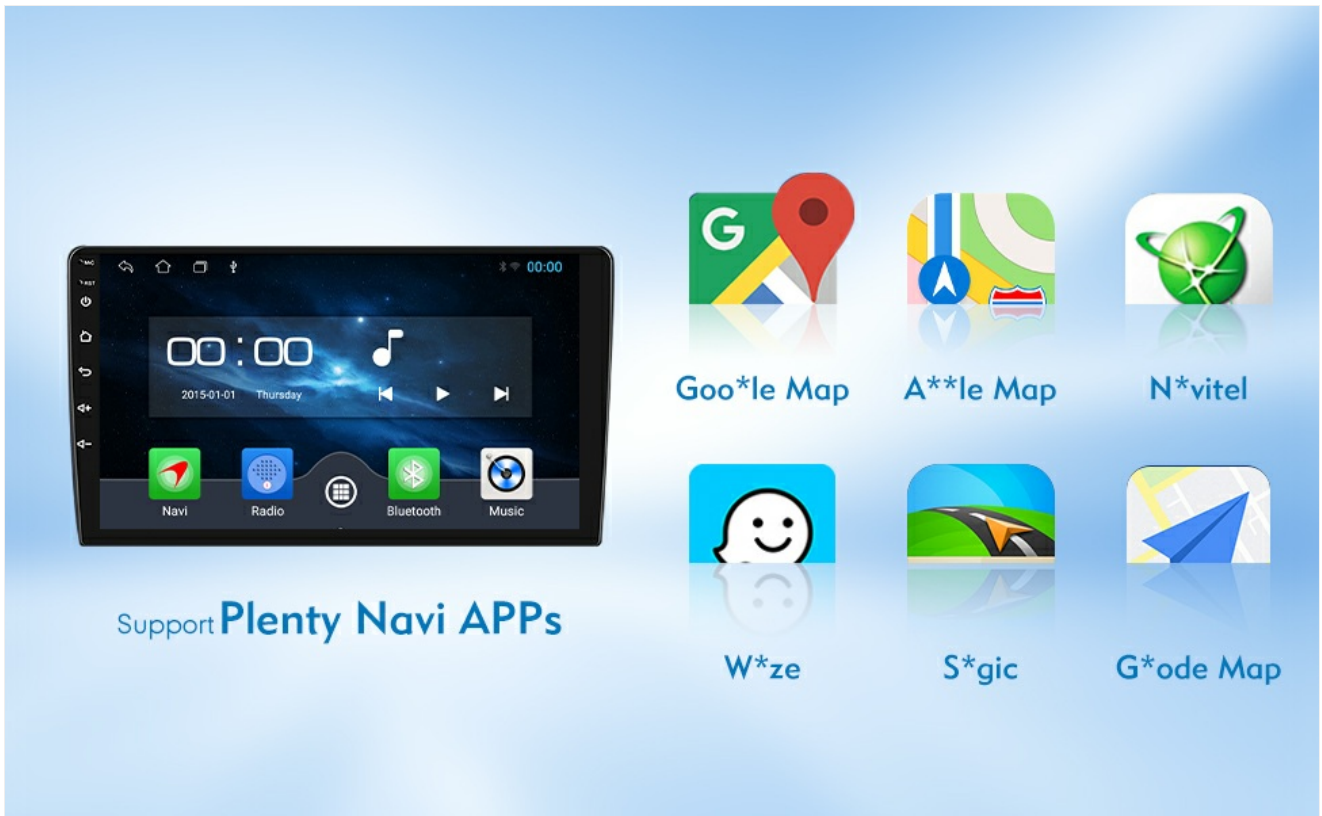

INTRODUCTION

This manual provides detailed instructions for the installation, operation, and maintenance of your ZERTRAN ZT-V2108C Android Car Stereo. This 10-inch touchscreen head unit is designed for Mitsubishi ASX models from 2010 to 2015, offering features such as CarPlay, Android Auto, FM Radio, GPS Navigation, and support for a backup camera.

COMPATIBILITY AND IMPORTANT NOTES

Before installation, carefully compare your car's dashboard with the provided images to ensure compatibility. It is crucial to select the correct unit for your specific vehicle configuration.

Image: Comparison of different Mitsubishi ASX dashboard configurations. The image highlights the correct and incorrect dashboard types for this stereo unit, emphasizing the need to choose the appropriate model.

Amplifier System Note: If your original car radio displays a "Rockford" logo or a colorful screen, your vehicle may be equipped with an extra amplifier. In such cases, you might need to purchase an additional CANBUS decoder to activate the audio system. Without this, you may not hear any sound from the new stereo. Please contact the seller for assistance if your car has this amplifier system.