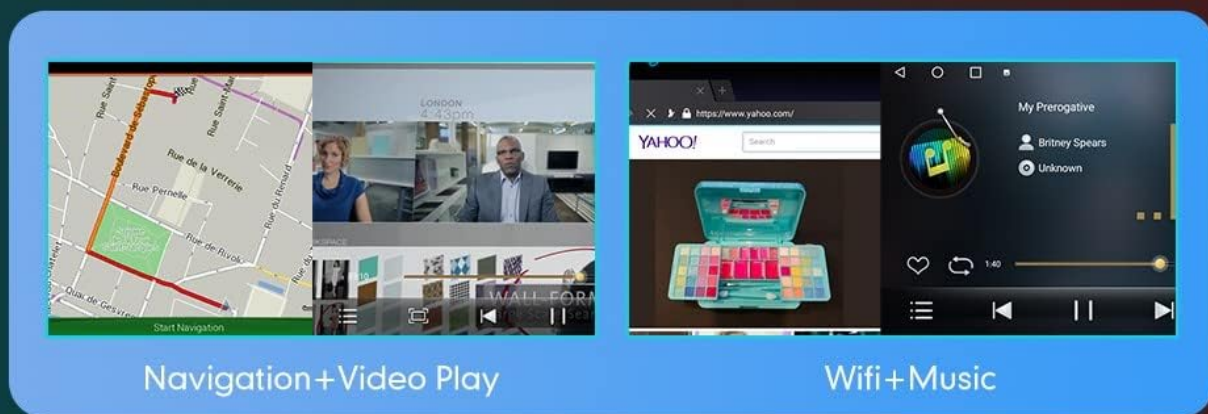

7. Car Reverser Camera Support

The unit supports a car reverser camera input. When reversing your vehicle, the video feed from the rear view camera will automatically display on the screen, assisting with safe parking and maneuvering.

Dual Screen Display

Dual display, Different functions can be operated at the same time

Image: The car stereo display showing the view from a backup camera with parking guidelines, illustrating the reverse camera functionality.