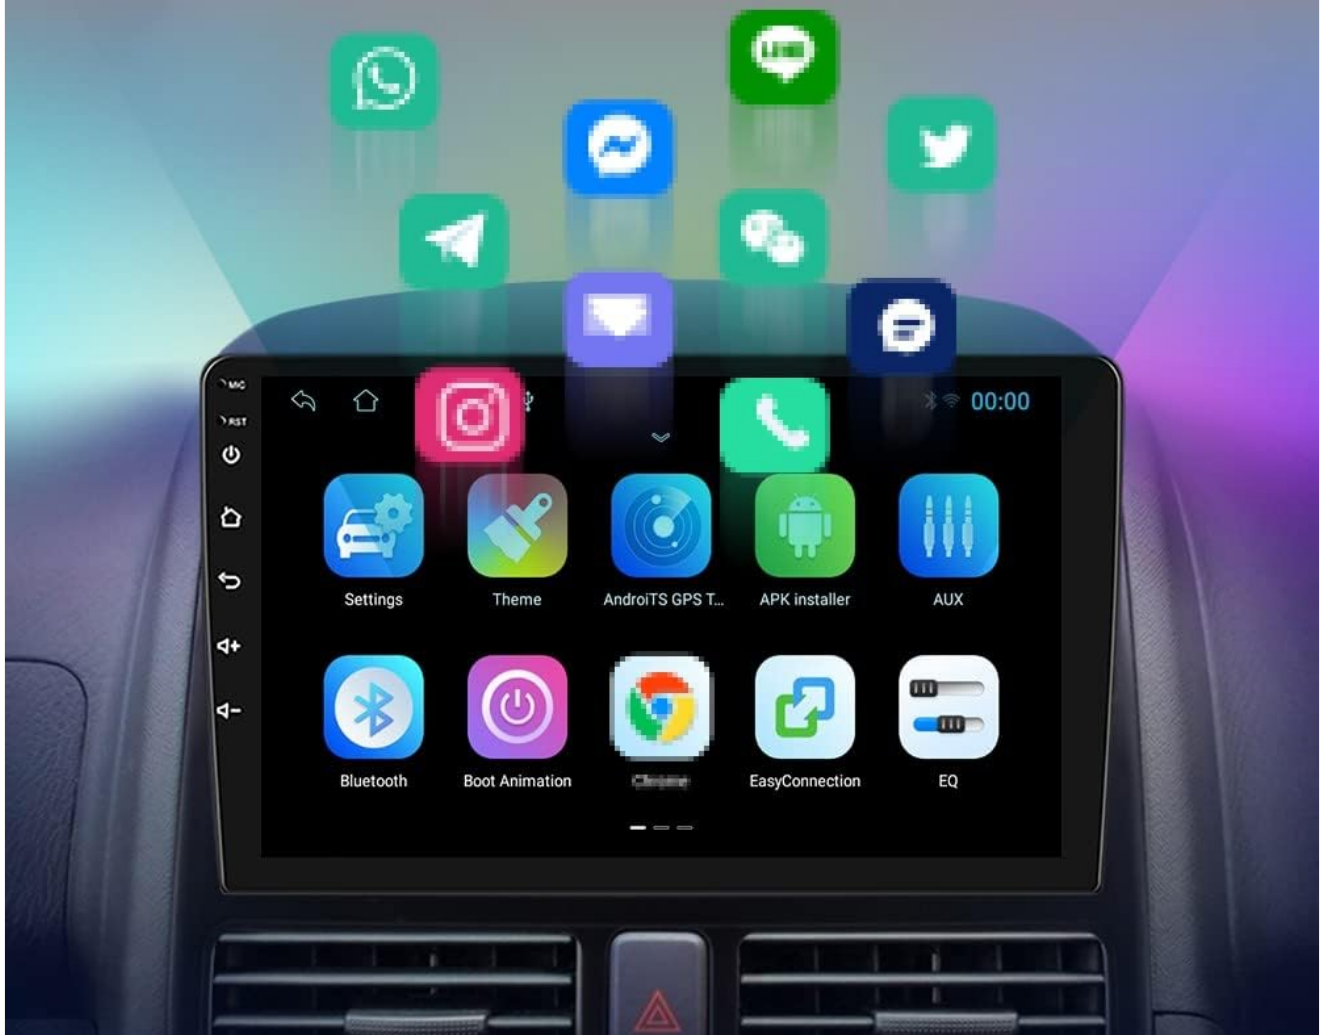

Steering Wheel Control

Quickly switch functions which you want with your car's steering wheel control

Image: The car stereo display showing the "Steering Learn" interface for configuring steering wheel controls, with various function icons.

Image: The car stereo display showing a grid of applications, indicating Wi-Fi connectivity for browsing and app downloads.

6. Dual Screen Display

The dual screen display feature allows you to operate different functions simultaneously. For example, you can have navigation running on one part of the screen while playing video or music on the other.

WIFI

You can use WIFI to browse website, get online navigation watch video and download Apps

Image: The car stereo display demonstrating dual-screen functionality, with navigation on one side and media playback or web browsing on the other.

7. Car Reverser Camera Support

The unit supports a car reverser camera input. When reversing your vehicle, the video feed from the rear view camera will automatically display on the screen, assisting with safe parking and maneuvering.