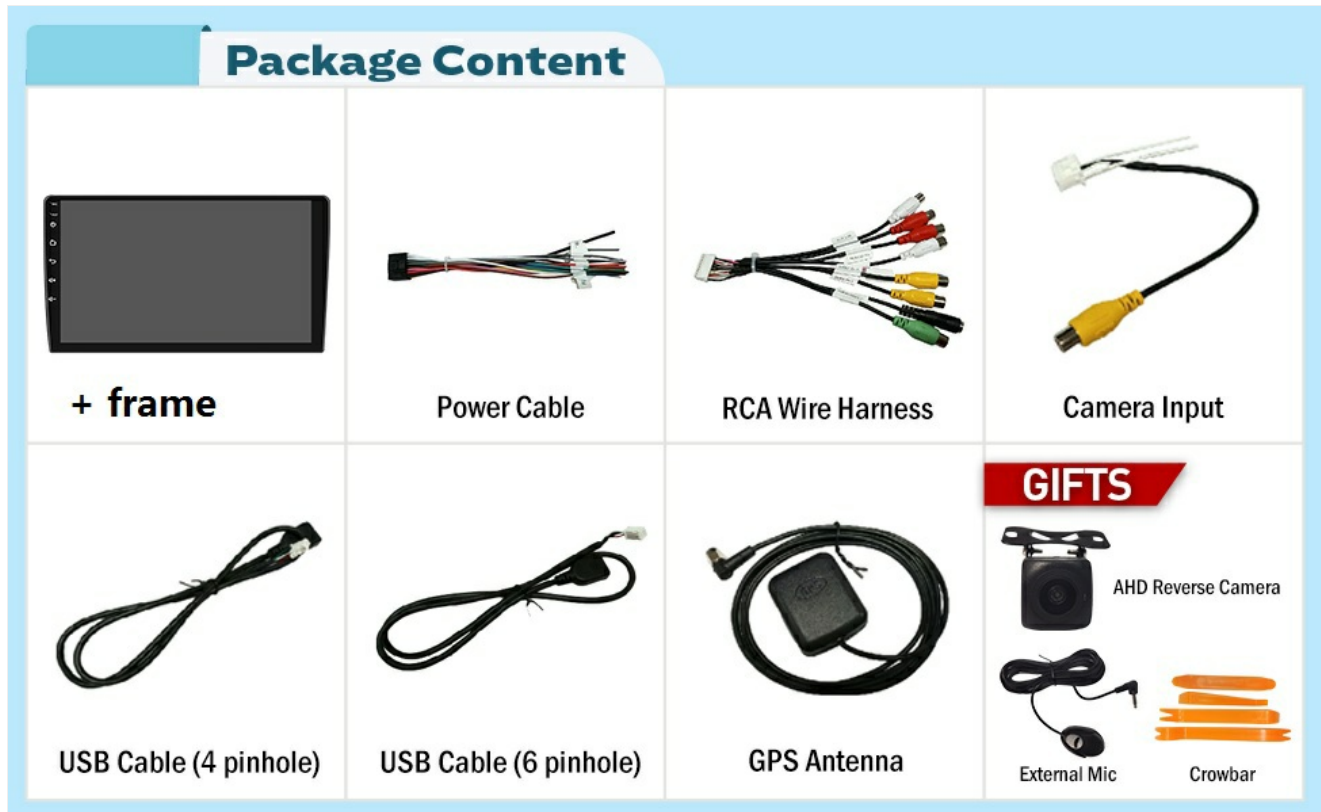

Image: A Mitsubishi ASX dashboard showing the "Rockford Fosgate" logo, indicating the presence of an amplifier system that may require a CANBUS decoder.

SETUP AND INSTALLATION

Installation of the ZERTRAN ZT-V2108C car stereo involves connecting the main unit, power cables, RCA wire harness, camera input, USB cables, and GPS antenna. Professional installation is recommended to ensure correct wiring and functionality.

Package Contents

Verify that all components are present in the package:

Image: An overview of the package contents, including the main unit with frame, power cable, RCA wire harness, camera input cable, USB cables (4-pin and 6-pin), GPS antenna, AHD reverse camera, external microphone, and crowbar.

- Main Unit + Frame
- Power Cable
- RCA Wire Harness
- Camera Input Cable
- USB Cable (4-pin)
- USB Cable (6-pin)
- GPS Antenna
- AHD Reverse Camera (Gift)
- External Microphone (Gift)
- Crowbar Tools (Gift)

Wiring Connections

Connect the power cable to your vehicle's wiring harness. Ensure all RCA connections for audio and video are correctly routed. The camera input cable connects the included reverse camera to the head unit. The GPS antenna should be mounted in a location with a clear view of the sky for optimal signal reception. USB cables provide connectivity for external devices and data transfer.