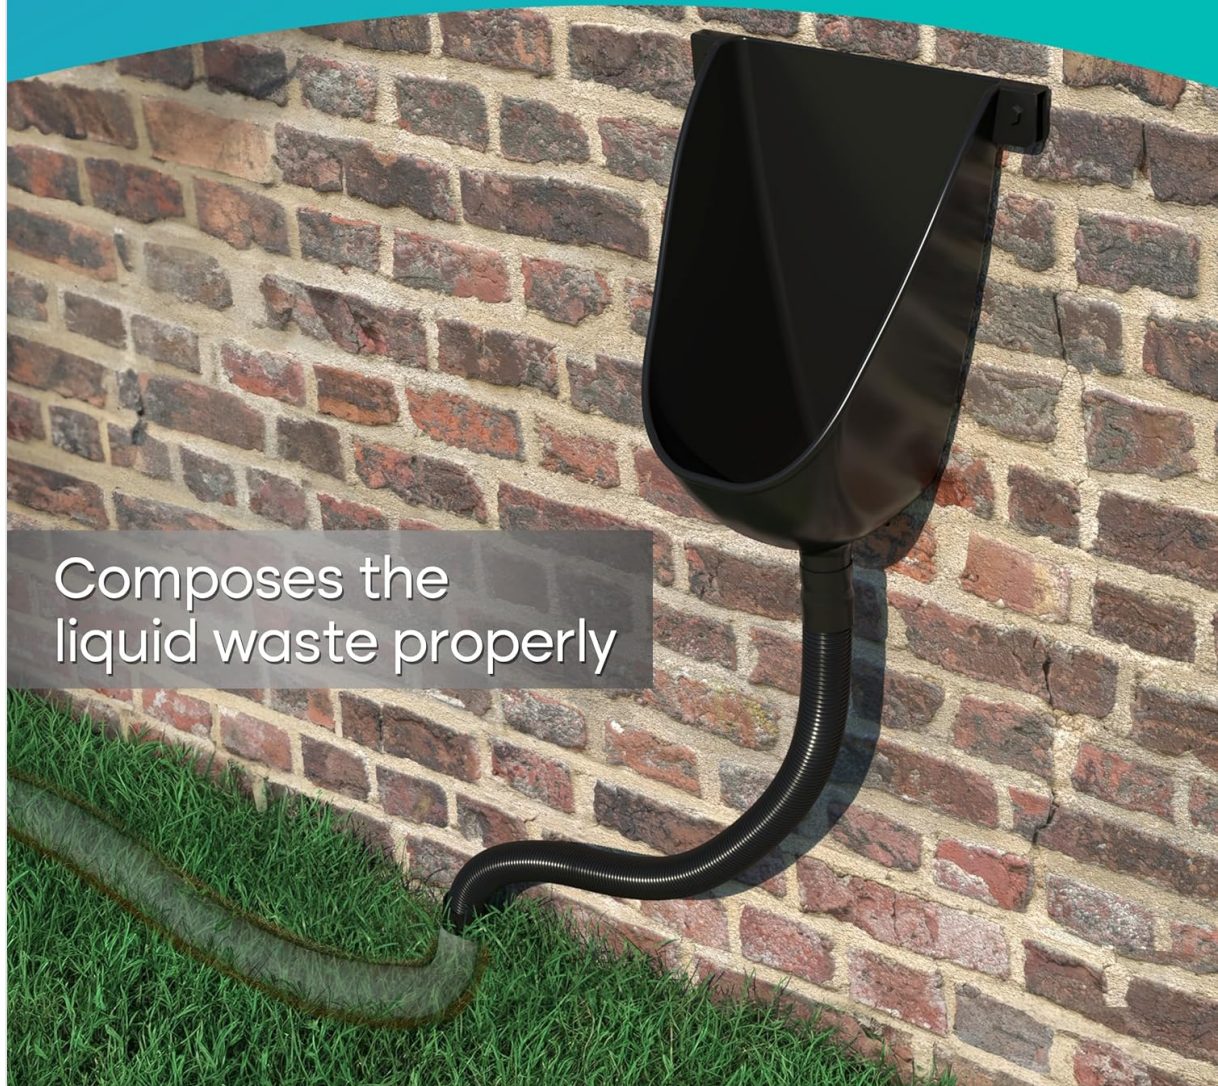

LOW MAINTENANCE

Composes the liquid waste properly

This illustration shows the RAEFLOW urinal installed on a brick wall, with its hose properly directing liquid waste into the ground, emphasizing its low maintenance design.

8. TROUBLESHOOTING

If you encounter any issues with your RAEFLOW Waterless Urinal, refer to the following common problems and solutions:

- **Problem:** Slow drainage or blockage.
  Solution: Check the hose for kinks or debris. Clear any obstructions. Ensure the hose has a continuous downward slope for gravity drainage.
- **Problem:** Leakage from the urinal or hose connection.
  Solution: Ensure the hose is securely attached to the urinal outlet. Check for any cracks or damage to the urinal body or hose. Re-tighten mounting screws if the urinal feels loose.
- **Problem:** Unpleasant odors.
  Solution: Ensure regular cleaning of the urinal. Verify that the hose is properly draining and not accumulating stagnant liquid. Consider using a mild, non-toxic deodorizer if necessary.

9. WARRANTY AND SUPPORT