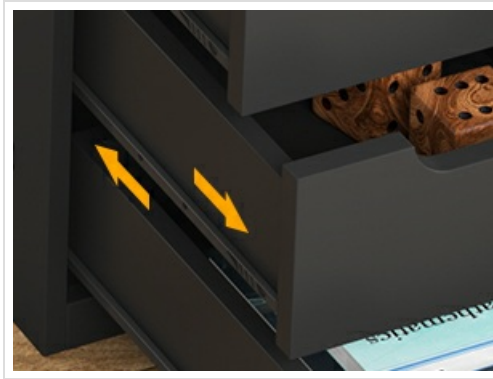

Assembly Steps

1. **Attach Legs to Desktop:** Secure the metal legs to the underside of the desktop using the provided screws and Allen wrench. Ensure all connections are tight.
2. **Assemble Drawer Cabinet:** Follow the detailed instructions for assembling the five-drawer cabinet. Pay close attention to the orientation of the drawer slides.
3. **Install Drawers:** Once the cabinet frame is assembled, insert the drawers into their respective slides. Ensure they glide smoothly.
4. **Attach Drawer Cabinet to Desktop:** Position the assembled drawer cabinet under the desktop. The cabinet is reversible, allowing you to place it on either the left or right side of the desk to suit your preference. Secure the cabinet to the desktop using the designated fasteners.
5. **Final Tightening:** Once all components are in place, gently tighten all screws to ensure stability. Do not overtighten.

Reversible File Drawer Cabinet

◀ Left

Right ▶

Figure 2: Reversible Drawer Cabinet configuration options.

Figure 3: Detail of smooth-gliding drawer slides.

OPERATING INSTRUCTIONS

The Tribesigns Computer Desk is designed for ease of use and versatility.