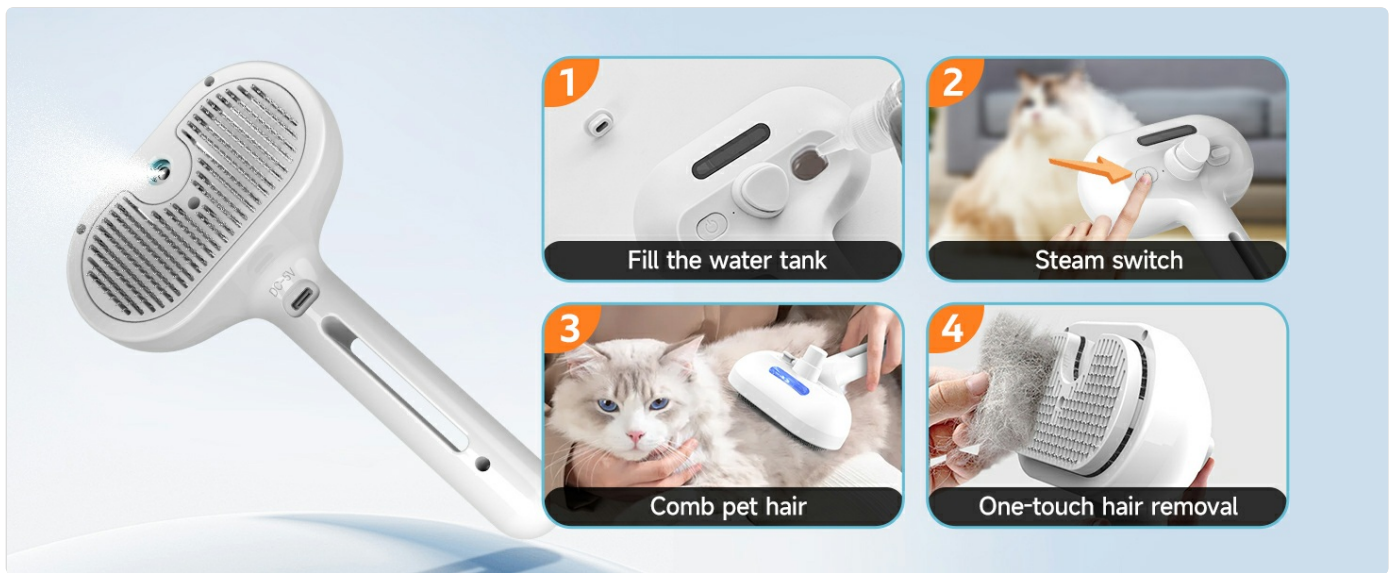

Model: Pet Grooming Brush | Brand: Eilimy

PRODUCT OVERVIEW

The Eilimy Pet Grooming Brush with Electronic Mist Spray is designed to provide a gentle and effective grooming experience for your cats and dogs. This innovative tool combines soft bristles with an electronic mist spray to help reduce shedding, detangle fur, and promote a healthy, shiny coat.

- **Electronic Mist Spray:** Moisturizes fur, reduces static, and enhances comfort during grooming.
- **Reduces Shedding:** Effectively removes loose fur, minimizing hair around your home.
- **Promotes a Healthy Coat:** Rehydrates hair and stimulates natural oil production for a softer, shinier coat. Conditioners or softeners can be added to the mist for enhanced results.
- **Gentle on Pets:** Soft bristles and mist spray ensure a soothing grooming process, reducing skin irritation.
- **Easy to Use:** Simple button activation for the electronic mist feature and one-touch hair removal.
- **Enhanced Grooming Experience:** Helps detangle fur, making grooming quicker and more effective.

PACKAGE CONTENTS

Upon unboxing, please ensure all items are present:

- Eilimy Pet Grooming Brush with Electronic Mist Spray
- Hair Smoothing Comb
- Water Refill Bottle
- USB Charging Cable

Image: Components of the Eilimy Pet Grooming Brush, showing the main brush unit, a small water refill bottle, and a separate hair smoothing comb.