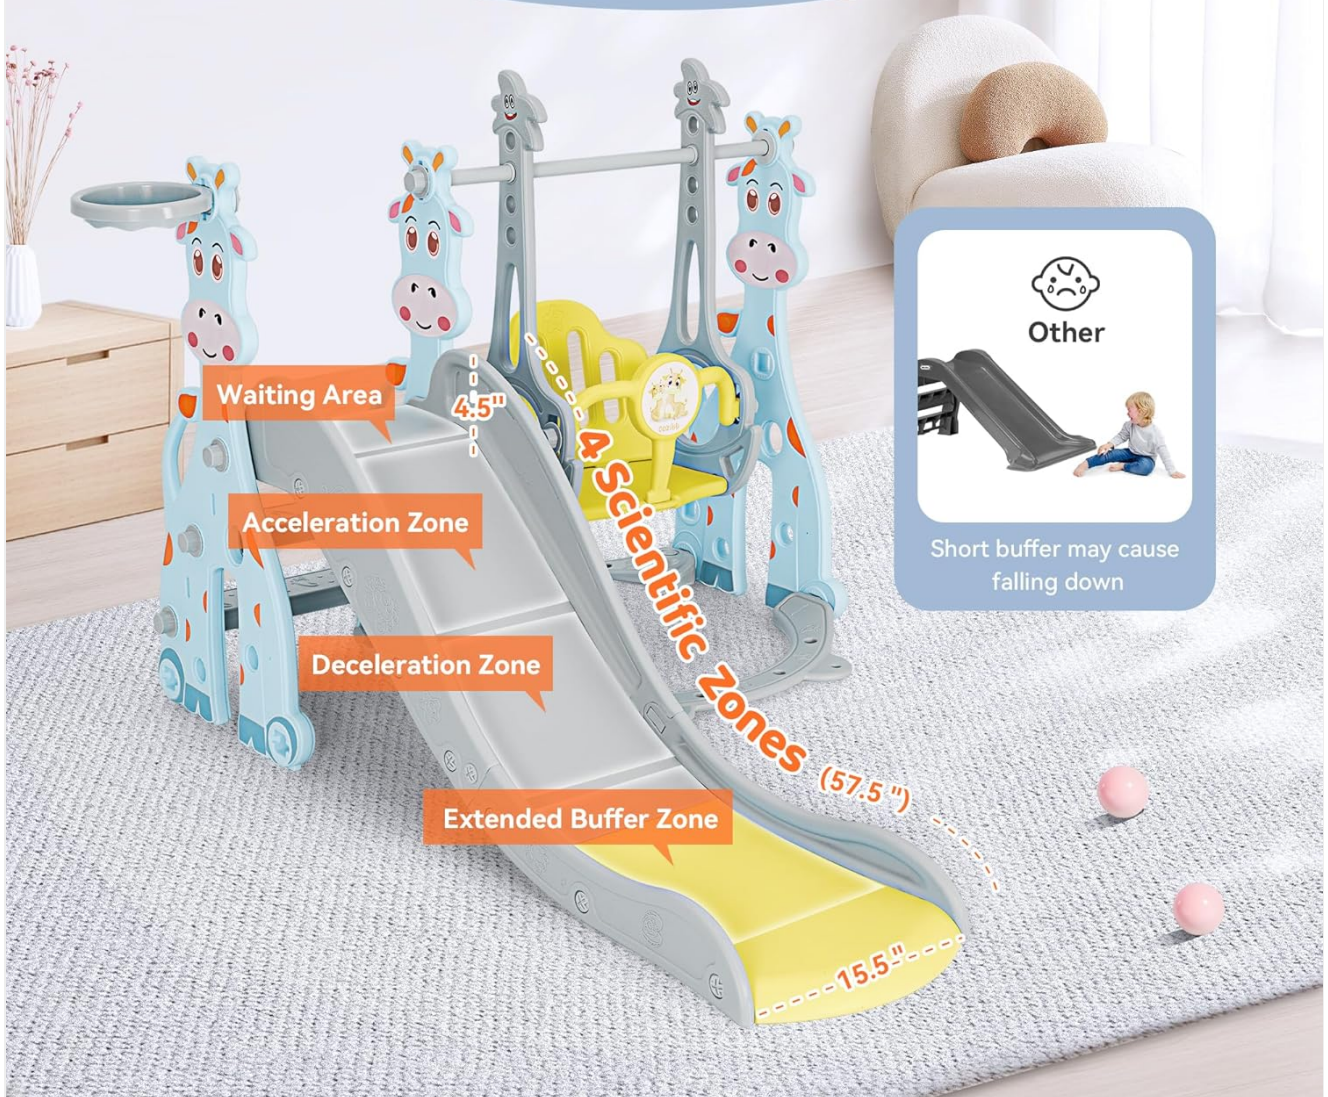

Your browser does not support the video tag.

Video: Assembly guide for a toddler slide and swing set, showing how to connect various components.

Image: Demonstrates filling the playset's base with water or sand for increased stability during use.

5. OPERATING INSTRUCTIONS

This playset is designed for children aged 18-36 months. Always ensure proper supervision.

5.1. Using the Slide

- Ensure the child climbs the ladder safely, using the handholds.
- Instruct the child to sit down at the top of the slide before sliding.
- Ensure the landing area is clear before the child slides down.

Safer & Extended Slide

Heightened Guardrail More Secure

Image: Explains the scientifically designed slide zones for optimal safety and fun.

5.2. Using the Swing

- Place the child securely in the swing seat and fasten the T-bar protection.
- Adjust the swing height to one of the four available levels as the child grows.
- Gently push the swing, ensuring the child remains seated and secure.

Swing Fun & Height Adjustable

Image: Highlights the adjustable height feature and safety design of the swing.

5.3. Using the Basketball Hoop and Climber

- Encourage children to practice throwing the soft basketball into the hoop.
- Guide children to use the climbing frame, utilizing the integrated handle for support.