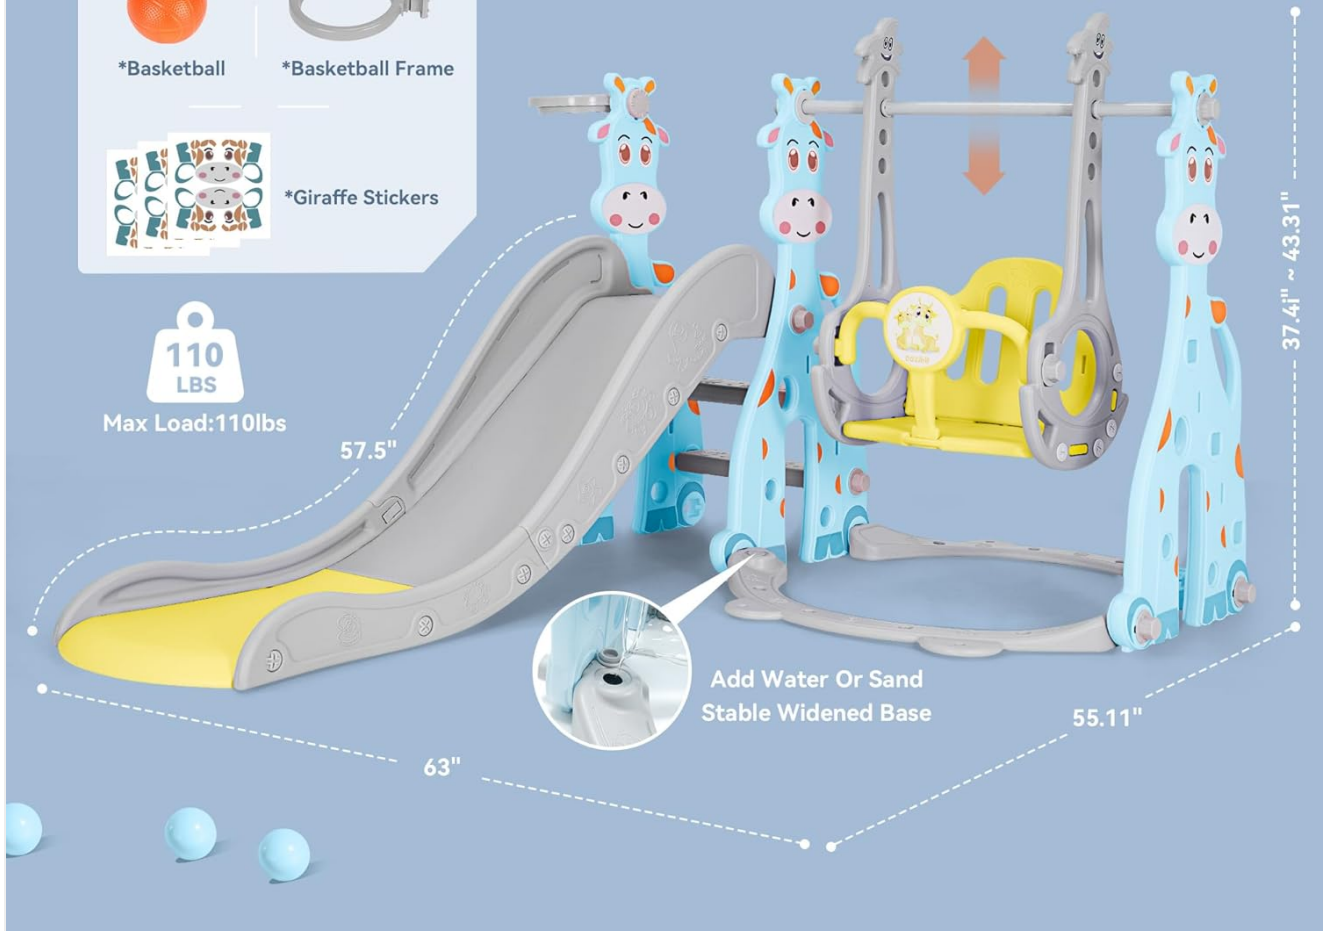

2. PRODUCT FEATURES

The CoziBB 4-in-1 Toddler Slide and Swing Set offers multiple play activities designed for toddlers aged 18-36 months.

- **Smooth Slide:** Features a heightened and lengthened slide (58 inches long) with four scientifically zoned areas: waiting zone, acceleration zone, deceleration zone, and extended buffer zone for a smooth and safe descent.
- **Sturdy Swing:** Includes a widened seat with T-shaped forward tilt protection for 360° surround safety. The swing offers four levels of height adjustment to accommodate your child's growth.
- **Climbing Frame:** Designed with a handle to provide effective support for children during climbing activities.
- **Basketball Hoop:** Comes with a matching soft basketball to help develop shooting skills, concentration, and physical coordination.

Image: Overview of the 4-in-1 playset features including the slide, climber, swing, and basketball hoop.

3. PACKAGE CONTENTS

Please ensure all components are present before beginning assembly:

- Slide components
- Swing components
- Basketball hoop
- Basketball (small, soft)
- Climber frame parts
- Installation tools
- Spare screws
- Instruction manual

Product Size

Designed For Children Aged 1-3 Years

Package

*Basketball

*Basketball Frame

*Giraffe Stickers

Max Load: 110lbs

Image: Visual representation of the playset's package contents, detailing each included item.

1. Assemble the swing seat by connecting its base and backrest.
2. Attach the swing ropes to the swing seat and the top bar of the swing frame.
3. Connect the swing frame to the main playset structure.
4. For enhanced stability, fill the base of the swing supports with sand or water.