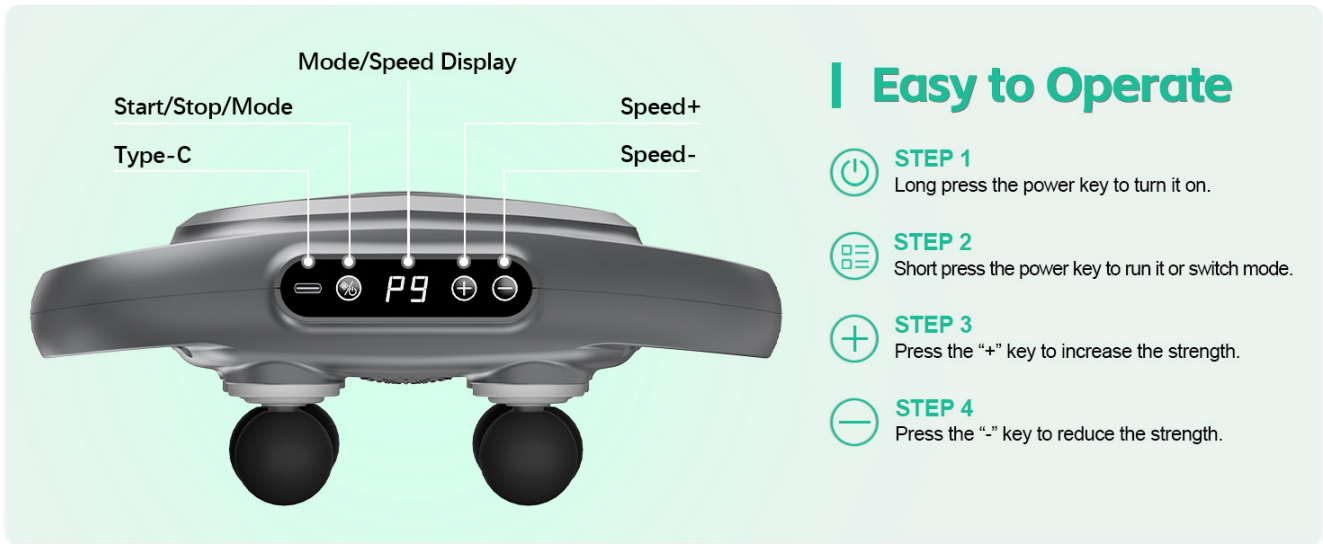

- 1. Power On:** Long press the power key to turn on the device.
- 2. Select Mode:** Short press the power key to run it or switch between the 9 available massage modes (Mode 1-9).
- 3. Adjust Intensity:** Press the "+" key to increase the strength (Levels 1-9) and the "-" key to reduce the strength.
- 4. Application:** Place the massager on the target area (back, shoulder, legs, or full body). Use the handles to press the heads firmly on the muscles for a deeper massage.
- 5. Session Duration:** For optimal results, use the massager for 10-30 minutes per session. The device has a built-in 10-minute auto shut-off for safety and convenience.
- 6. Power Off:** After use, long press the power key to turn off the device, then unplug it and store it in a cool, dry place.

Image: A clear guide to the control panel, illustrating how to power on, select modes, and adjust intensity using the dedicated buttons.

The unique six-head design allows for effective massage across various body parts, providing deep tissue relief.