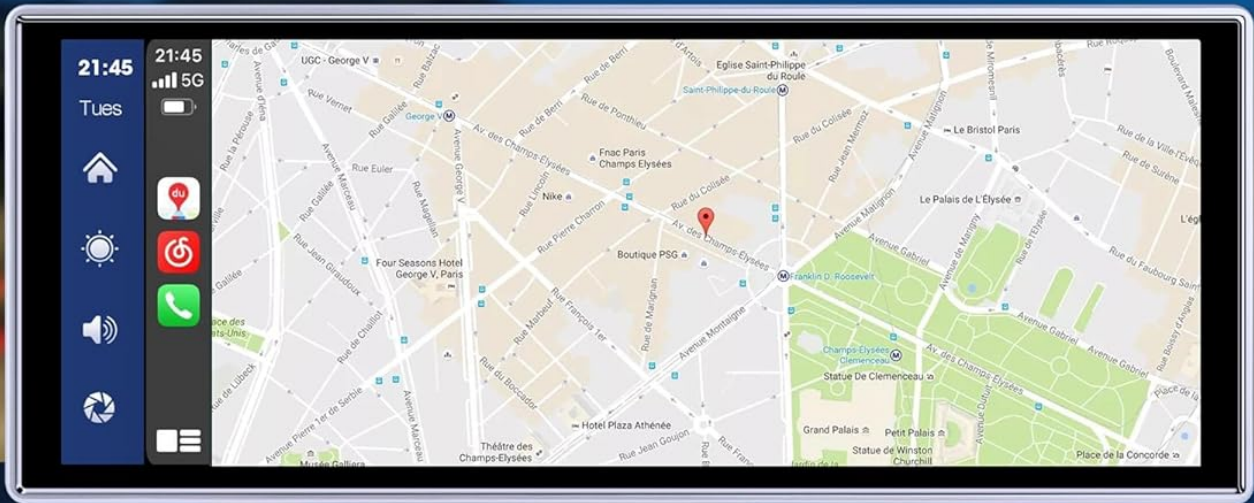

Wireless with Carplay & Android Auto

Figure 4: Display showing the wireless Apple CarPlay and Android Auto interfaces, along with MirrorLink Wireless and iOS Mirror/Autolink capabilities.

Intelligent Voice Control and Navigation:

The car stereo features intelligent voice control via Siri and Google systems. Without touching the screen, you can easily make/receive phone calls, listen to music, and enjoy hands-free operation of various functions with a single voice command. By connecting to Apple CarPlay or Android Auto, you can access online maps on your phone and navigate, choosing the smartest and most convenient routes to avoid traffic jams.

Siri/Google Voice Control

How's the weather today?

Call Professor Zhang

Turn on music

Navigate to Shenzhen

Voice Control

Intelligent
Navigation

Hands-
free phone