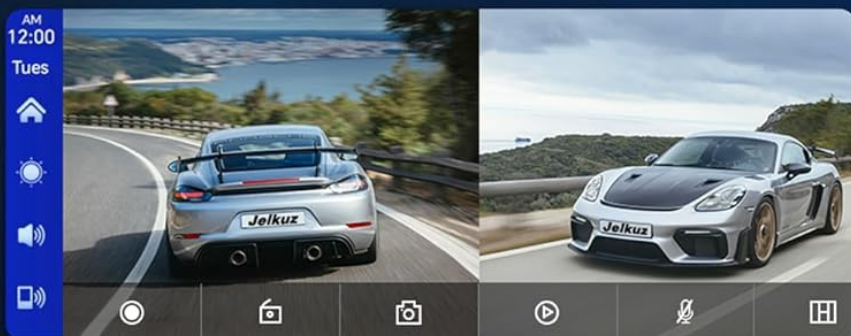

Siri/Google

Figure 5: Illustration of Siri/Google Voice Control functionality for navigation, calls, and music playback.

Dash Cam Front and Rear:

The portable Apple CarPlay screen includes a 2.5K front camera and a 1080P rear camera, supporting simultaneous recording. The 140° view angle captures a wider and clearer picture, allowing you to remotely capture license plates and more road surface. A 64GB SD card is included for storage.

2.5K+1080P Front & Rear Camera Simultaneous Recording

Loop Recording

Video Playback

64GB TF-Card

2.5K Front Camera

Video Split Screen for Front and Rear camera

Adjustable Reverse Line 1080P Rear Camera

Figure 6: Visual representation of the 2.5K front camera and 1080P rear camera with simultaneous recording and adjustable reverse lines.