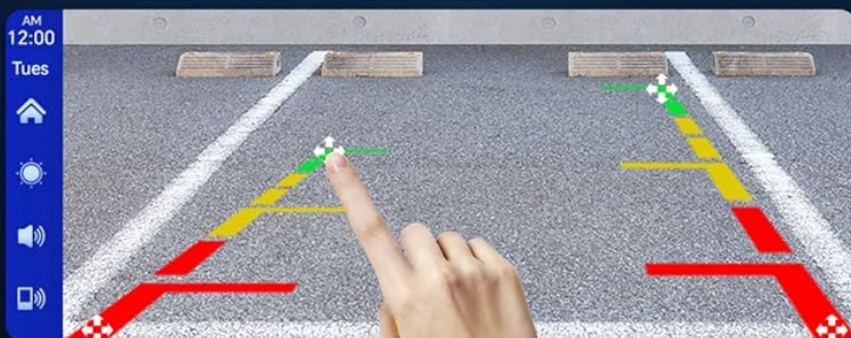

Siri/Google

Figure 5: Illustration of Siri/Google Voice Control functionality for navigation, calls, and music playback.

Dash Cam Front and Rear:

The portable Apple CarPlay screen includes a 2.5K front camera and a 1080P rear camera, supporting simultaneous recording. The 140° view angle captures a wider and clearer picture, allowing you to remotely capture license plates and more road surface. A 64GB SD card is included for storage.

2.5K+1080P Front & Rear Camera Simultaneous Recording

Loop Recording

Video Playback

64GB TF-Card

2.5K Front Camera

Video Split Screen for Front and Rear camera

Adjustable Reverse Line 1080P Rear Camera

Figure 6: Visual representation of the 2.5K front camera and 1080P rear camera with simultaneous recording and adjustable reverse lines.