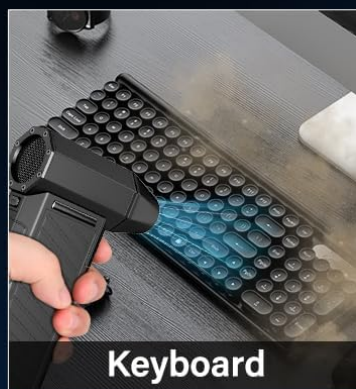

Apkezel High-Speed Electric Air Duster

Apkezel High-Speed Electric Air Duster User Manual

Model: High-Speed Electric Air Duster

Brand: Apkezel

1. INTRODUCTION

Thank you for choosing the Apkezel High-Speed Electric Air Duster. This device is designed to provide efficient and eco-friendly cleaning for a wide range of electronics and household items. Featuring a powerful brushless motor and a rechargeable battery, it offers a convenient alternative to traditional compressed air cans. Please read this manual thoroughly before use to ensure proper operation and maintenance.

2. PRODUCT OVERVIEW

The Apkezel Electric Air Duster is a compact and powerful cleaning tool. Its key features include:

- **150,000 RPM Brushless Motor:** Provides strong airflow for effective dust removal with reduced noise and extended lifespan.
- **Three Adjustable Speed Settings:** Allows for versatile cleaning tailored to different needs.
- **6000mAh Rechargeable Battery:** Offers long operating times and convenient Type-C fast charging.
- **Portable and Lightweight Design:** Easy to carry and store, comparable in size to a mobile phone.
- **Magnetic Nozzle:** Facilitates easy attachment and removal of accessories.
- **Eco-Friendly:** A reusable alternative to chemical-based compressed air cans.

150000 RPM POWERFUL MOTOR

Deep Cleaning 99 % Dust

Figure 5.2: Using the air duster to effectively clean a computer keyboard.

MULTIPLE USAGE SCENARIOS

Easily Cope With All Kinds of Cleaning

Figure 5.3: Multiple usage scenarios demonstrating the versatility of the air duster for cleaning various items.