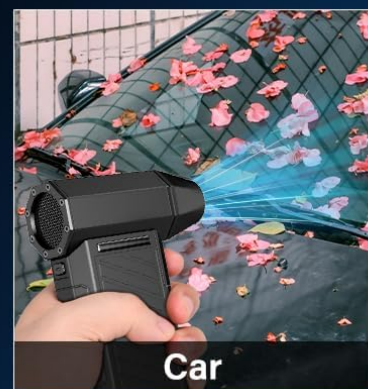

150000 RPM POWERFUL MOTOR

Deep Cleaning 99 % Dust

Figure 5.2: Using the air duster to effectively clean a computer keyboard.

MULTIPLE USAGE SCENARIOS

Easily Cope With All Kinds of Cleaning

Figure 5.3: Multiple usage scenarios demonstrating the versatility of the air duster for cleaning various items.