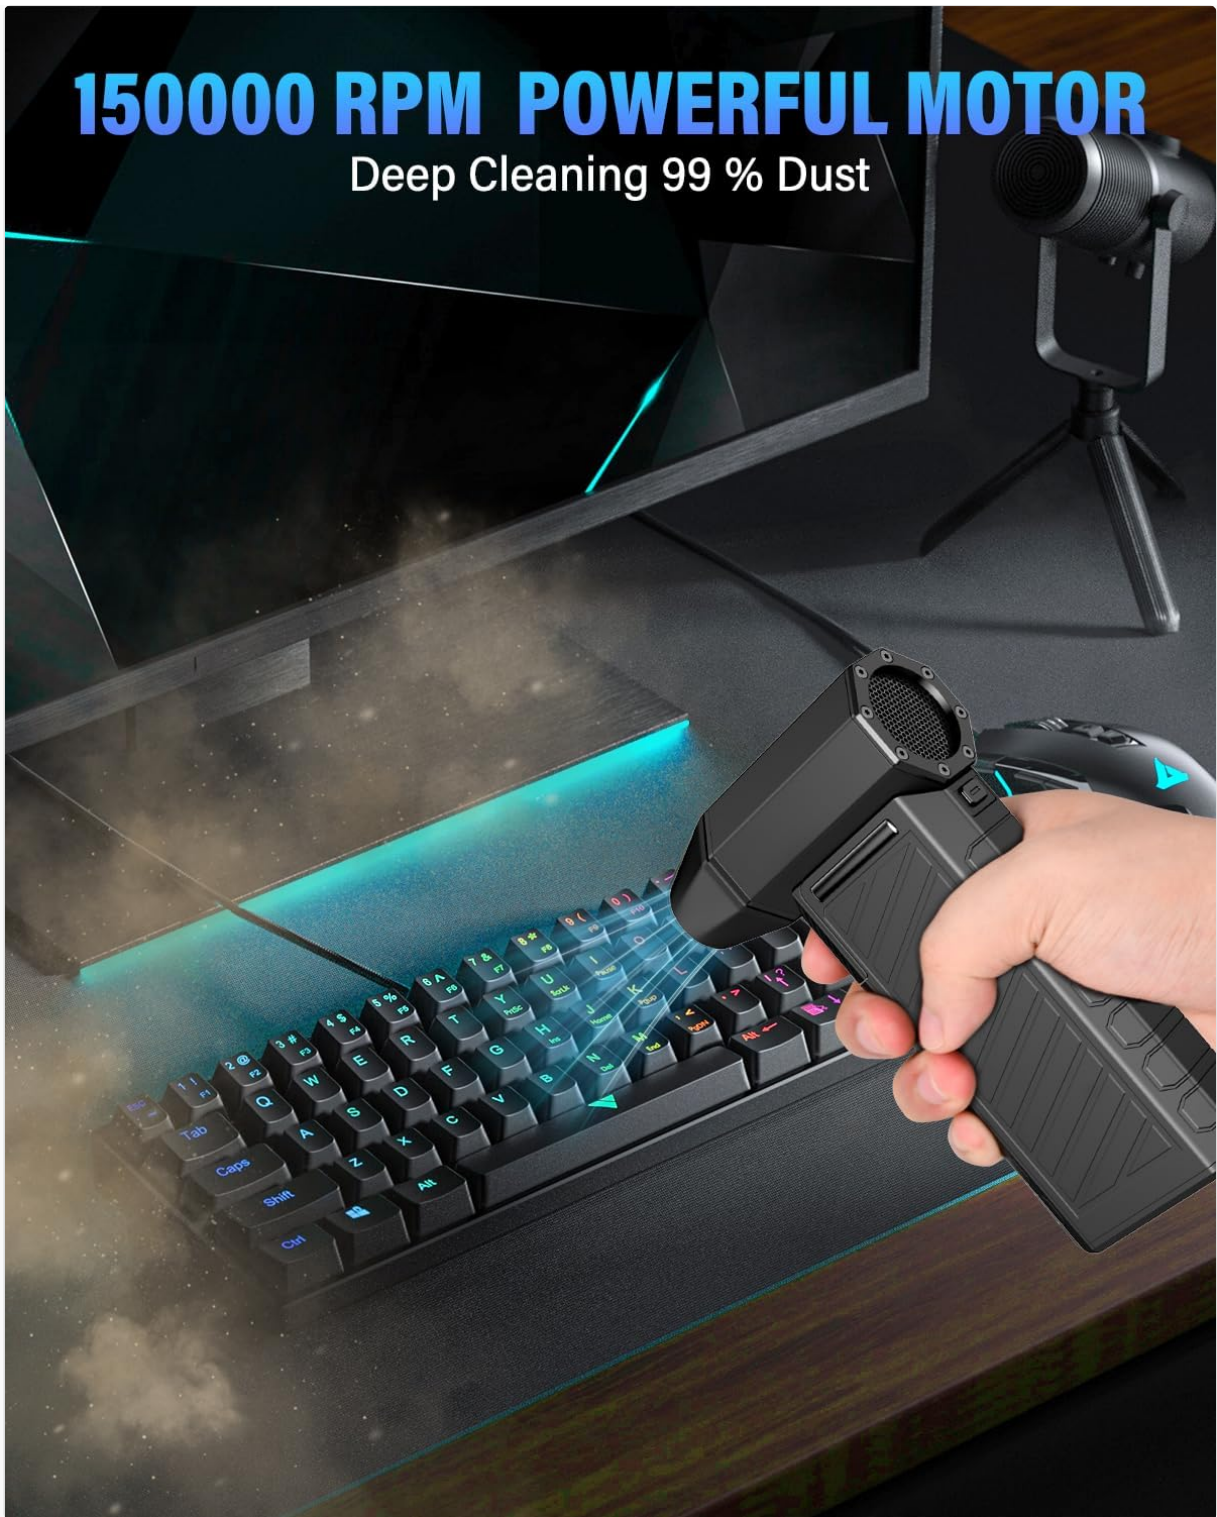

Apkezel High-Speed Electric Air Duster

Apkezel High-Speed Electric Air Duster User Manual

Model: High-Speed Electric Air Duster

Brand: Apkezel

1. INTRODUCTION

Thank you for choosing the Apkezel High-Speed Electric Air Duster. This device is designed to provide efficient and eco-friendly cleaning for a wide range of electronics and household items. Featuring a powerful brushless motor and a rechargeable battery, it offers a convenient alternative to traditional compressed air cans. Please read this manual thoroughly before use to ensure proper operation and maintenance.

2. PRODUCT OVERVIEW

The Apkezel Electric Air Duster is a compact and powerful cleaning tool. Its key features include:

- **150,000 RPM Brushless Motor:** Provides strong airflow for effective dust removal with reduced noise and extended lifespan.
- **Three Adjustable Speed Settings:** Allows for versatile cleaning tailored to different needs.
- **6000mAh Rechargeable Battery:** Offers long operating times and convenient Type-C fast charging.
- **Portable and Lightweight Design:** Easy to carry and store, comparable in size to a mobile phone.
- **Magnetic Nozzle:** Facilitates easy attachment and removal of accessories.
- **Eco-Friendly:** A reusable alternative to chemical-based compressed air cans.

150000 RPM POWERFUL MOTOR

Deep Cleaning 99 % Dust

Figure 5.2: Using the air duster to effectively clean a computer keyboard.

MULTIPLE USAGE SCENARIOS

Easily Cope With All Kinds of Cleaning

Figure 5.3: Multiple usage scenarios demonstrating the versatility of the air duster for cleaning various items.