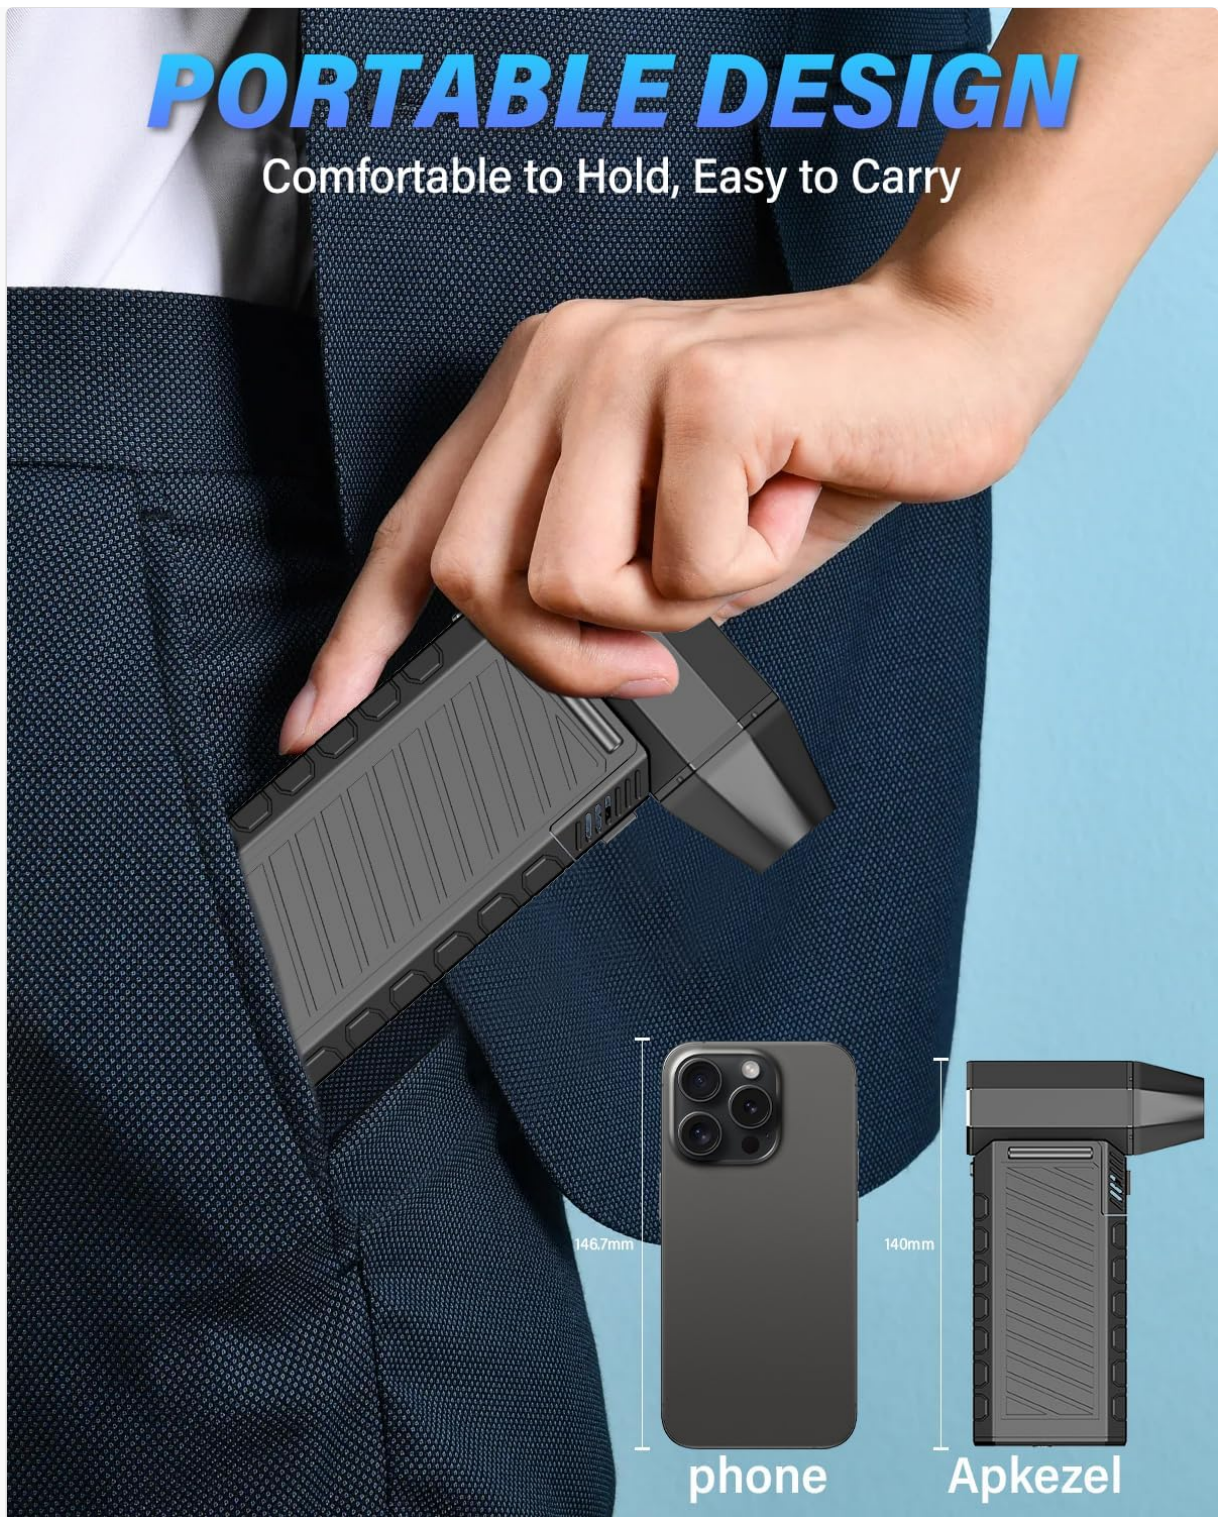

Apkezel High-Speed Electric Air Duster

Apkezel High-Speed Electric Air Duster User Manual

Model: High-Speed Electric Air Duster

Brand: Apkezel

1. INTRODUCTION

Thank you for choosing the Apkezel High-Speed Electric Air Duster. This device is designed to provide efficient and eco-friendly cleaning for a wide range of electronics and household items. Featuring a powerful brushless motor and a rechargeable battery, it offers a convenient alternative to traditional compressed air cans. Please read this manual thoroughly before use to ensure proper operation and maintenance.

2. PRODUCT OVERVIEW

The Apkezel Electric Air Duster is a compact and powerful cleaning tool. Its key features include:

- **150,000 RPM Brushless Motor:** Provides strong airflow for effective dust removal with reduced noise and extended lifespan.
- **Three Adjustable Speed Settings:** Allows for versatile cleaning tailored to different needs.
- **6000mAh Rechargeable Battery:** Offers long operating times and convenient Type-C fast charging.
- **Portable and Lightweight Design:** Easy to carry and store, comparable in size to a mobile phone.
- **Magnetic Nozzle:** Facilitates easy attachment and removal of accessories.
- **Eco-Friendly:** A reusable alternative to chemical-based compressed air cans.

PORTABLE DESIGN

Comfortable to Hold, Easy to Carry

Figure 2.3: The compact and portable design of the Apkezel Air Duster, shown next to a smartphone for scale.

3. PACKAGE CONTENTS

Please check the package for the following items: