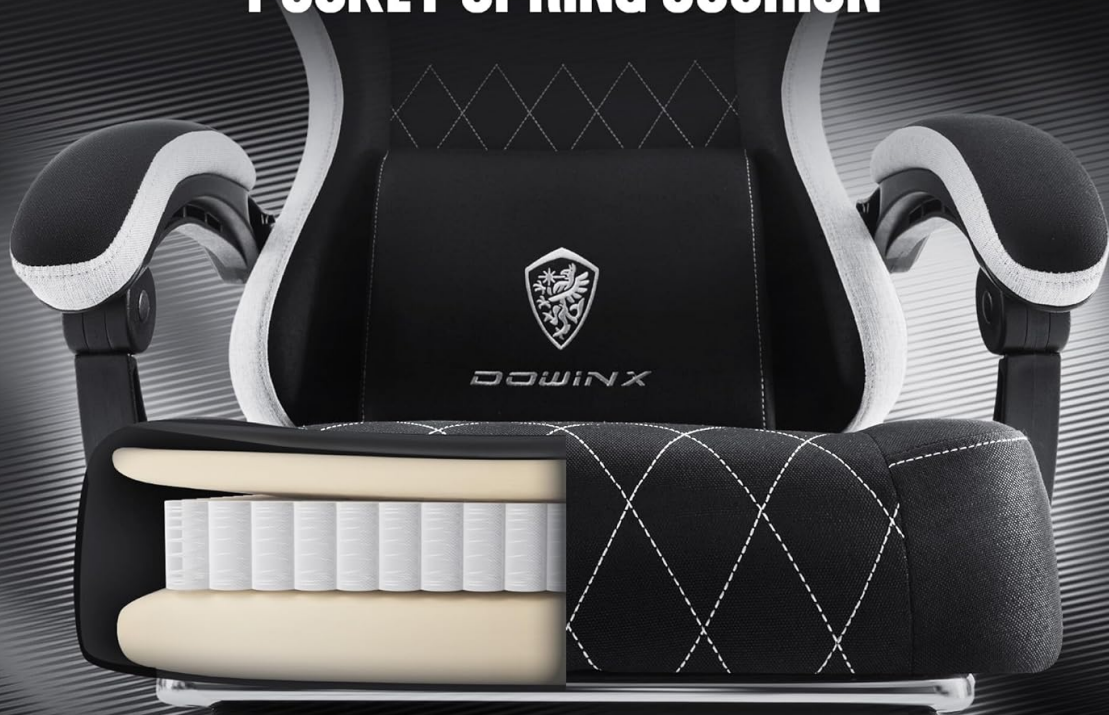

10H+ ELASTIC COMFORT POCKET SPRING CUSHION

29.8%
High Density

41%
High Resilience

0.01%
Low Deformation

Image: Cross-section view of the seat cushion highlighting the individual pocket springs for superior comfort and support.