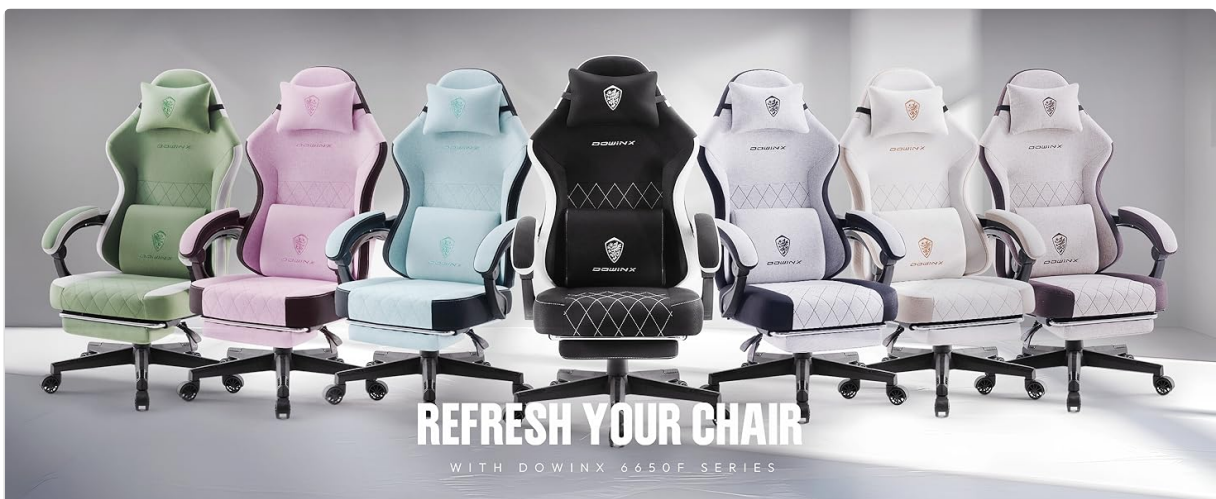

## PRODUCT FEATURES

---

- **Sofa-Level Comfort with Pocket Springs:** Advanced pocket spring cushion for even pressure distribution and ergonomic support.
- **Highly Breathable Fabric:** Self-developed mesh fabric with advanced quilting for superior ventilation and support.
- **Ergonomic Flat Seating Design:** Spacious, wingless seat accommodates various sitting postures, including cross-legged.
- **Adjustable Recline:** Backrest adjusts from 90° to 135° for work, gaming, or relaxation.
- **Extendable Footrest:** Integrated footrest for enhanced comfort during reclining.
- **Massage Lumbar Support:** USB-powered lumbar pillow provides a relaxing massage function.
- **Adjustable Headrest:** Removable headrest for neck support.
- **FSC-Certified Frame:** Constructed with an FSC-Certified wood frame for sustainability.

# 95% BREATHABILITY TECH FABRIC

Breathable and soft with high elasticity, suitable for direct skin contact and friendly to sensitive skin.

Breathability

Skin-Friendly

Durability

Image: Detail of the breathable mesh fabric, emphasizing its texture and air circulation for prolonged comfort.