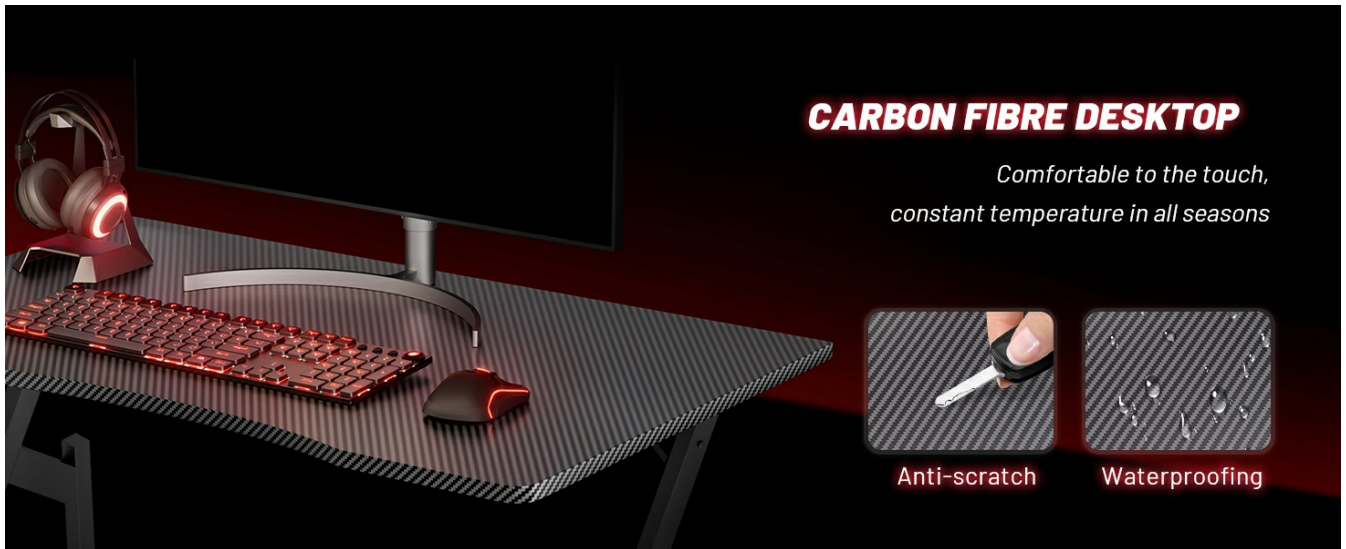

Image 5: Close-up of the carbon fiber desktop surface, demonstrating its anti-scratch and waterproofing properties.

7. TROUBLESHOOTING

- **Desk is Wobbly:**
  - Ensure the desk is placed on a flat, even surface.
  - Adjust the foot pads at the bottom of each leg to compensate for uneven flooring.
  - Check all assembly screws and bolts to ensure they are fully tightened.
  - Verify that the diagonal brace is correctly installed and secured.
- **Missing or Damaged Parts:** If you discover any missing or damaged components upon unboxing, please contact HLDIRECT customer service immediately for assistance.
- **Difficulty During Assembly:** Review the included assembly manual carefully. If issues persist, contact customer support for guidance.

8. SPECIFICATIONS

Brand	HLDIRECT
Model	32INCH
Desk Design	Computer Desk (A-Shaped Gaming Desk)
Product Dimensions (D x W x H)	19.7"D x 32"W x 29.1"H (50cm D x 81.3cm W x 74cm H)
Top Material Type	Carbon Fiber
Base Material	Alloy Steel
Maximum Weight Recommendation	200 Pounds (approx. 90 kg)
Color	Black
Required Assembly	Yes
Includes All Assembly Tools	Yes