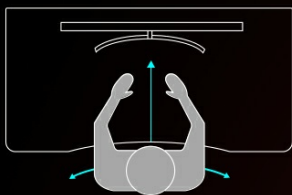

LONGER DEPTH AND MORE SPACE

*19.7 inch wide with enough space between
the monitor and the keyboard*

Image 3: Features of the HLDIRECT Gaming Desk: rounded table corners for safety, adjustable feet for stability on uneven ground, and an extra thickened diagonal brace for superb stability.

5. OPERATING INSTRUCTIONS

- **Ergonomic Design:** The A-shaped design and curved desktop are crafted for comfort, allowing arms to fit closely and providing ample legroom to reduce fatigue during long sessions.
- **Cable Management:** Use the integrated cable grommets on the desktop to organize and route your power and data cables, keeping your workspace tidy.
- **Headphone Hook:** Hang your gaming headset or headphones on the convenient hook to keep them within reach and off the desktop.
- **Cup Holder:** Place your beverage in the sturdy cup holder to prevent spills and keep your drink secure.
- **Monitor Setup:** The large desktop (32 x 19.7 inches) can accommodate various monitor sizes, and the improved frame structure supports monitor arm brackets.