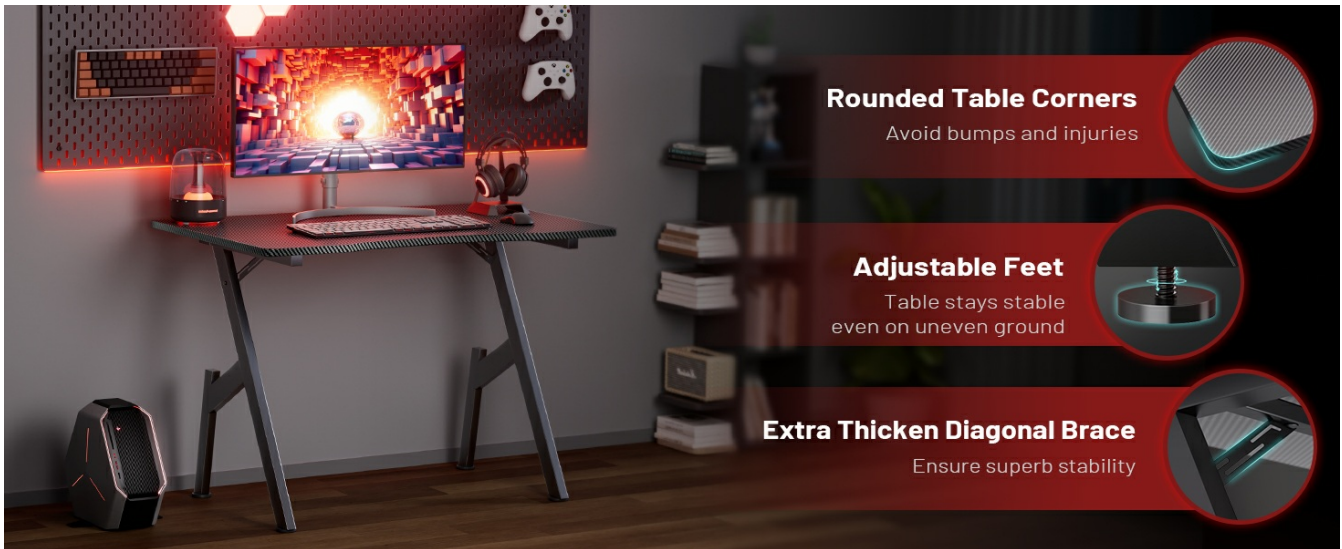

IMMERSIVE GAMING EXPERIENCE

*Spacious desktop with ergonomic curved surface,
free from constraints, free to operate*

Image 2: Close-up view of the desk's sturdy 1.1mm thick steel frame, highlighting its industrial-grade load capacity.

LONGER DEPTH AND MORE SPACE

*19.7 inch wide with enough space between
the monitor and the keyboard*

Image 3: Features of the HLDIRECT Gaming Desk: rounded table corners for safety, adjustable feet for stability on uneven ground, and an extra thickened diagonal brace for superb stability.

5. OPERATING INSTRUCTIONS

- **Ergonomic Design:** The A-shaped design and curved desktop are crafted for comfort, allowing arms to fit closely and providing ample legroom to reduce fatigue during long sessions.
- **Cable Management:** Use the integrated cable grommets on the desktop to organize and route your power and data cables, keeping your workspace tidy.
- **Headphone Hook:** Hang your gaming headset or headphones on the convenient hook to keep them within reach and off the desktop.
- **Cup Holder:** Place your beverage in the sturdy cup holder to prevent spills and keep your drink secure.
- **Monitor Setup:** The large desktop (32 x 19.7 inches) can accommodate various monitor sizes, and the improved frame structure supports monitor arm brackets.