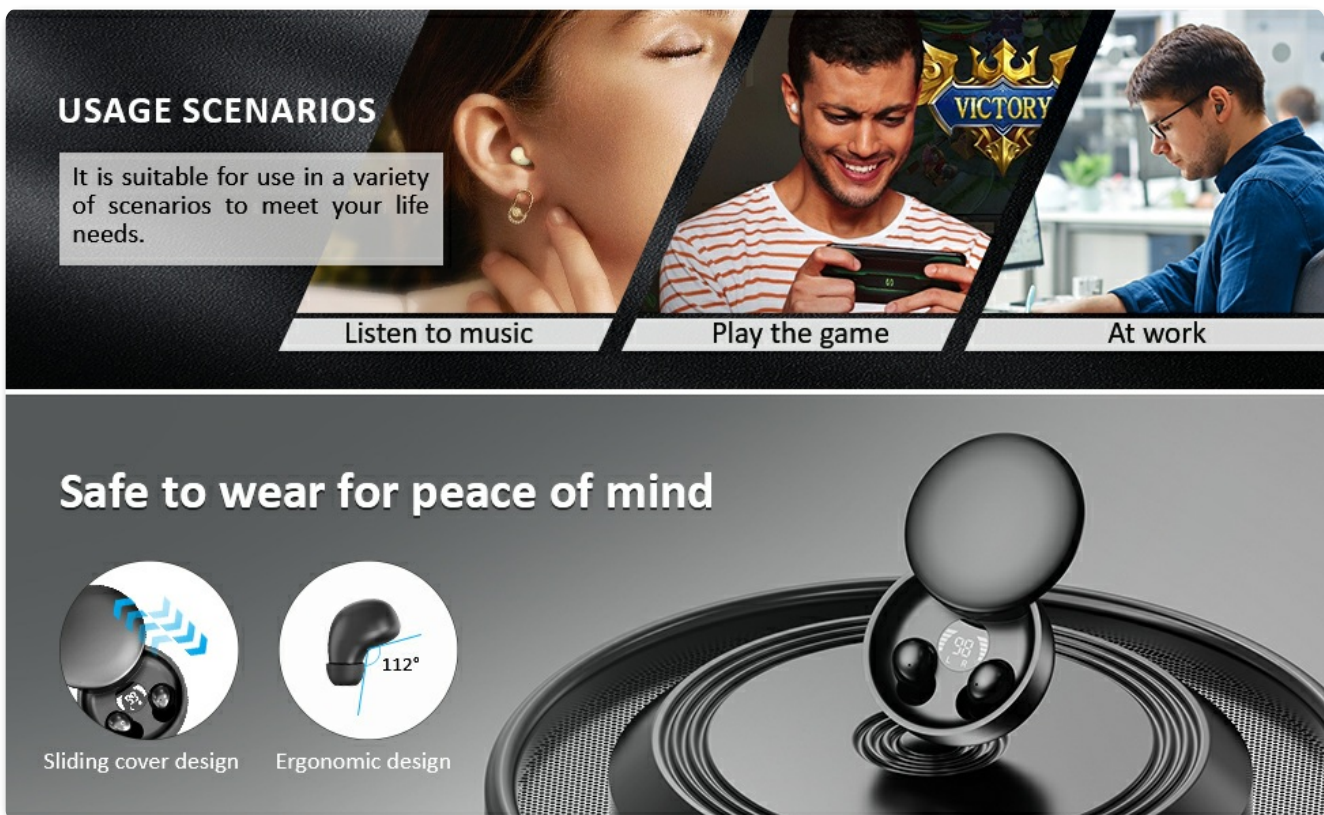

Earbud Touch Control Functions

Action	Function
Press and hold for 3 seconds	Power On/Off

Action	Function
Press and hold (L) for 1.5 seconds	Volume "-"
Press and hold (R) for 1.5 seconds	Volume "+"
Quadruple-tap the touch area	Voice Assistant
Double-click	Play/Pause
Press and hold for 1.5 seconds (during incoming call)	Reject an incoming call
Touch four times the earphone (R)	Game Mode

3.2 Usage Scenarios

The SK26 Sleep Earbuds are versatile and suitable for various daily activities:

- **Sleeping:** Their invisible and comfortable design allows for undisturbed sleep, even for side sleepers.
- **Listening to Music:** Enjoy high-quality audio with whale hollow stereo surround sound.
- **Phone Calls:** Built-in microphone and noise cancellation ensure clear conversations.
- **Working/Studying:** Discreet design makes them suitable for use in professional or academic settings without drawing attention.
- **Gaming:** Activate Game Mode for optimized audio during gameplay.

Image: Examples of how the SK26 earbuds can be used, including listening to music, gaming, and during work.

3.3 Official Product Video

Your browser does not support the video tag.

Video: An official product video showcasing the INSONIXN SK26 Sleep Earbuds, highlighting their features and design.