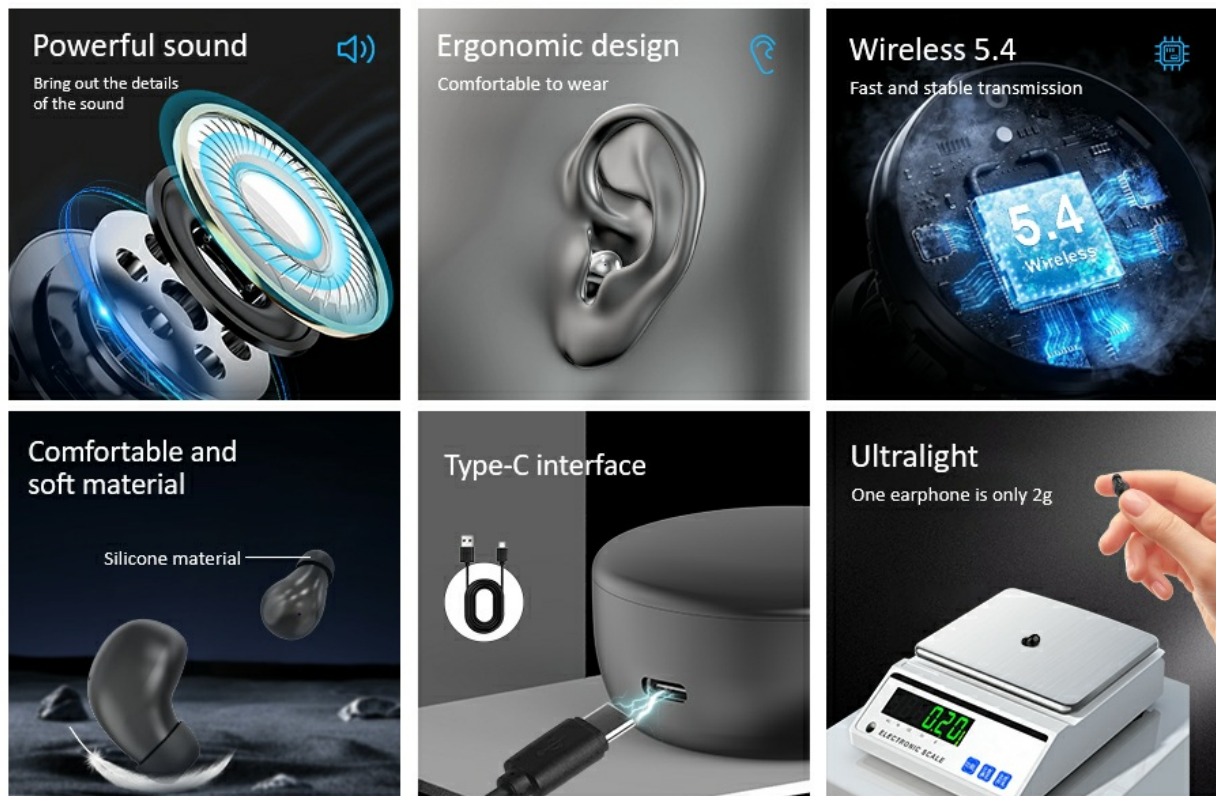

- **Waterproof:** Provides protection against water exposure.

2. SETUP

2.1 What's Included

Your SK26 Sleep Earbuds package typically includes:

- SK26 Sleep Earbuds (Left and Right)
- Portable Charging Case
- USB-C Charging Cable
- User Manual

Image: The Type-C charging interface on the earbud case, highlighting its fast charging capability.

2.3 Pairing with Your Device

1. Open the charging case. The earbuds will automatically enter pairing mode (indicated by flashing lights on the earbuds, if applicable, or a voice prompt).
2. On your device (smartphone, tablet, etc.), go to Bluetooth settings and turn on Bluetooth.
3. Search for "SK26" or "INSONIXN-TWS-SK26" in the list of available devices and select it to connect.