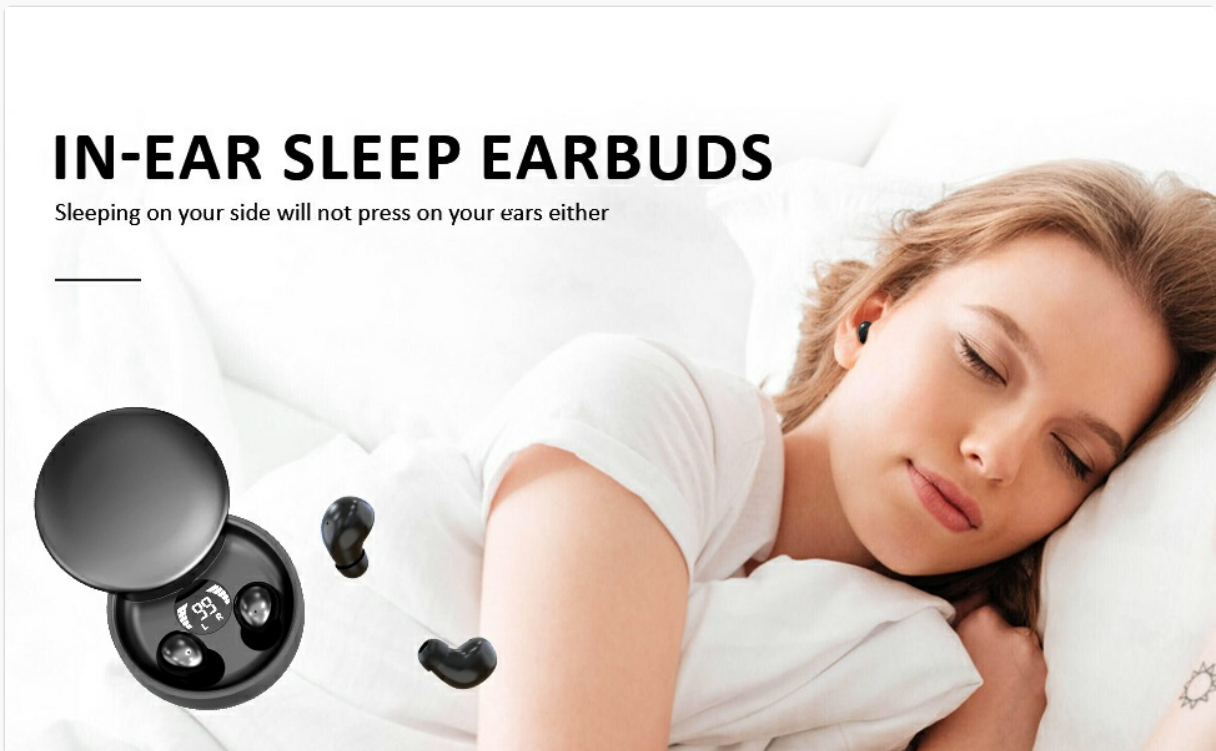

## 1. PRODUCT OVERVIEW

The INSONIXN SK26 Sleep Earbuds are designed for comfort and discretion, ideal for use during sleep, work, or leisure. These mini, lightweight earbuds offer a secure fit and clear audio experience.

### IN-EAR SLEEP EARBUDS

Sleeping on your side will not press on your ears either

Figure 1: The compact design of the SK26 earbuds, highlighting their small size for discreet wear.

## Safe to wear for peace of mind

Sliding cover design

Ergonomic design

Figure 2: The SK26 earbuds are designed for comfortable wear, even when sleeping on your side, without causing discomfort.