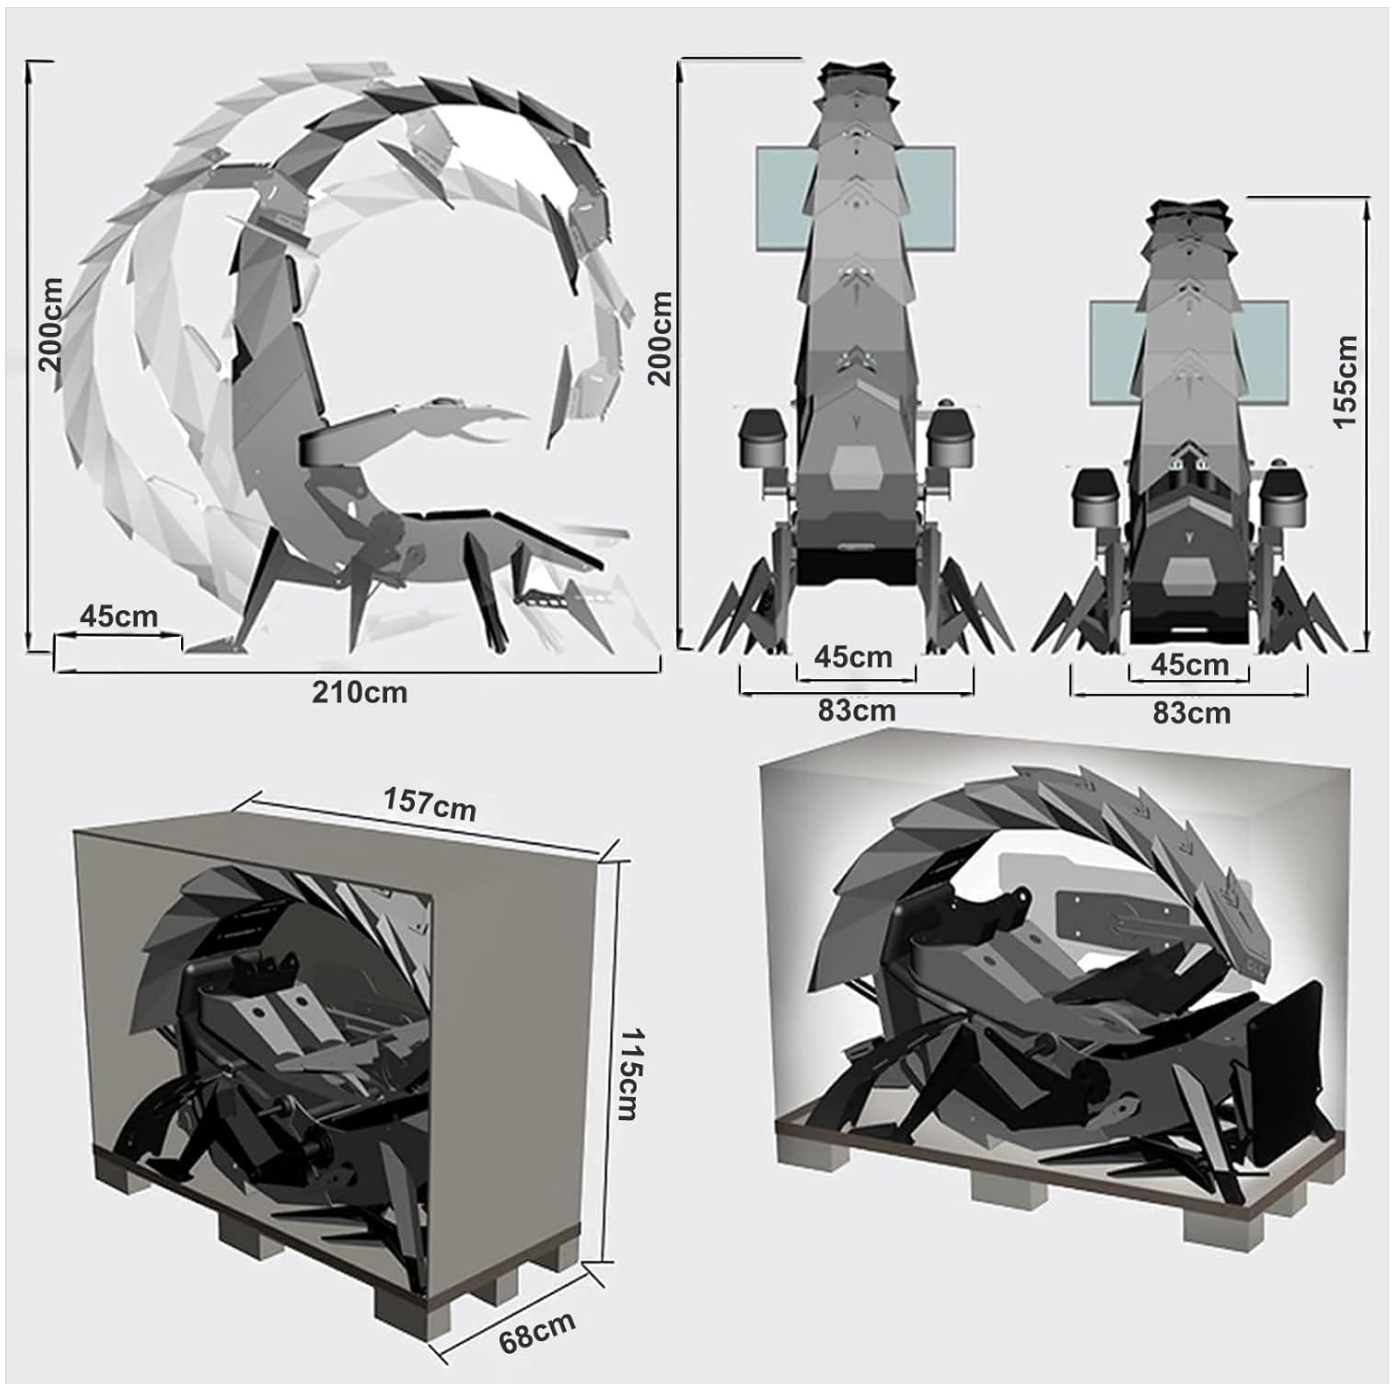

PRODUCT FEATURES

The Scorpion Game Chair is engineered with advanced features for comfort and functionality:

- **Scorpion-shaped Design:** A unique computer cockpit suitable for professional gamers and office workers.
- **Multi-Monitor Support:** Capable of supporting a single screen up to 43 inches, a 49-inch ultra-wide screen, or up to three 32-inch monitors. Expandable to five 27-inch monitors.
- **Ergonomic Adjustments:** Electronically controlled adjustments for swing arm lifting/lowering, overall zero-gravity cockpit positioning, seat back, and pitching seat. Supports upright, half-lying, and fully reclined postures.
- **Integrated RGB Lighting:** The overall frame is equipped with adjustable 16-color RGB light strips.
- **Manual Entry/Exit:** Armrest and keyboard tray can be manually opened and closed for convenient access.
- **Spacious Keyboard Tray:** An oversized 90x40 cm keyboard tray accommodates laptops and includes a hidden cup holder and headphone hanger.
- **Durable Construction:** Features an all-steel structure with an electroplating spraying process and high-quality PU leather for comfort and longevity.

Image: Dimensional drawings of the chair in different positions and its shipping package, indicating overall size and footprint.

Entry Door Dimensions Requirements

Product Size

Image: Illustration detailing the minimum required door width for transporting the chair, indicating it must be greater than 16cm.