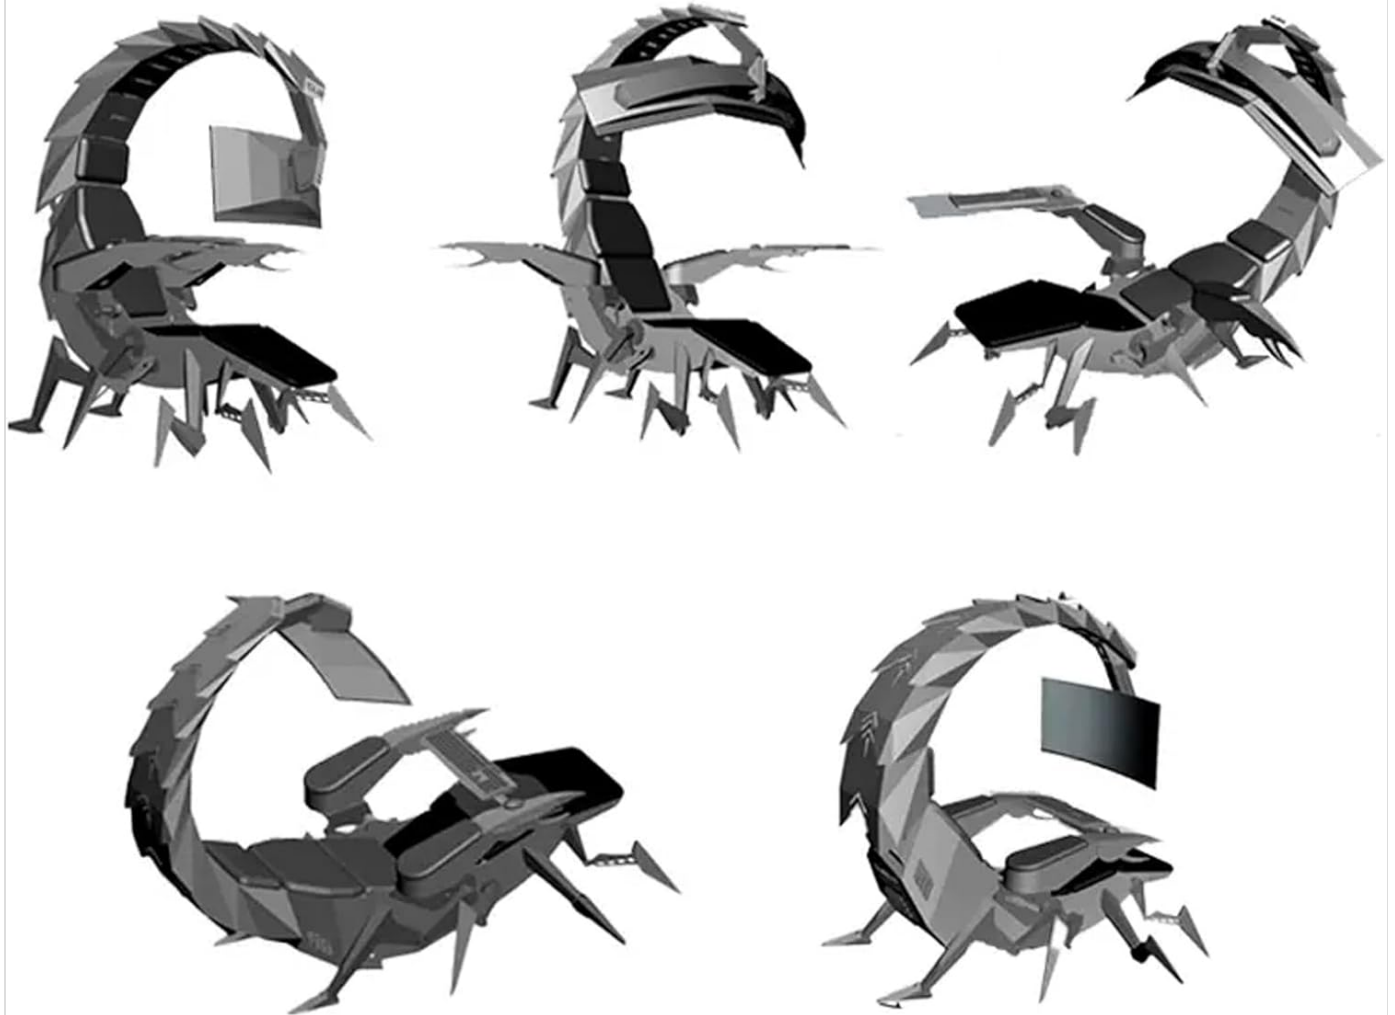

- **Swing Arm:** Use the designated buttons to raise or lower the monitor swing arm.
- **Cockpit Zero Gravity:** Adjust the overall tilt of the cockpit to achieve a zero-gravity posture.
- **Seat Back:** Recline or incline the seat back to your desired angle.
- **Pitching Seat:** Adjust the forward or backward tilt of the seat base.
- **RGB Lighting:** Cycle through 16 different color options for the integrated RGB light strips.

One-Click Start

Say goodbye to the cumbersome process and enter the state of transformation immediately

Image: Visual representation of the chair's "One-Click Start" feature, demonstrating its ability to transform into various ergonomic positions.

Keyboard Tray and Armrests:

The armrests and keyboard tray can be manually opened and closed. This allows for easy entry and exit from the cockpit. Ensure the tray is securely positioned when in use.

Image: A user engaged in an activity within the cockpit, showcasing the multi-monitor setup and ergonomic seating from a top perspective.