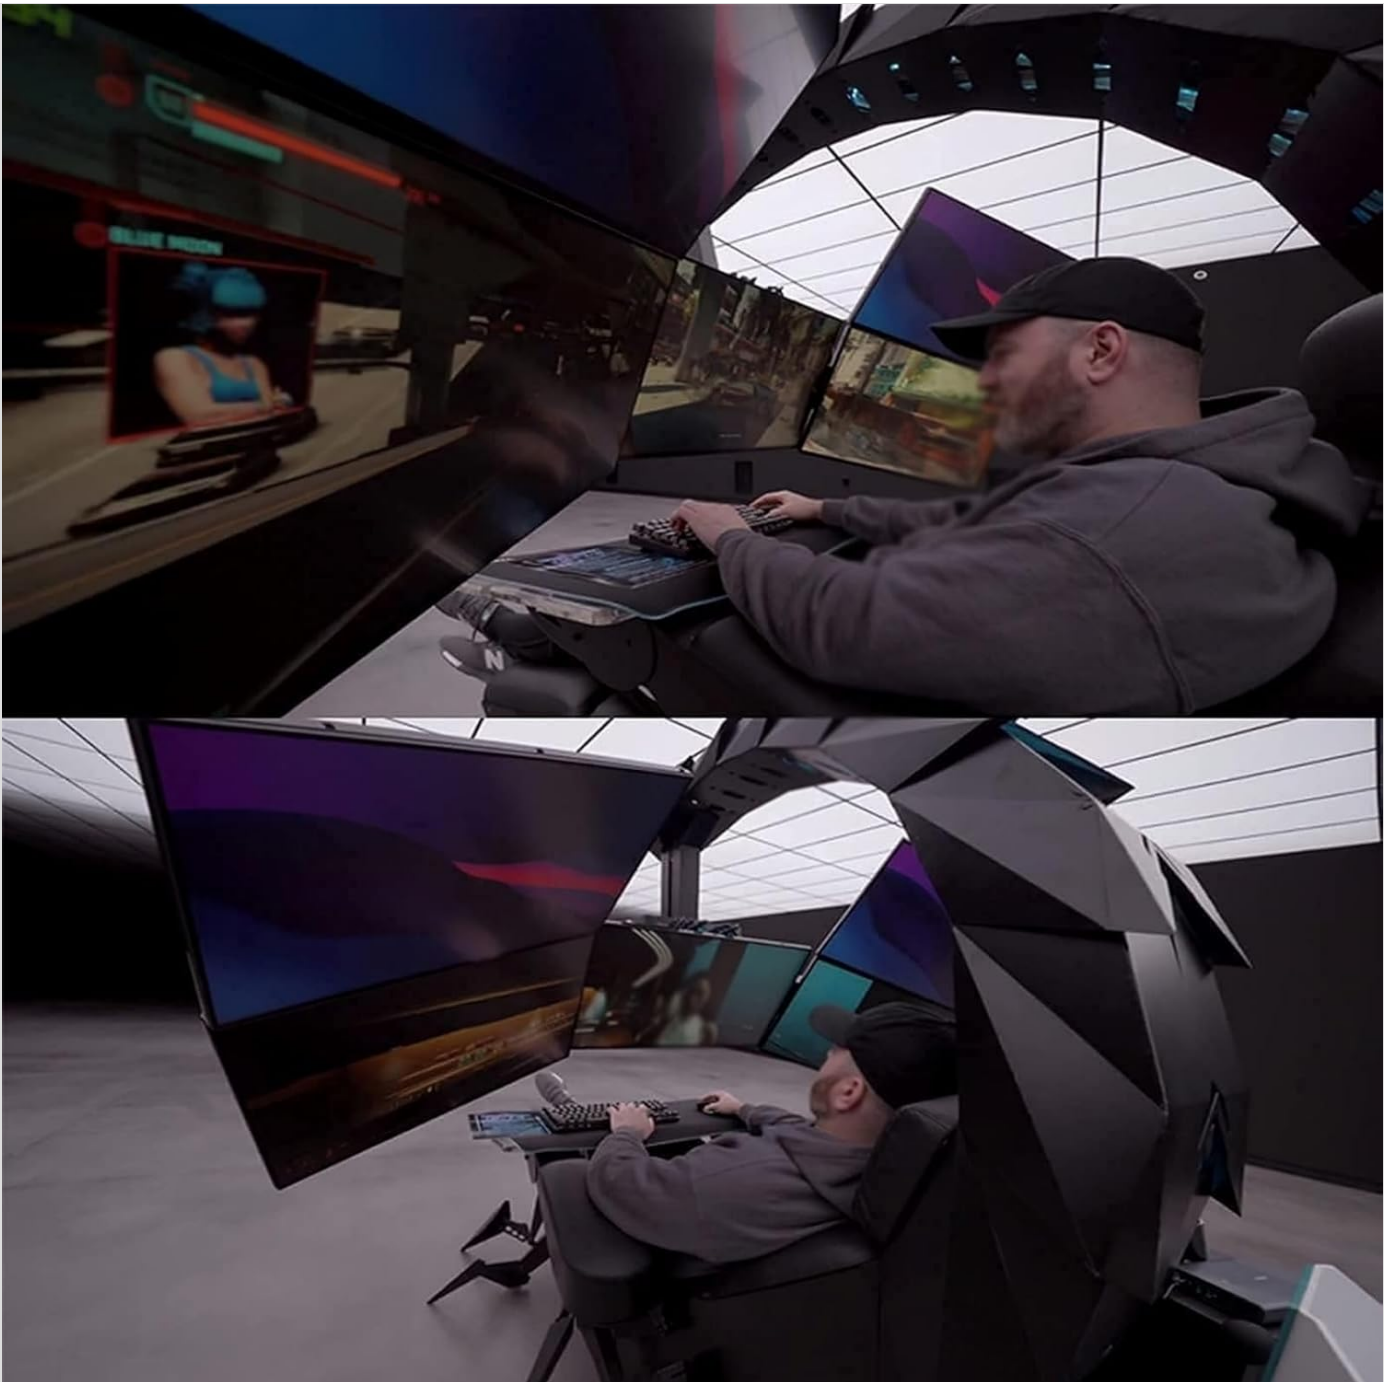

PRODUCT FEATURES

The Scorpion Game Chair is engineered with advanced features for comfort and functionality:

- **Scorpion-shaped Design:** A unique computer cockpit suitable for professional gamers and office workers.
- **Multi-Monitor Support:** Capable of supporting a single screen up to 43 inches, a 49-inch ultra-wide screen, or up to three 32-inch monitors. Expandable to five 27-inch monitors.
- **Ergonomic Adjustments:** Electronically controlled adjustments for swing arm lifting/lowering, overall zero-gravity cockpit positioning, seat back, and pitching seat. Supports upright, half-lying, and fully reclined postures.
- **Integrated RGB Lighting:** The overall frame is equipped with adjustable 16-color RGB light strips.
- **Manual Entry/Exit:** Armrest and keyboard tray can be manually opened and closed for convenient access.
- **Spacious Keyboard Tray:** An oversized 90x40 cm keyboard tray accommodates laptops and includes a hidden cup holder and headphone hanger.
- **Durable Construction:** Features an all-steel structure with an electroplating spraying process and high-quality PU leather for comfort and longevity.

Keyboard Tray and Armrests:

The armrests and keyboard tray can be manually opened and closed. This allows for easy entry and exit from the cockpit. Ensure the tray is securely positioned when in use.

Image: A user engaged in an activity within the cockpit, showcasing the multi-monitor setup and ergonomic seating from a top perspective.

Image: A user operating the chair with multiple monitors, illustrating the ergonomic and immersive experience from a frontal view.

Image: The Scorpion Game Chair fully assembled with monitors, presented in a room setting from a side angle.