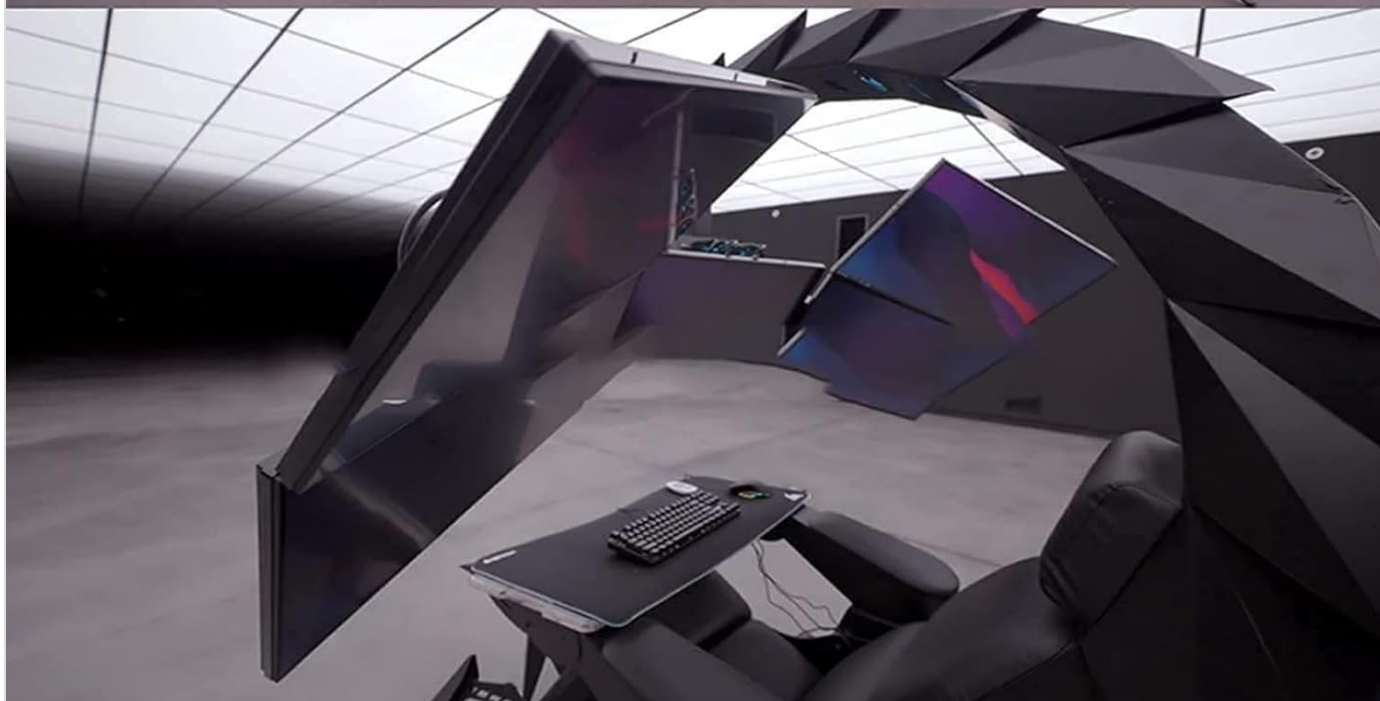

PRODUCT FEATURES

The Scorpion Game Chair is engineered with advanced features for comfort and functionality:

- **Scorpion-shaped Design:** A unique computer cockpit suitable for professional gamers and office workers.
- **Multi-Monitor Support:** Capable of supporting a single screen up to 43 inches, a 49-inch ultra-wide screen, or up to three 32-inch monitors. Expandable to five 27-inch monitors.
- **Ergonomic Adjustments:** Electronically controlled adjustments for swing arm lifting/lowering, overall zero-gravity cockpit positioning, seat back, and pitching seat. Supports upright, half-lying, and fully reclined postures.
- **Integrated RGB Lighting:** The overall frame is equipped with adjustable 16-color RGB light strips.
- **Manual Entry/Exit:** Armrest and keyboard tray can be manually opened and closed for convenient access.
- **Spacious Keyboard Tray:** An oversized 90x40 cm keyboard tray accommodates laptops and includes a hidden cup holder and headphone hanger.
- **Durable Construction:** Features an all-steel structure with an electroplating spraying process and high-quality PU leather for comfort and longevity.

Keyboard Tray and Armrests:

The armrests and keyboard tray can be manually opened and closed. This allows for easy entry and exit from the cockpit. Ensure the tray is securely positioned when in use.

Image: A user engaged in an activity within the cockpit, showcasing the multi-monitor setup and ergonomic seating from a top perspective.

Image: A user operating the chair with multiple monitors, illustrating the ergonomic and immersive experience from a frontal view.

Image: The Scorpion Game Chair fully assembled with monitors, presented in a room setting from a side angle.