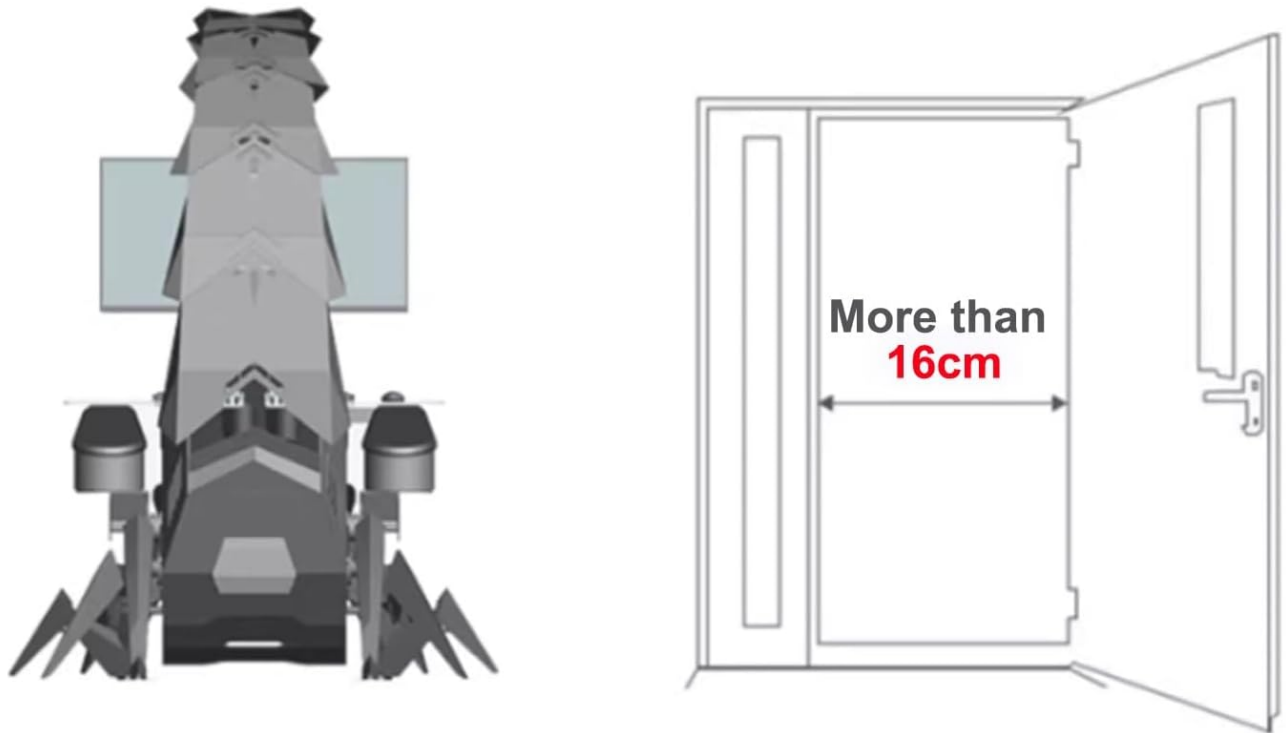

Image: Dimensional drawings of the chair in different positions and its shipping package, indicating overall size and footprint.

Entry Door Dimensions Requirements

Product Size

Image: Illustration detailing the minimum required door width for transporting the chair, indicating it must be greater than 16cm.