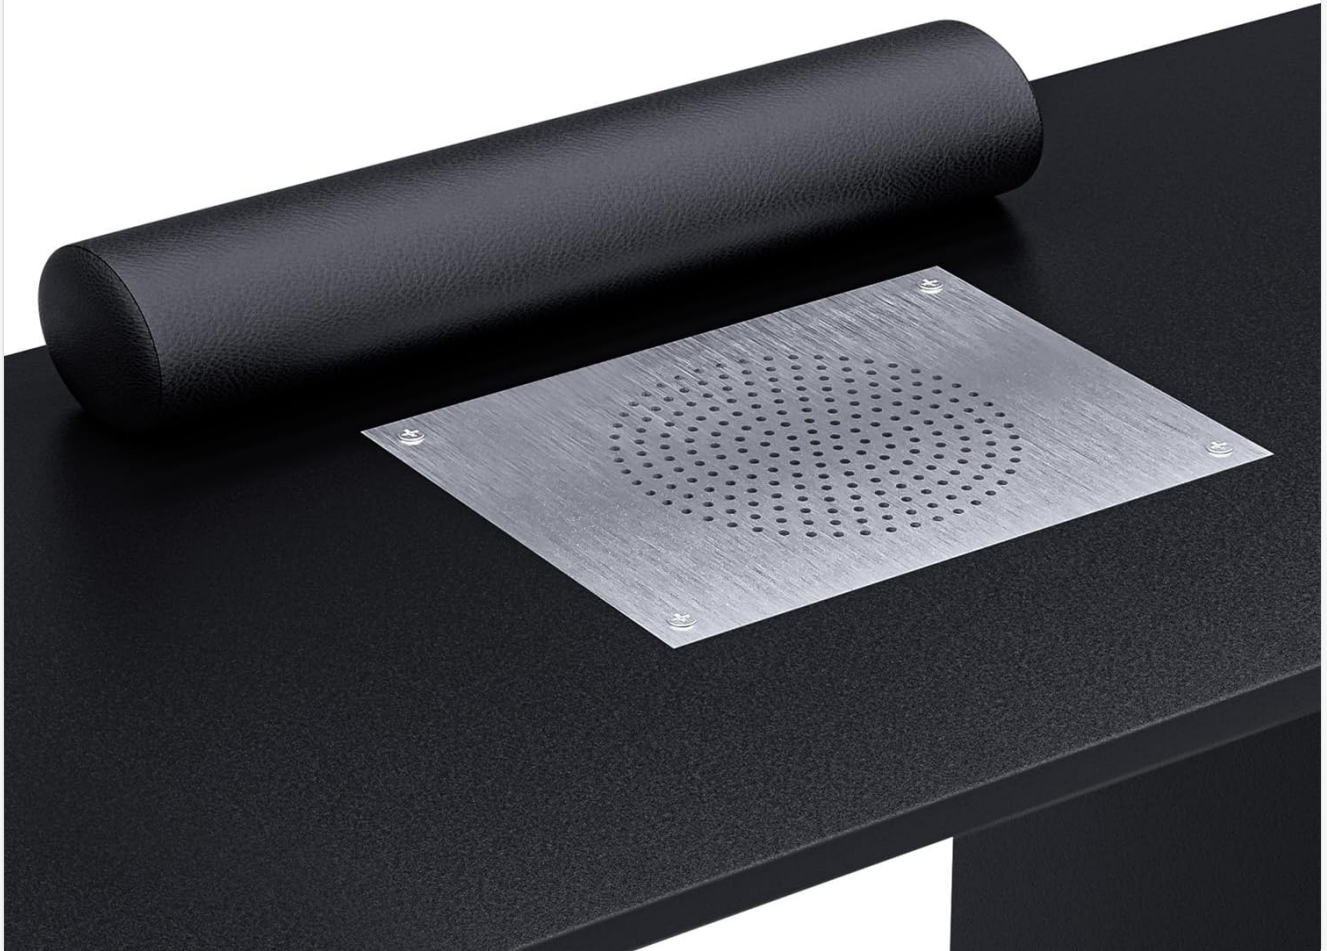

Kikihuose US13020310

Kikihuose Manicure Table with Dust Collector

Model: US13020310 - Instruction Manual

INTRODUCTION

Thank you for choosing the Kikihuose Manicure Table with Dust Collector. This manual provides essential information for the safe assembly, operation, and maintenance of your new manicure table. Please read these instructions carefully before use and retain them for future reference.

Strong Suction Dust Collector

Built-in vents collect dust & keep table clean

Figure 3: Detail of the integrated electric dust collector with vents on the tabletop, designed to capture nail dust.

2. Storage Features