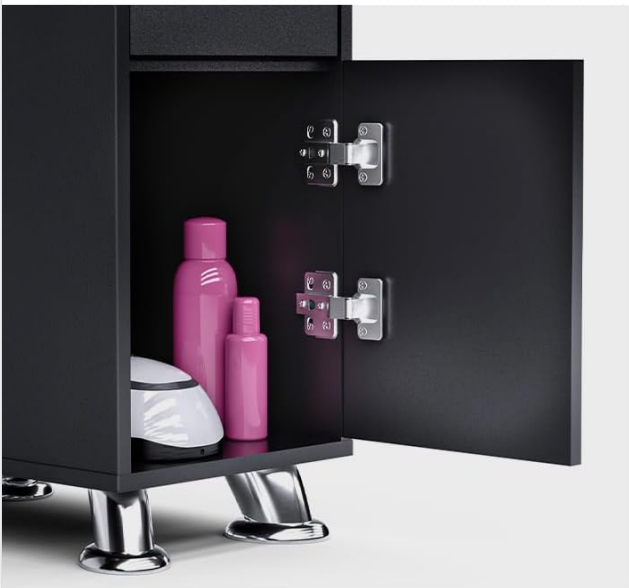

The workstation offers extensive storage solutions to keep your supplies organized:

- **Open Shelves:** Four open shelves provide easy access to frequently used items.
- **Vertical Pull-out Locker:** A multi-layered vertical pull-out locker is ideal for classifying and storing numerous nail polish bottles.
- **Drawers:** Two smooth-gliding drawers offer concealed storage. These drawers include 4 adjustable dividers that can be tailored to create custom compartments for various items.
- **Side Cabinet:** A large capacity side cabinet provides additional storage for bulkier items.

Large Storage Space

Make the drawers easy to be pushed in and pulled out smoothly

Figure 4: Illustrates the smooth-gliding drawers and a side cabinet, highlighting the ample storage capacity.

4 drawer dividers included