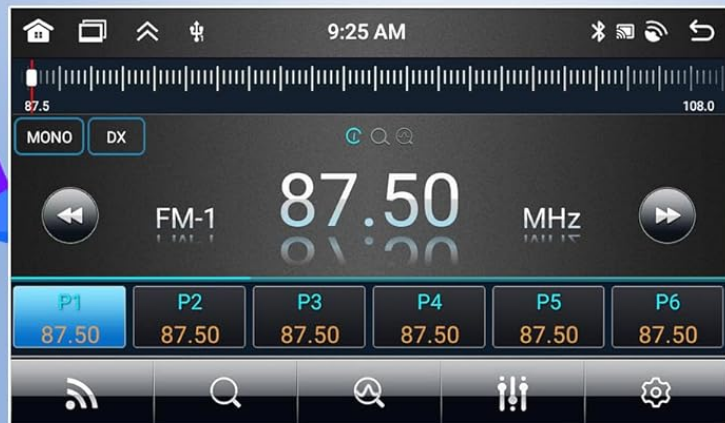

Support hands-free calls, Bluetooth music, loading phone books, etc.

I'm driving.

Hey, what you do where?

FM/RDS

87.0M-108M FM frequency, can preset 18 radio stations. Listen to real-time traffic information, news, weather forecasts ect.