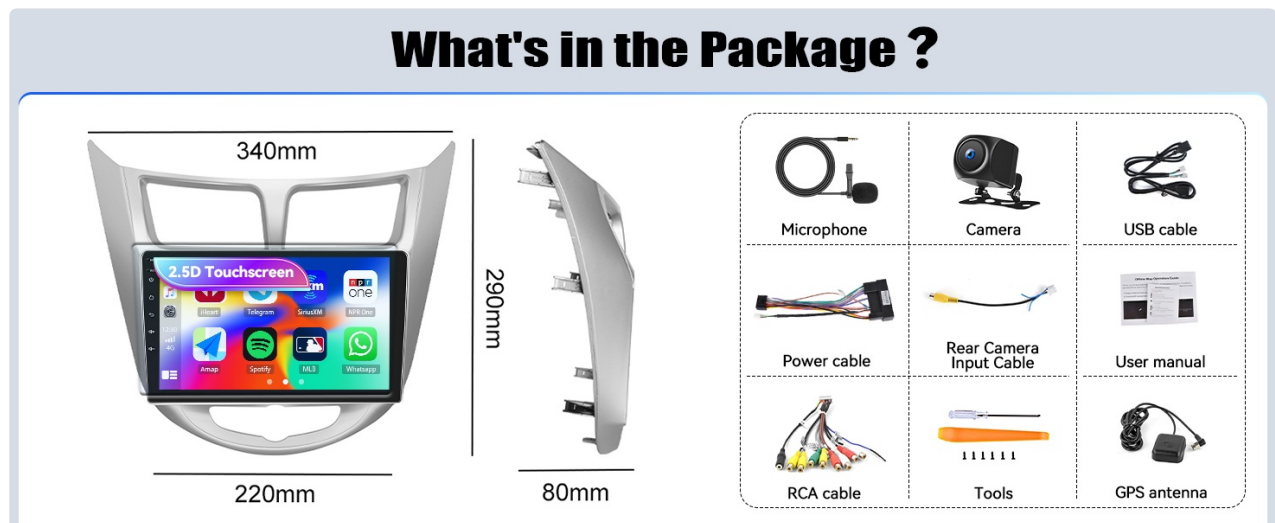

2. SETUP AND INSTALLATION

This section guides you through the physical installation of the car stereo and its components.

2.1 Package Contents

Before beginning installation, verify that all components are present in the package:

Figure 2.1: Included components and unit dimensions.

- CAMECHO Android Car Stereo Unit
- Backup Camera
- Microphone
- USB Cables (x2)
- RCA Cable
- Power Cable
- Rear Camera Input Cable
- GPS Antenna
- Installation Tools
- User Manual (this document)

2.2 Compatibility Check

Ensure your vehicle is a **2010-2016 Hyundai Accent, Verna, or Solaris**. The stereo is designed to fit the specific dashboard dimensions of these models.