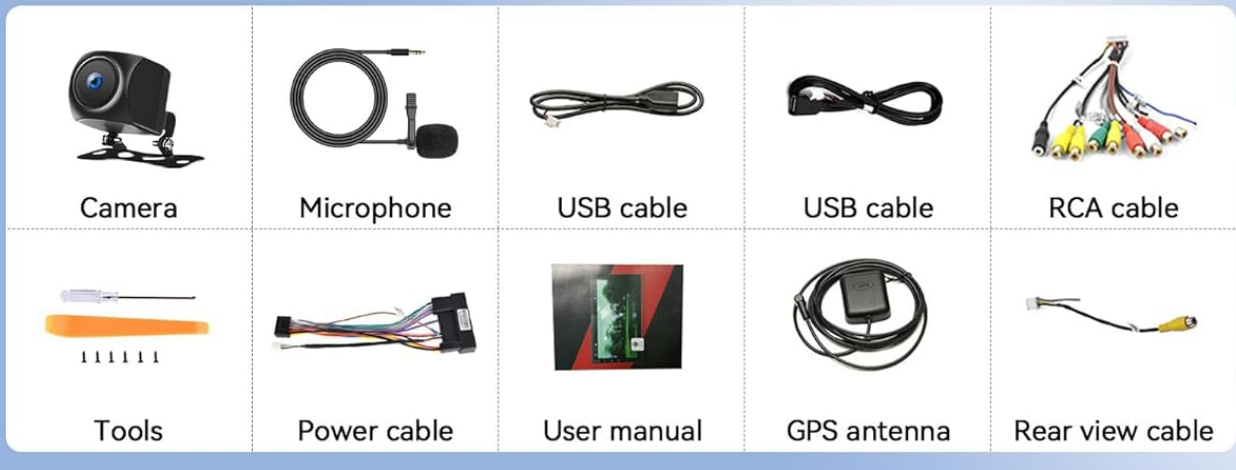

Figure 3.3: Integrated GPS navigation and WiFi connectivity for online services and app downloads.

3.4 Bluetooth 5.0 and FM/RDS Radio

Enjoy hands-free calling and Bluetooth audio streaming. The built-in FM/RDS radio allows you to listen to local broadcasts, traffic updates, and weather forecasts.

Size & Package Size

9" Touch Screen Car Radio with Bluetooth for 2010-2016
Hyundai Verna Accent Solaris

Figure 3.4: Bluetooth hands-free calling and FM/RDS radio interface.

3.5 Steering Wheel Control

Control essential functions like answering calls, adjusting volume, and switching music tracks directly from your vehicle's steering wheel controls for safer driving.

Easy Installation Backup Camera

Say goodbye to blind spots when maneuvering. Automatically turn to back up camera mode when you reverse your car. Make it safer and easy to park your car

Steering Wheel Control

Support the use of the steering wheel to control answering calls, switching music, adjusting the volume, etc., to make you safer while driving

Figure 3.5: Steering wheel control integration for convenient operation.