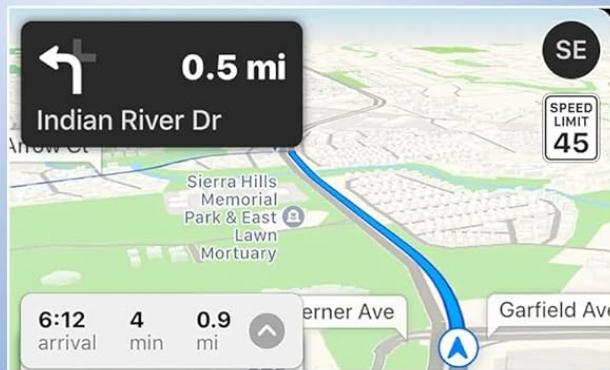

Built-in GPS Navigation

Supports online and offline Map. Supports a variety of navigation applications, making sure you never get lost!