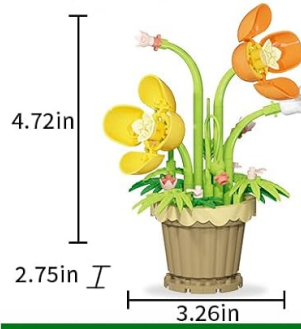

Beauty Of
FLOWER

PCS:163