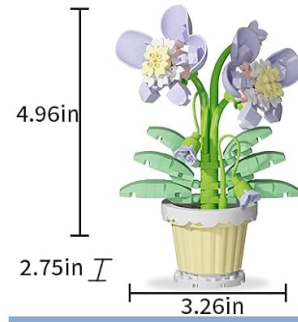

8. Specifications

Feature	Detail
Product Dimensions (overall)	2.75 x 2.94 x 4.56 inches (individual models vary)
Item Weight	1.74 pounds (total package)
ASIN	B0DCCF4MB9
Manufacturer Recommended Age	8 - 14 years
Manufacturer	CHAOLECHUANG
Number of Pieces	Approximately 2531 (total across 12 sets)

Beauty Of
FLOWER

PCS:260

Beauty Of
FLOWER

PCS:163

Beauty Of
FLOWER

PCS:205

Beauty Of
FLOWER

PCS:214

Beauty Of
FLOWER

PCS:105

Beauty Of
FLOWER

PCS:202

Micro Block

Image: A diagram illustrating the approximate dimensions of several individual flower building block models.

Micro Block

Image: A second diagram providing approximate dimensions for other individual flower building block models.