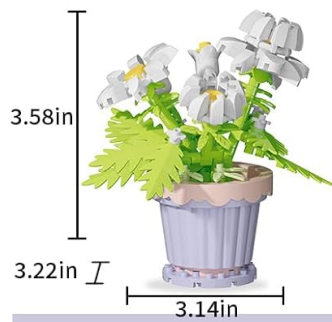

8. Specifications

Feature	Detail
Product Dimensions (overall)	2.75 x 2.94 x 4.56 inches (individual models vary)
Item Weight	1.74 pounds (total package)
ASIN	B0DCCF4MB9
Manufacturer Recommended Age	8 - 14 years
Manufacturer	CHAOLECHUANG
Number of Pieces	Approximately 2531 (total across 12 sets)

Beauty Of
FLOWER

PCS:260

Beauty Of
FLOWER

PCS:163

Beauty Of
FLOWER

PCS:205

Beauty Of
FLOWER

PCS:214

Beauty Of
FLOWER

PCS:105

Beauty Of
FLOWER

PCS:202

Micro Block

Image: A diagram illustrating the approximate dimensions of several individual flower building block models.

Micro Block

Image: A second diagram providing approximate dimensions for other individual flower building block models.