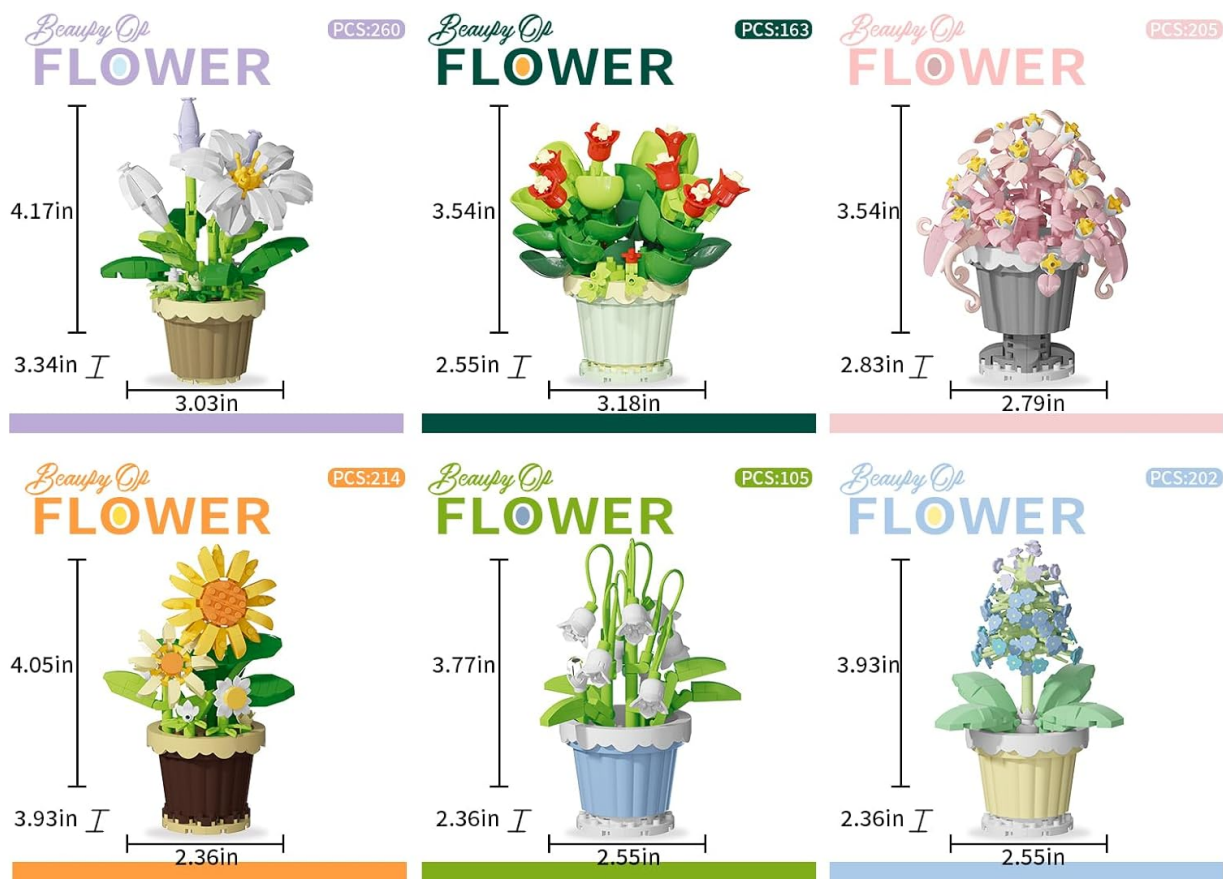

Beauty Of
FLOWER

PCS:105

Beauty Of
FLOWER

PCS:202

Micro Block

Image: A diagram illustrating the approximate dimensions of several individual flower building block models.

Micro Block

Image: A second diagram providing approximate dimensions for other individual flower building block models.