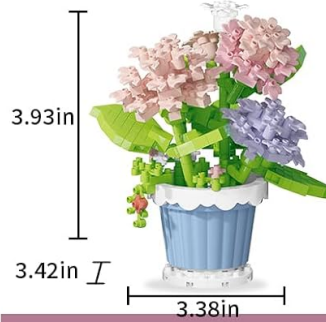

8. Specifications

Feature	Detail
Product Dimensions (overall)	2.75 x 2.94 x 4.56 inches (individual models vary)
Item Weight	1.74 pounds (total package)
ASIN	B0DCCF4MB9
Manufacturer Recommended Age	8 - 14 years
Manufacturer	CHAOLECHUANG
Number of Pieces	Approximately 2531 (total across 12 sets)

Beauty Of
FLOWER

PCS:105

Beauty Of
FLOWER

PCS:202

Micro Block

Image: A diagram illustrating the approximate dimensions of several individual flower building block models.

Micro Block

Image: A second diagram providing approximate dimensions for other individual flower building block models.