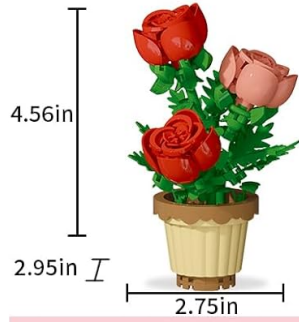

Beauty Of
FLOWER

PCS:260