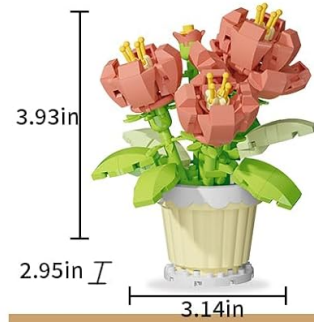

8. Specifications

Feature	Detail
Product Dimensions (overall)	2.75 x 2.94 x 4.56 inches (individual models vary)
Item Weight	1.74 pounds (total package)
ASIN	B0DCCF4MB9
Manufacturer Recommended Age	8 - 14 years
Manufacturer	CHAOLECHUANG
Number of Pieces	Approximately 2531 (total across 12 sets)

Beauty Of
FLOWER

PCS:260

Beauty Of
FLOWER

PCS:163

Beauty Of
FLOWER

PCS:205

Beauty Of
FLOWER

PCS:214

Beauty Of
FLOWER

PCS:105

Beauty Of
FLOWER

PCS:202

Micro Block

Image: A diagram illustrating the approximate dimensions of several individual flower building block models.

Micro Block

Image: A second diagram providing approximate dimensions for other individual flower building block models.