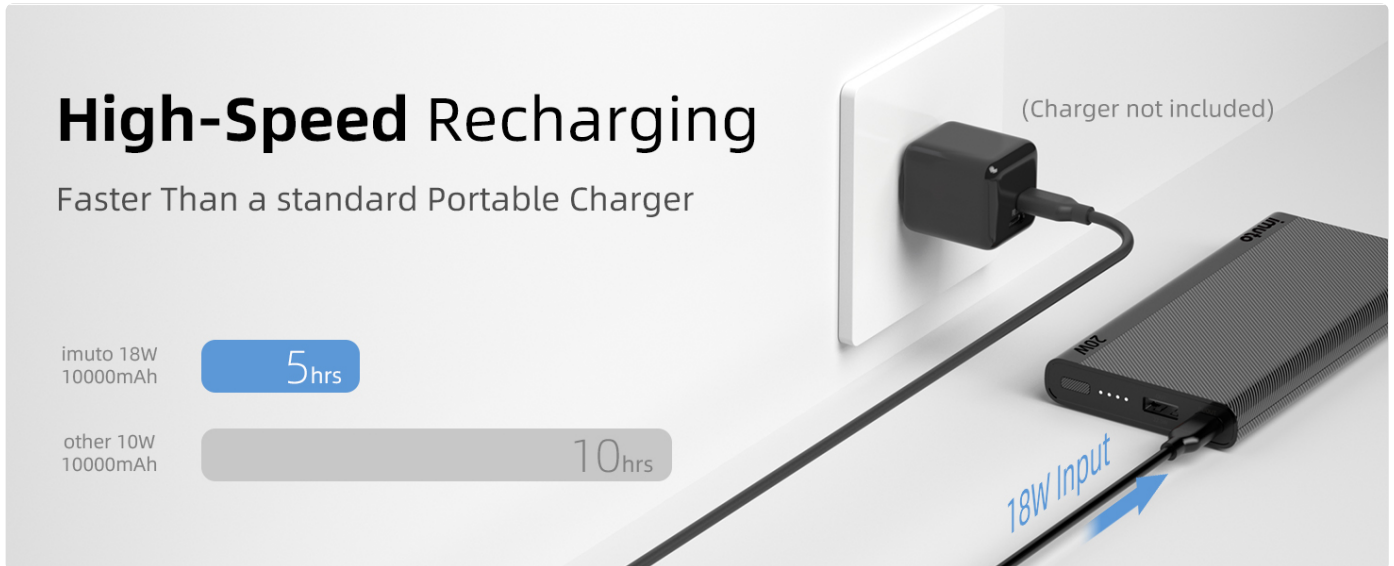

Image: A graphic illustrating the faster recharging time of the imuto 18W 10000mAh power bank (5 hours) compared to a standard 10W 10000mAh power bank (10 hours).

OPERATING INSTRUCTIONS

---

1. Charging Your Devices

The imuto portable charger features both USB-C and USB-A output ports for charging various devices.

- **USB-C Output (PD 20W):** Connect your device using a USB-C to USB-C cable or a USB-C to Lightning cable (not included). This port supports Power Delivery for fast charging compatible devices like iPhones and iPads.
- **USB-A Output (18W):** Connect your device using a standard USB-A charging cable. This port is suitable for a wide range of smartphones, earbuds, and other USB-powered accessories.
- **Simultaneous Charging:** You can charge two devices concurrently using both the USB-C and USB-A ports. The total output will be shared, with a maximum combined output of 15W (5V/3A).