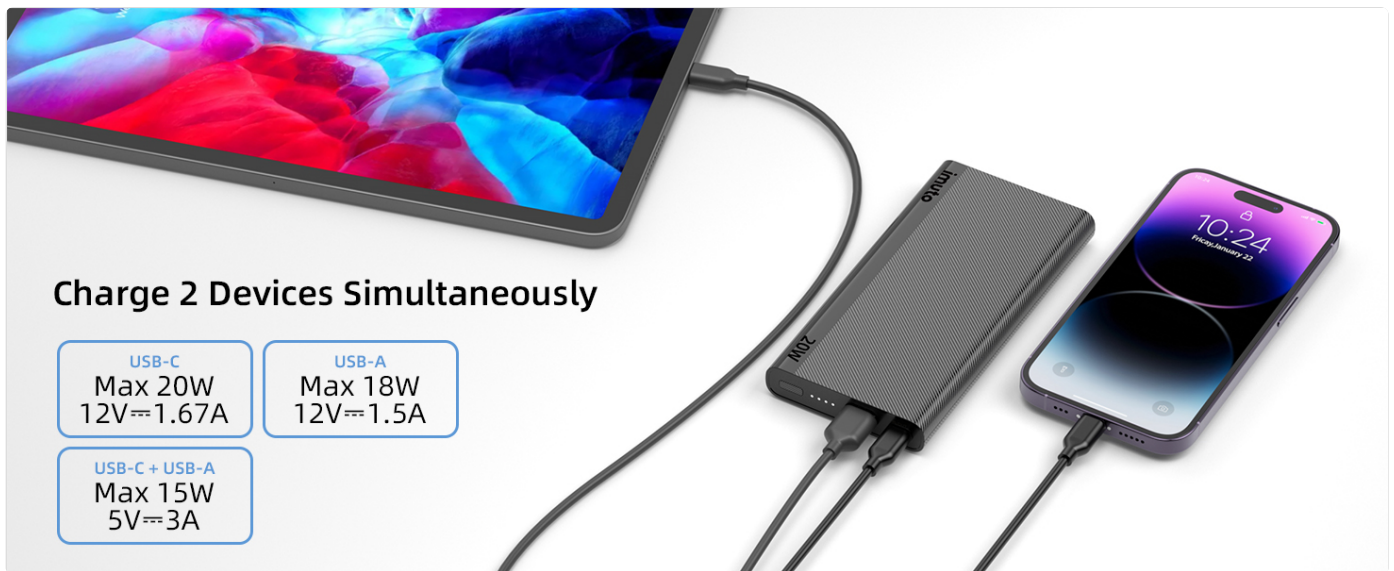

Charge 2 Devices Simultaneously

Image: The imuto portable charger is shown charging an iPhone via its USB-C port and a pair of AirPods via its USB-A port simultaneously.

Image: A diagram illustrating the simultaneous charging capabilities, showing a tablet connected to the USB-C port and a phone to the USB-A port.