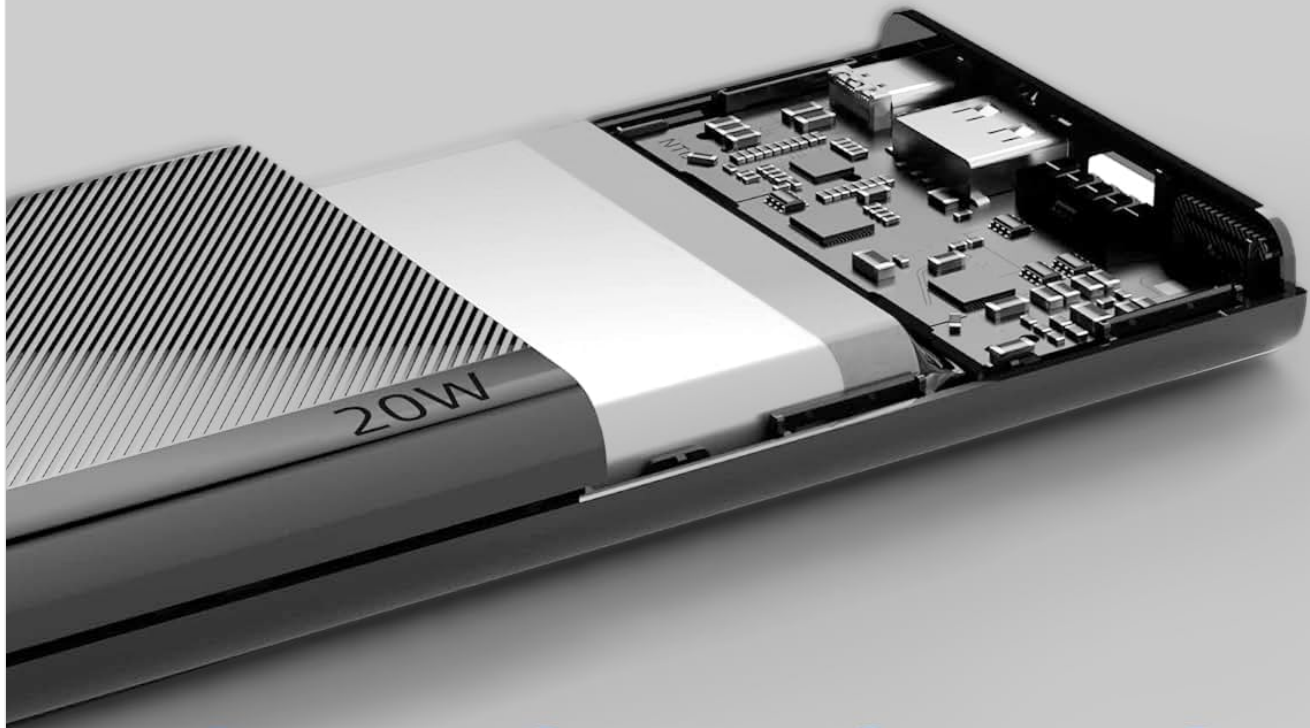

SuperiorSafety

Multi-Protect safety technology ensures complete protection for your devices.

Input High-Voltage Protection

Output High-Voltage Protection

Input Current Regulation

Output Current Regulation

Automatic Current Matching

Input Short-Circuit Protection

Output Short-Circuit Protection

Static Resistance

Image: An exploded view diagram of the imuto portable charger, highlighting various safety protections such as input/output high-voltage protection, current regulation, short-circuit protection, and static resistance.

SPECIFICATIONS

Model Number	649P2