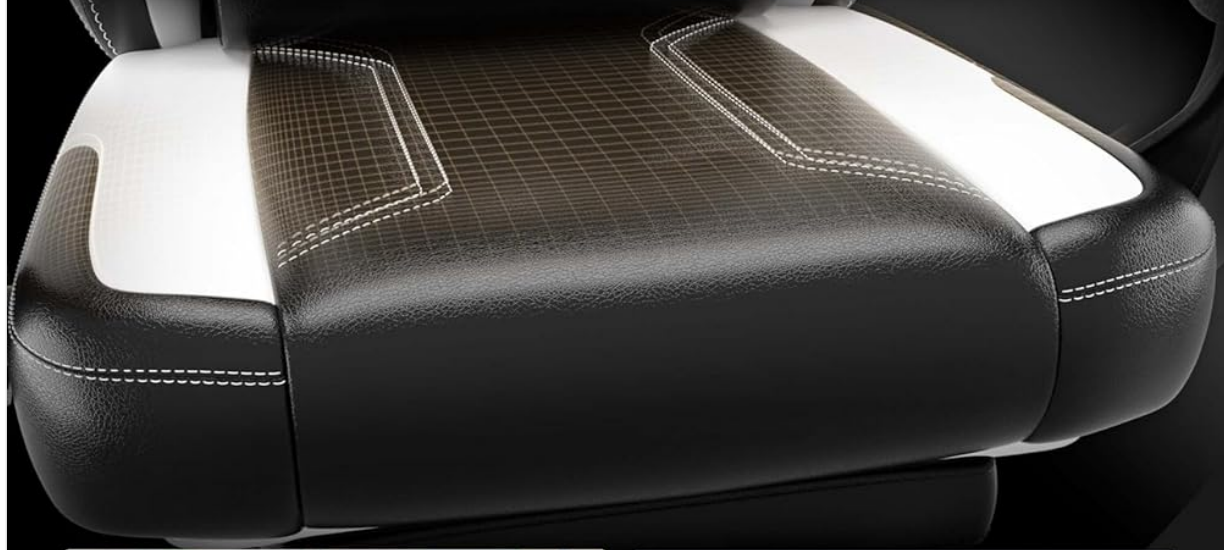

The Dowinx LS-6650HG02 is designed for comfort and functionality, featuring a wide seat, ergonomic S-shape design, 145° reclining, adjustable height, retractable footrest, and interlocking armrests, making it suitable for gaming, office work, and relaxation.

Image: The Dowinx LS-6650HG02 Gaming Chair, showcasing its design and suitability for various activities.

『51cmフラット』座面設計

自由な姿勢のため、座り心地に雲泥の差が！

◎
本商品

だから、より快適!

NEW!! フラット座面

- あらゆる体格に対応可能
- 自然な姿勢で快適な座り心地を

×
一般的なゲーミングチェア

従来品

- お尻や太ももが圧迫される
- 狭くて、窮屈…

Image: Illustrating the spacious, flat seat design of the Dowinx LS-6650HG02, offering more freedom of movement compared to traditional gaming chairs.

チェアでも驚異的な『収納力』! ?

DOWINXの巧みな構想