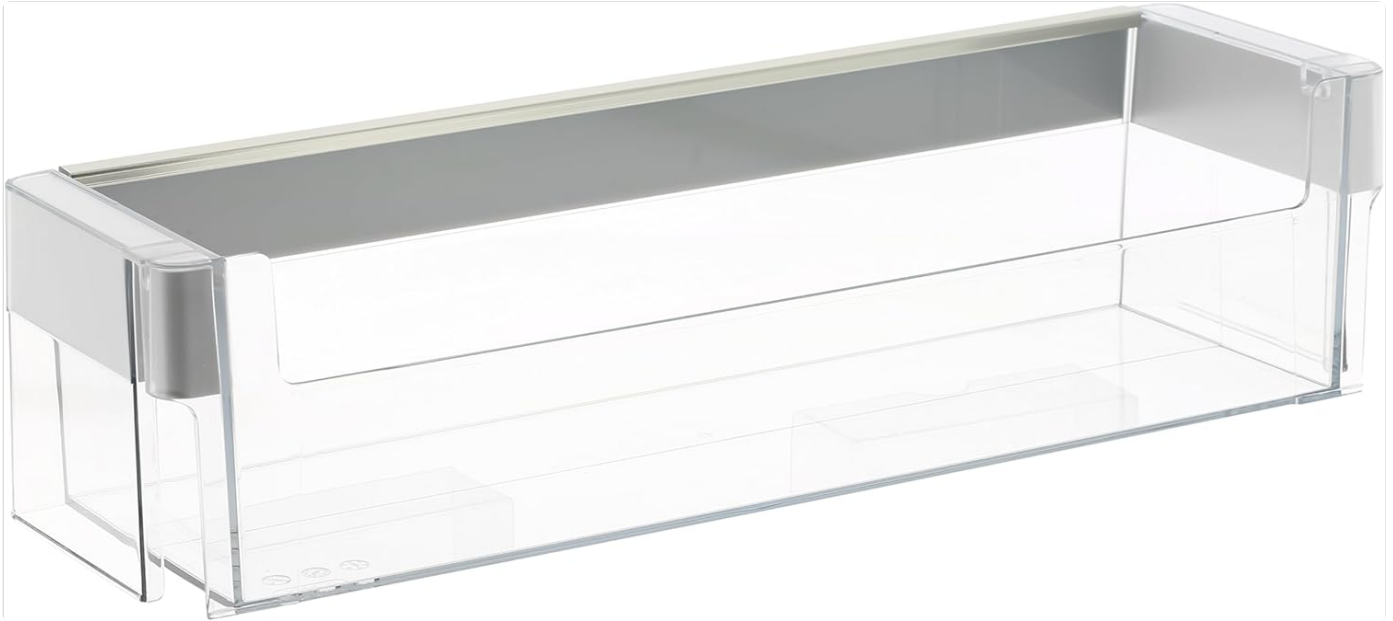

1. PRODUCT OVERVIEW

This manual provides instructions for the Masterpart Fridge Door Milk Bottle Holder Shelf, a genuine replacement part designed to fit various Siemens refrigerator models. This clear plastic shelf is intended for the lower door section, providing organized storage for milk bottles and other items.

Figure 1: Front view of the Masterpart Fridge Door Milk Bottle Holder Shelf, showing its clear construction and the "SIEMENS" branding.

2. SETUP AND INSTALLATION

The Masterpart Fridge Door Milk Bottle Holder Shelf is designed for easy installation as a direct replacement part. No tools are typically required for installation.

Installation Steps:

1. **Preparation:** Ensure your refrigerator is unplugged or the power to the appliance is turned off before attempting installation. Clear any items from the existing shelf (if applicable) and remove it.
2. **Identify Placement:** Locate the designated slots or runners on the inside of your Siemens refrigerator door where the lower door tray is typically installed.
3. **Insert the Shelf:** Carefully align the new Masterpart shelf with the slots. Gently slide the shelf into place until it clicks securely into position. Ensure both ends of the shelf are fully seated and stable.
4. **Verify Stability:** Lightly push down on the shelf to confirm it is firmly installed and does not wobble.
5. **Restore Power:** Once the shelf is securely in place, restore power to your refrigerator.

3. OPERATION AND USAGE

The Masterpart Fridge Door Milk Bottle Holder Shelf functions as a dedicated storage compartment within your Siemens refrigerator door. It is designed to hold standard milk bottles, juice cartons, and other similar-sized containers, optimizing