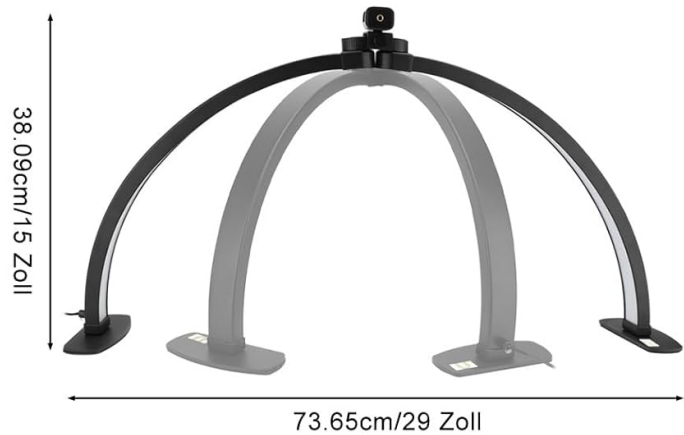

Produktdetails